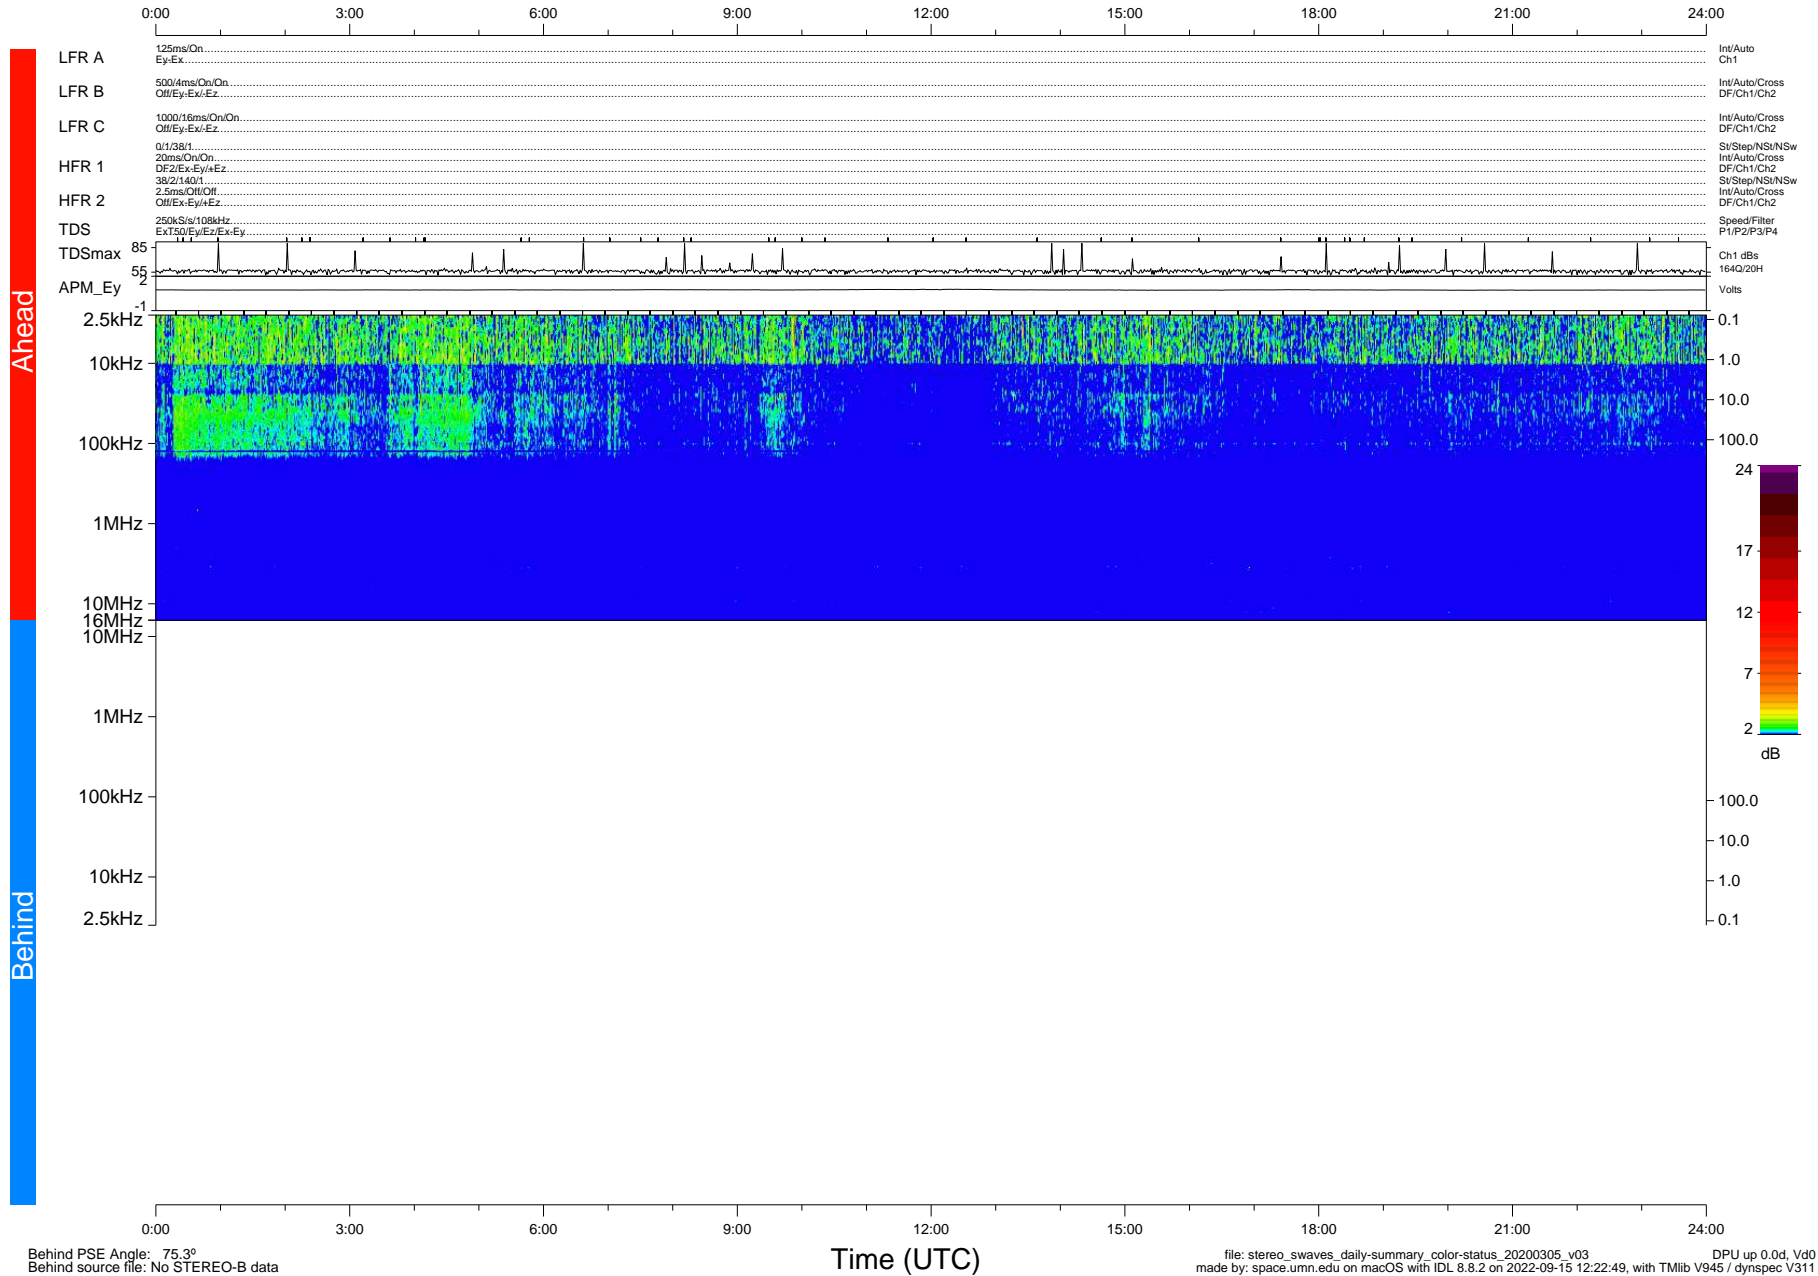

STEREO/WAVES Daily Summary - 05-Mar-2020 (DOY 065)

Ahead source file: swaves_ahead_2020_065_1_05.fin (Recovery: 100.0% HK, 78% Pkts)
 Ahead PSE Angle: -76.9°

DPU up 1702.9d, V412d32

Behind PSE Angle: 75.3°
 Behind source file: No STEREO-B data

file: stereo_swaves_daily-summary_color-status_20200305_v03
 made by: space.umn.edu on macOS with IDL 8.8.2 on 2022-09-15 12:22:49, with Tlib V945 / dynspec V311
 DPU up 0.0d, Vd0