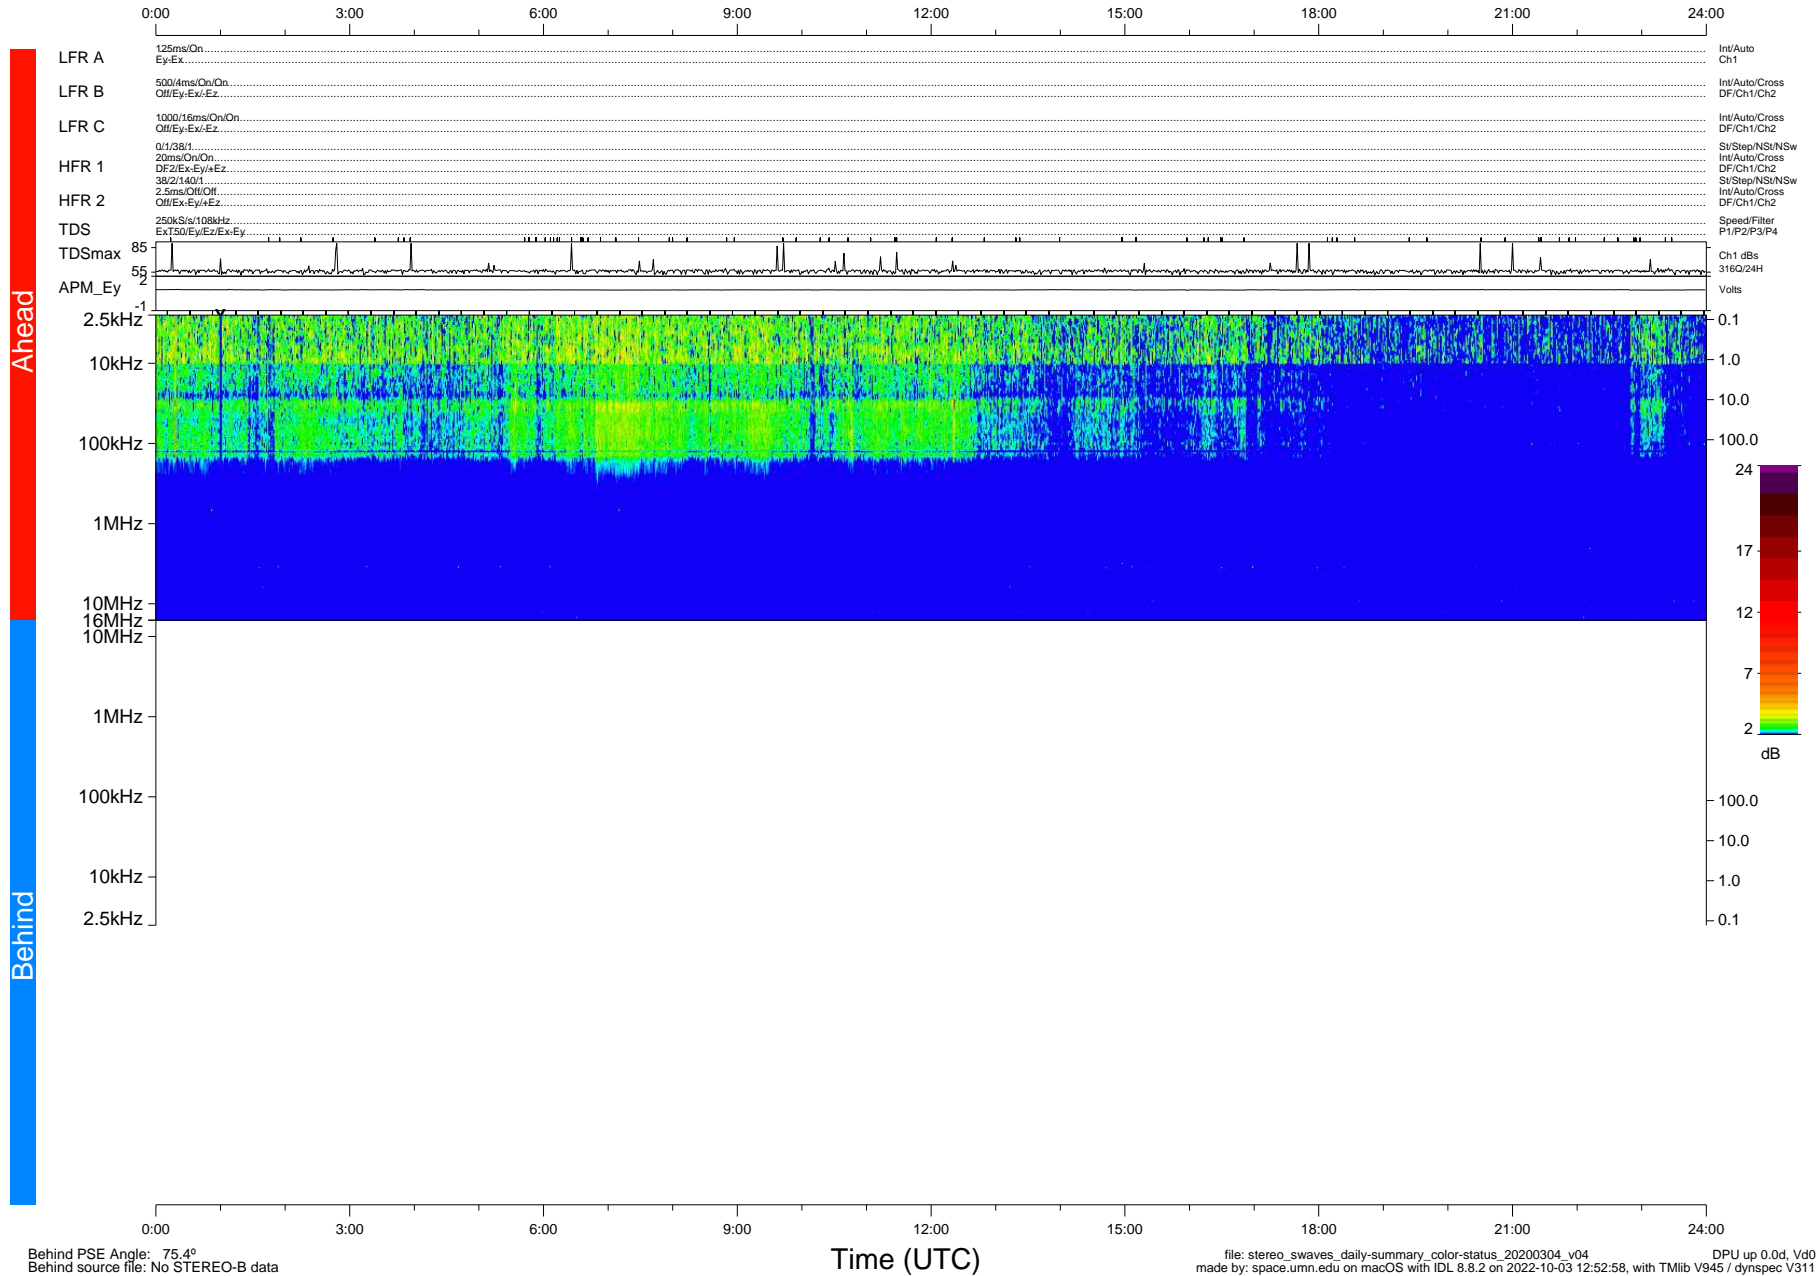

STEREO/WAVES Daily Summary - 04-Mar-2020 (DOY 064)

Ahead source file: swaves_ahead_2020_064_1_05.fin (Recovery: 100.0% HK, 101% Pkts)
 Ahead PSE Angle: -76.9°

DPU up 1701.9d, V412d32

Behind PSE Angle: 75.4°
 Behind source file: No STEREO-B data

file: stereo_swaves_daily-summary_color-status_20200304_v04
 made by: space.umn.edu on macOS with IDL 8.8.2 on 2022-10-03 12:52:58, with Tlib V945 / dynspec V311
 DPU up 0.0d, Vd0