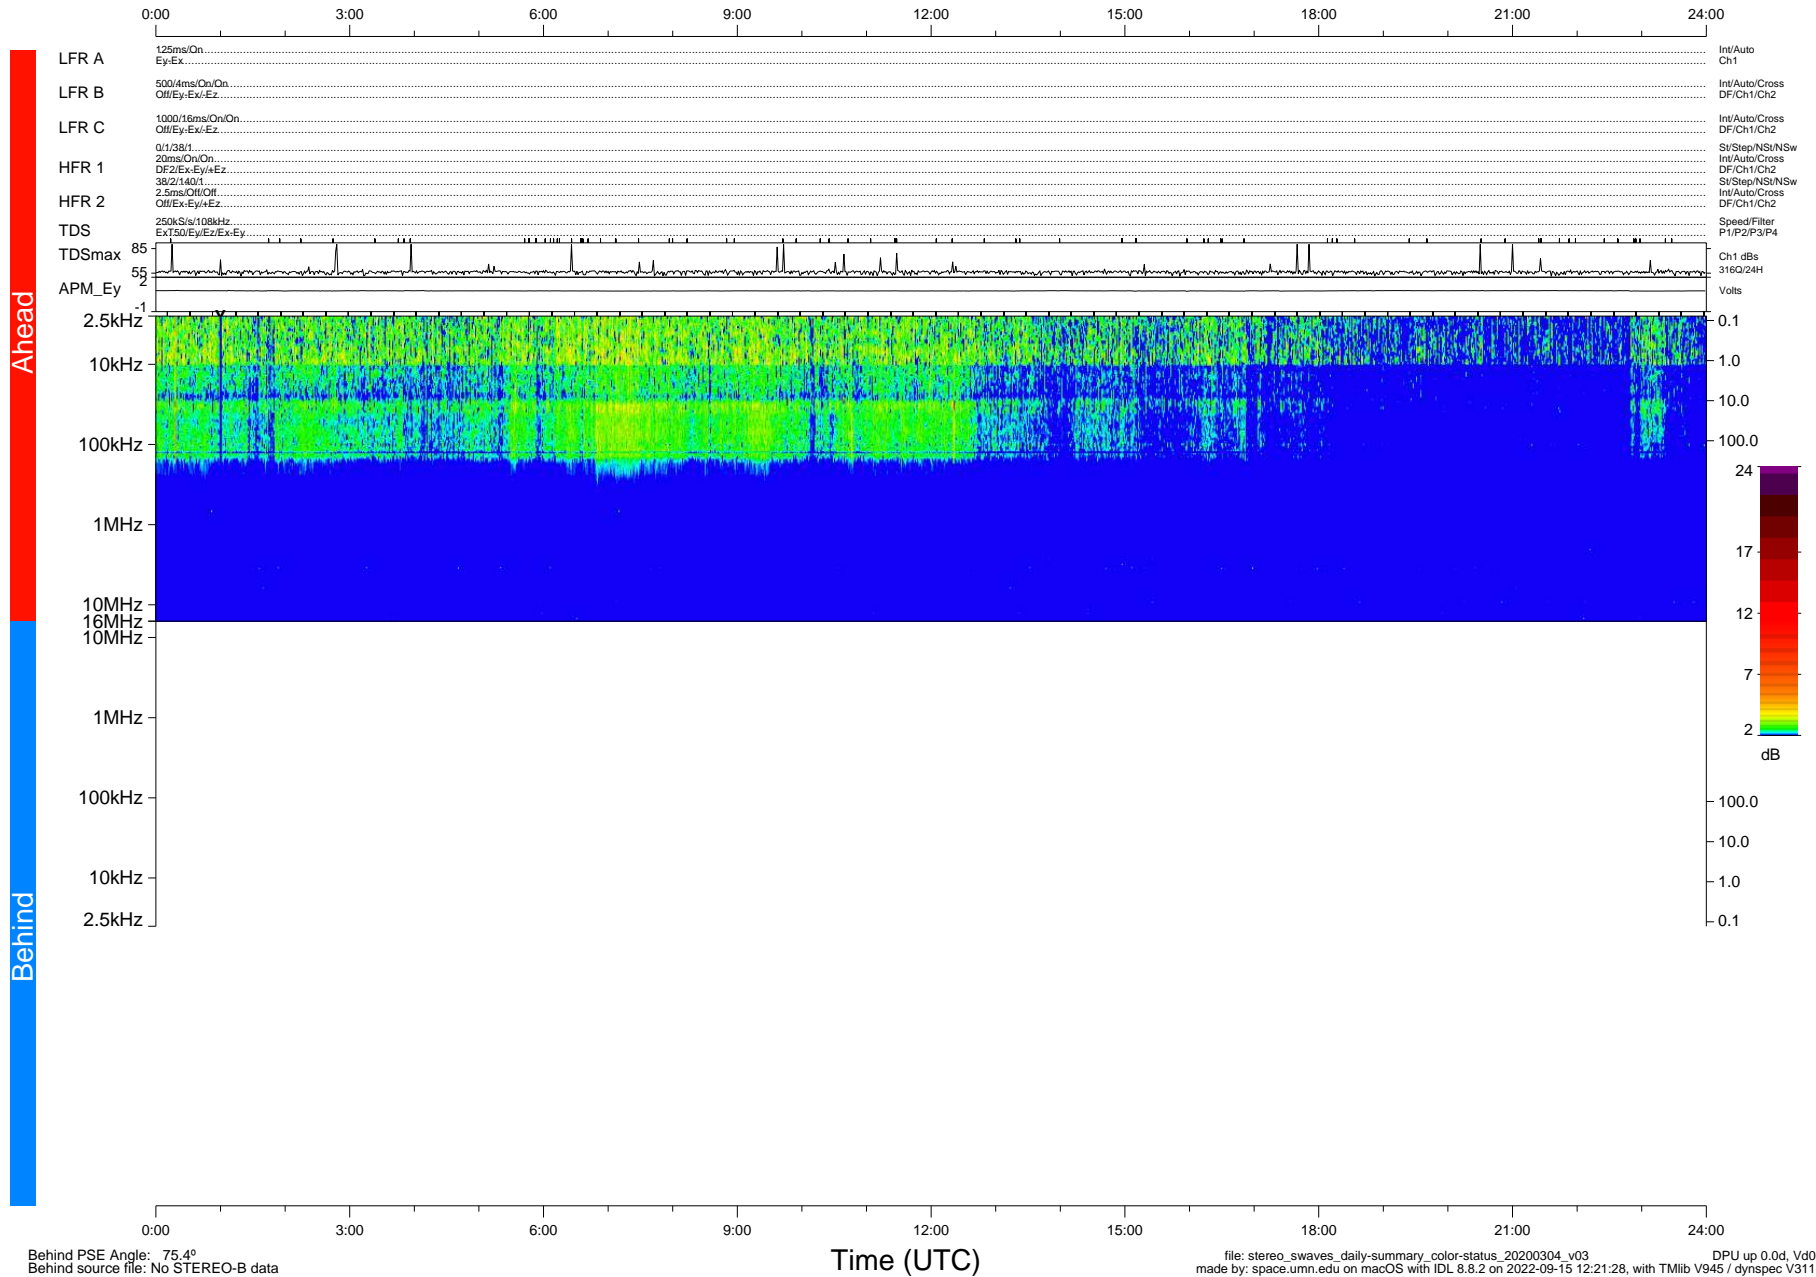

STEREO/WAVES Daily Summary - 04-Mar-2020 (DOY 064)

Ahead source file: swaves_ahead_2020_064_1_05.fin (Recovery: 100.0% HK, 101% Pkts)
 Ahead PSE Angle: -76.9°

DPU up 1701.9d, V412d32

Behind PSE Angle: 75.4°
 Behind source file: No STEREO-B data

file: stereo_swaves_daily-summary_color-status_20200304_v03
 made by: space.umn.edu on macOS with IDL 8.8.2 on 2022-09-15 12:21:28, with Tlib V945 / dynspec V311
 DPU up 0.0d, V40