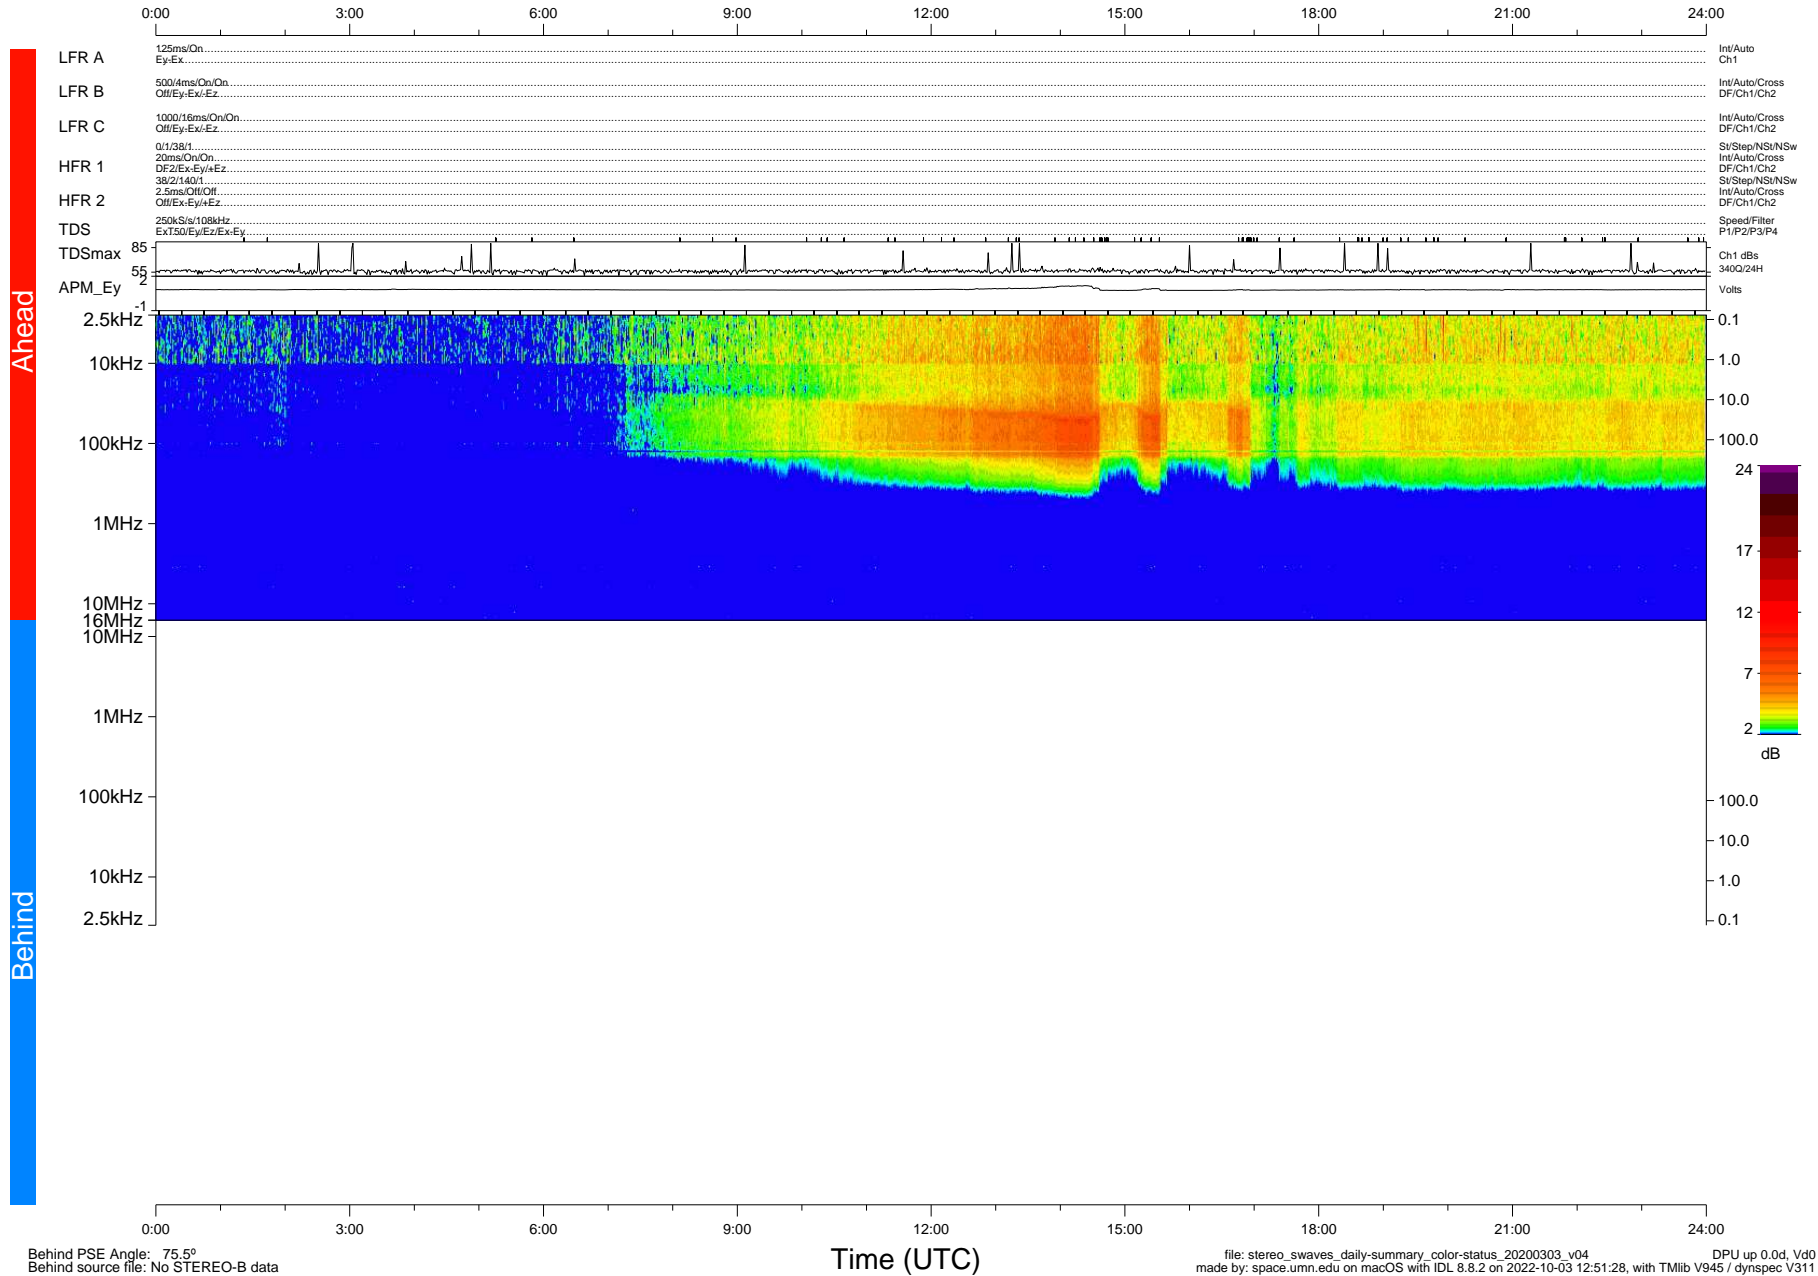

STEREO/WAVES Daily Summary - 03-Mar-2020 (DOY 063)

Ahead source file: swaves_ahead_2020_063_1_05.fin (Recovery: 100.0% HK, 105% Pkts)
 Ahead PSE Angle: -77.0°

DPU up 1700.9d, V412d32

Behind PSE Angle: 75.5°
 Behind source file: No STEREO-B data

file: stereo_swaves_daily-summary_color-status_20200303_v04
 made by: space.umn.edu on macOS with IDL 8.8.2 on 2022-10-03 12:51:28, with Tlib V945 / dynspec V311
 DPU up 0.0d, Vd0