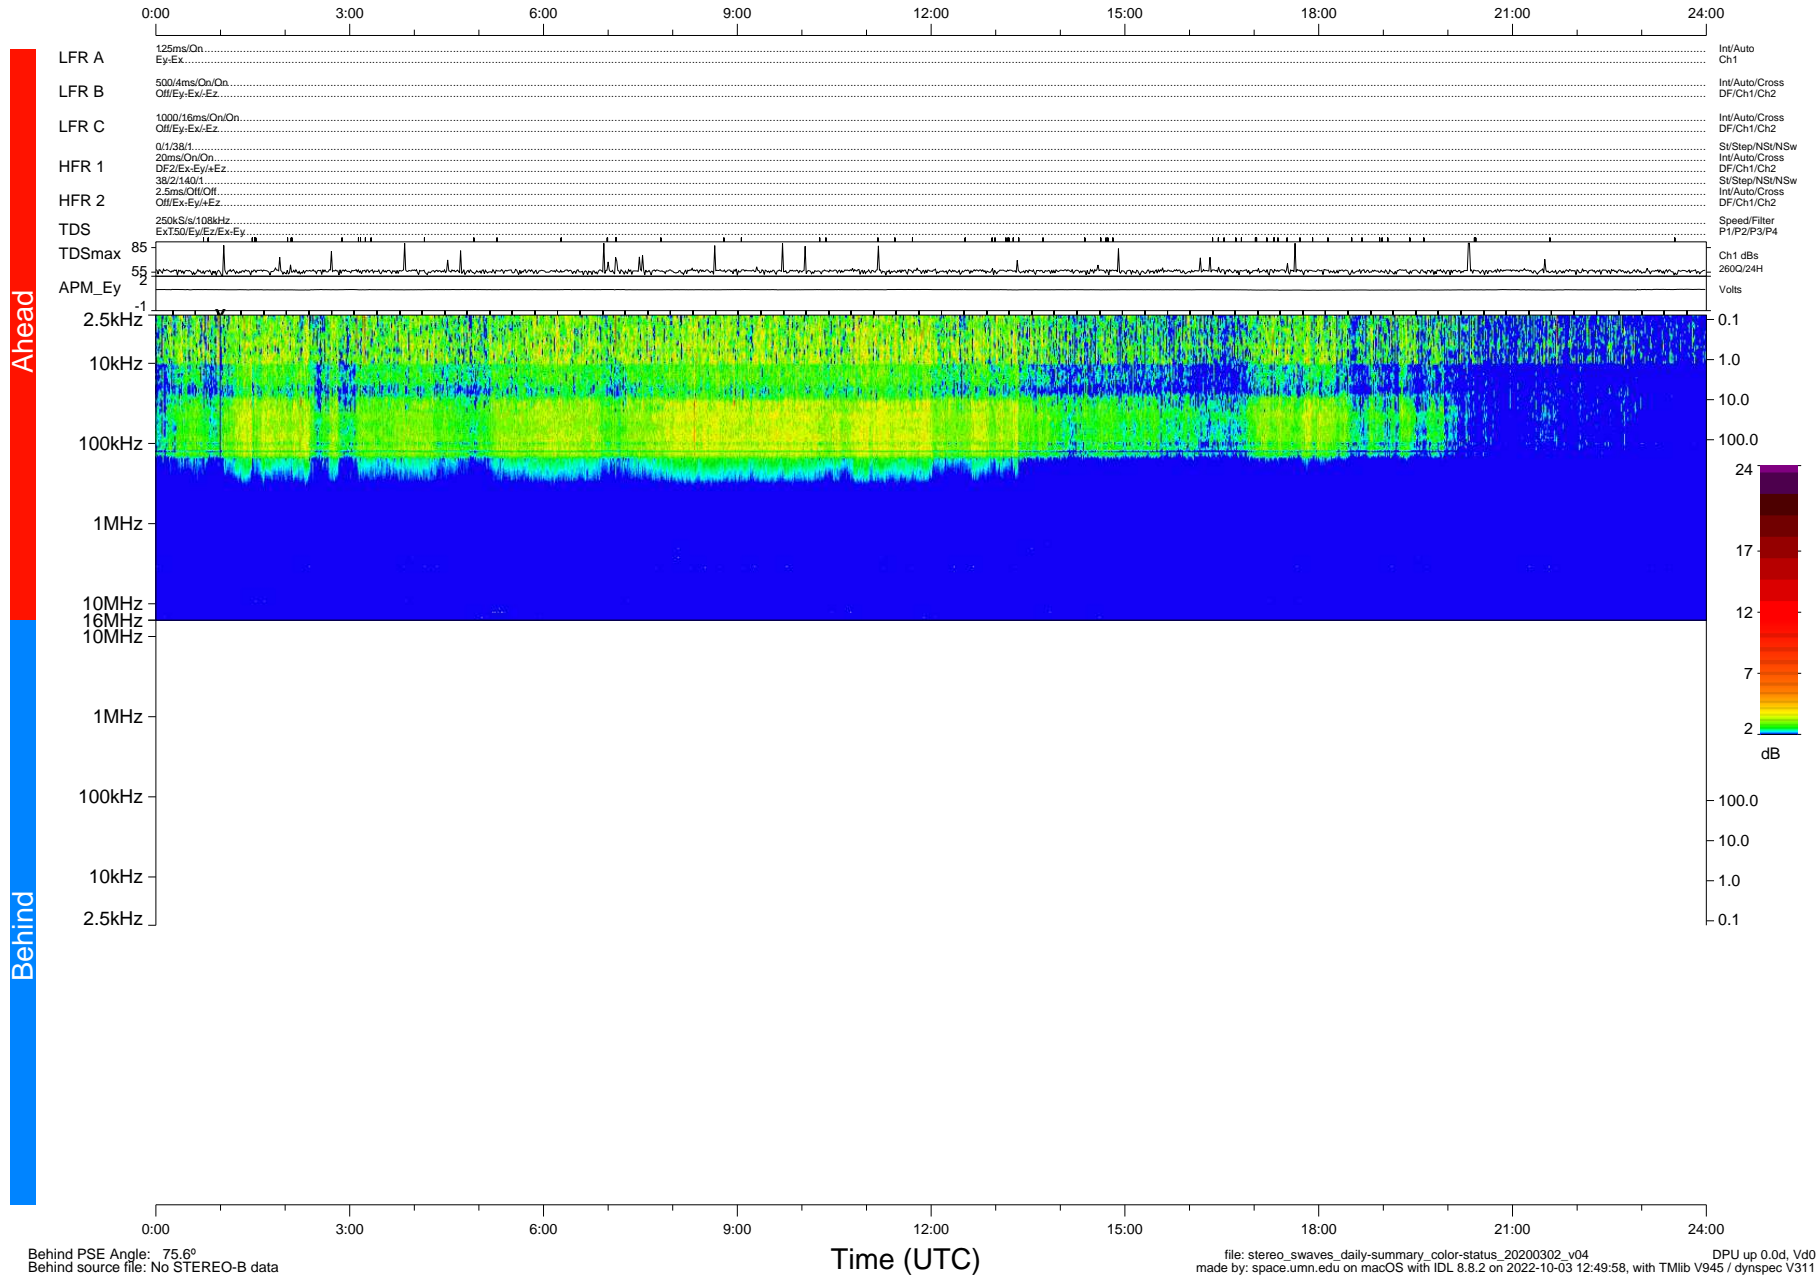

STEREO/WAVES Daily Summary - 02-Mar-2020 (DOY 062)

Ahead source file: swaves_ahead_2020_062_1_05.fin (Recovery: 100.0% HK, 93% PKts)
Ahead PSE Angle: -77.0°

DPU up 1699.9d, V412d32

Behind PSE Angle: 75.6°
Behind source file: No STEREO-B data