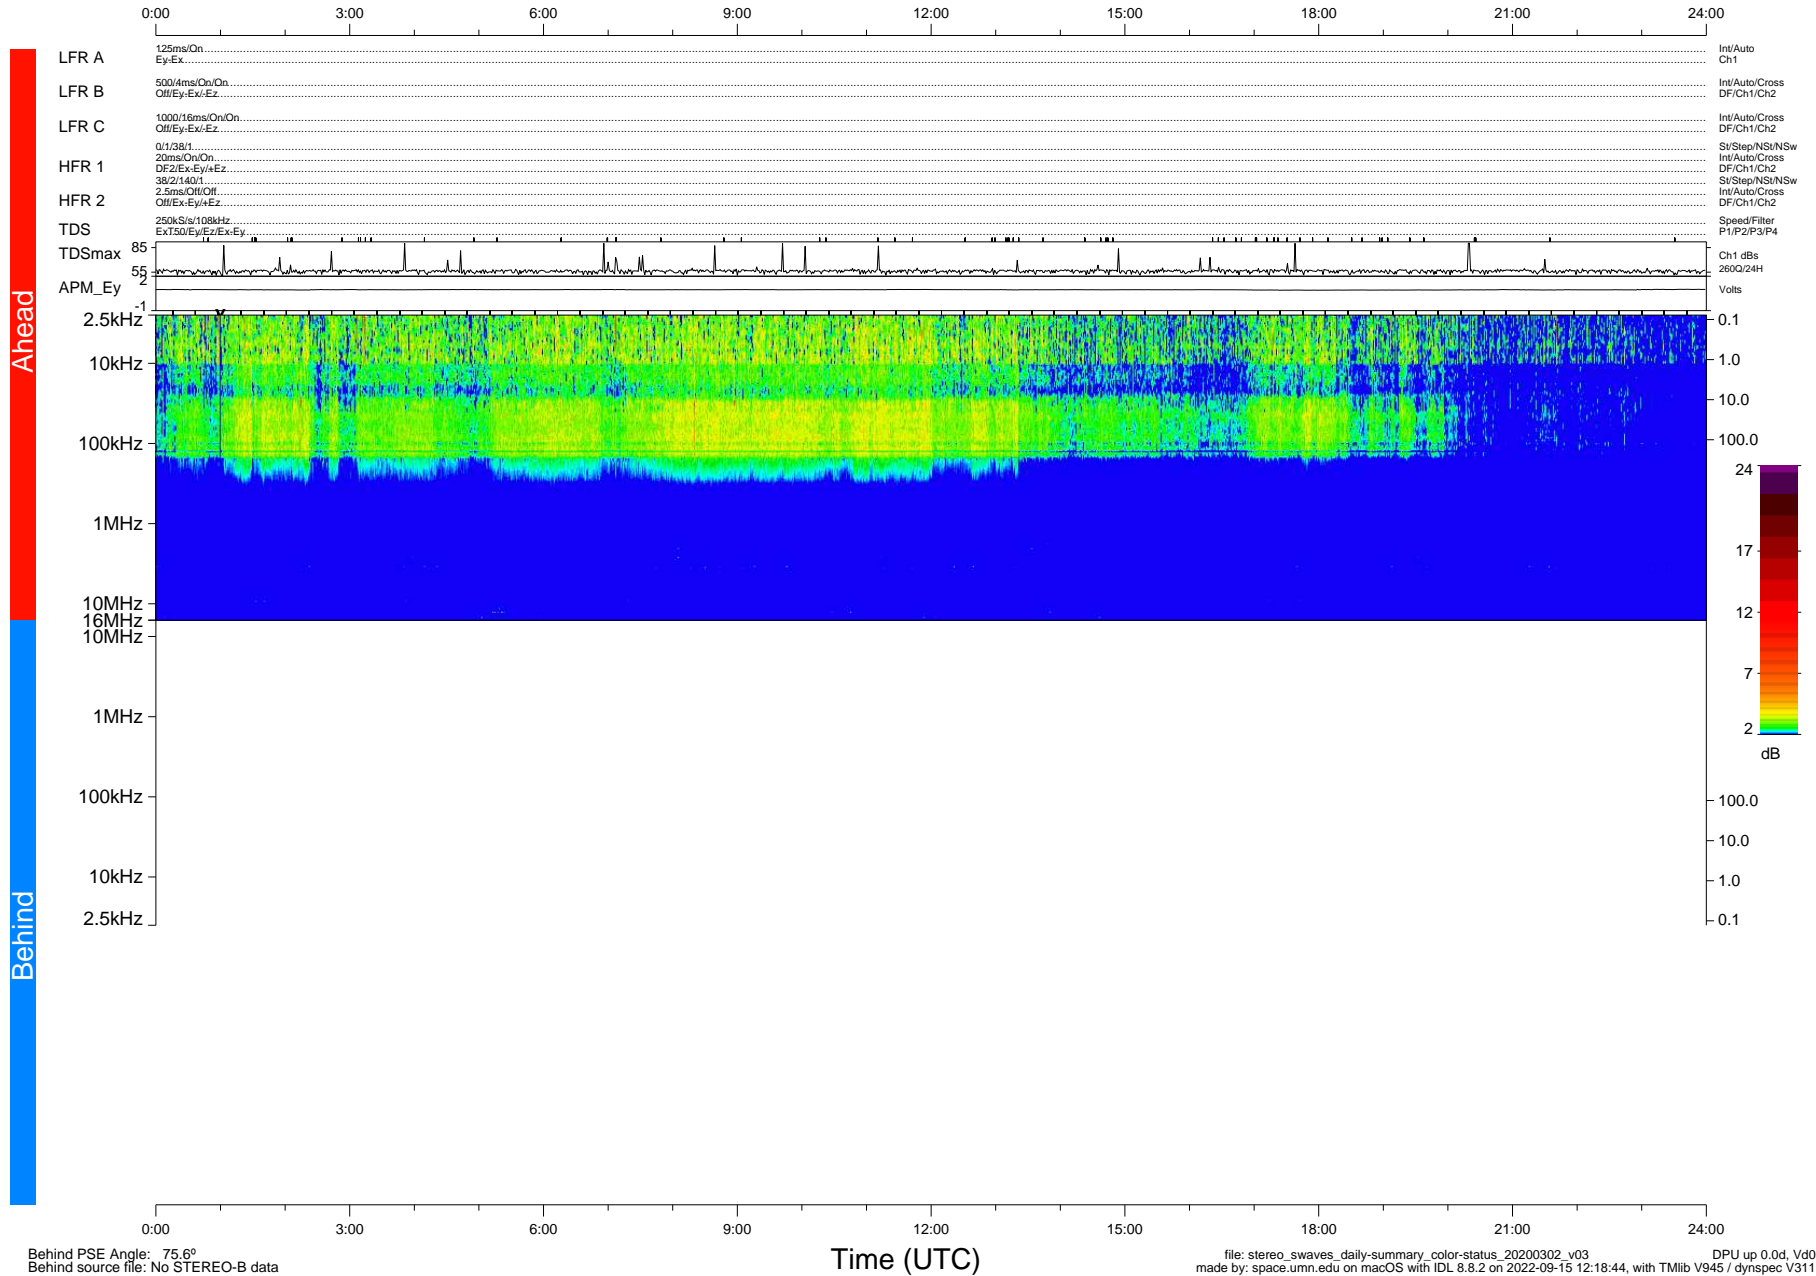

STEREO/WAVES Daily Summary - 02-Mar-2020 (DOY 062)

Ahead source file: swaves_ahead_2020_062_1_05.fin (Recovery: 100.0% HK, 93% PKts)
 Ahead PSE Angle: -77.0°

DPU up 1699.9d, V412d32

Behind PSE Angle: 75.6°
 Behind source file: No STEREO-B data

Time (UTC)

file: stereo_swaves_daily-summary_color-status_20200302_v03 DPU up 0.0d, Vd0
 made by: space.umn.edu on macOS with IDL 8.8.2 on 2022-09-15 12:18:44, with Tlib V945 / dynspec V311