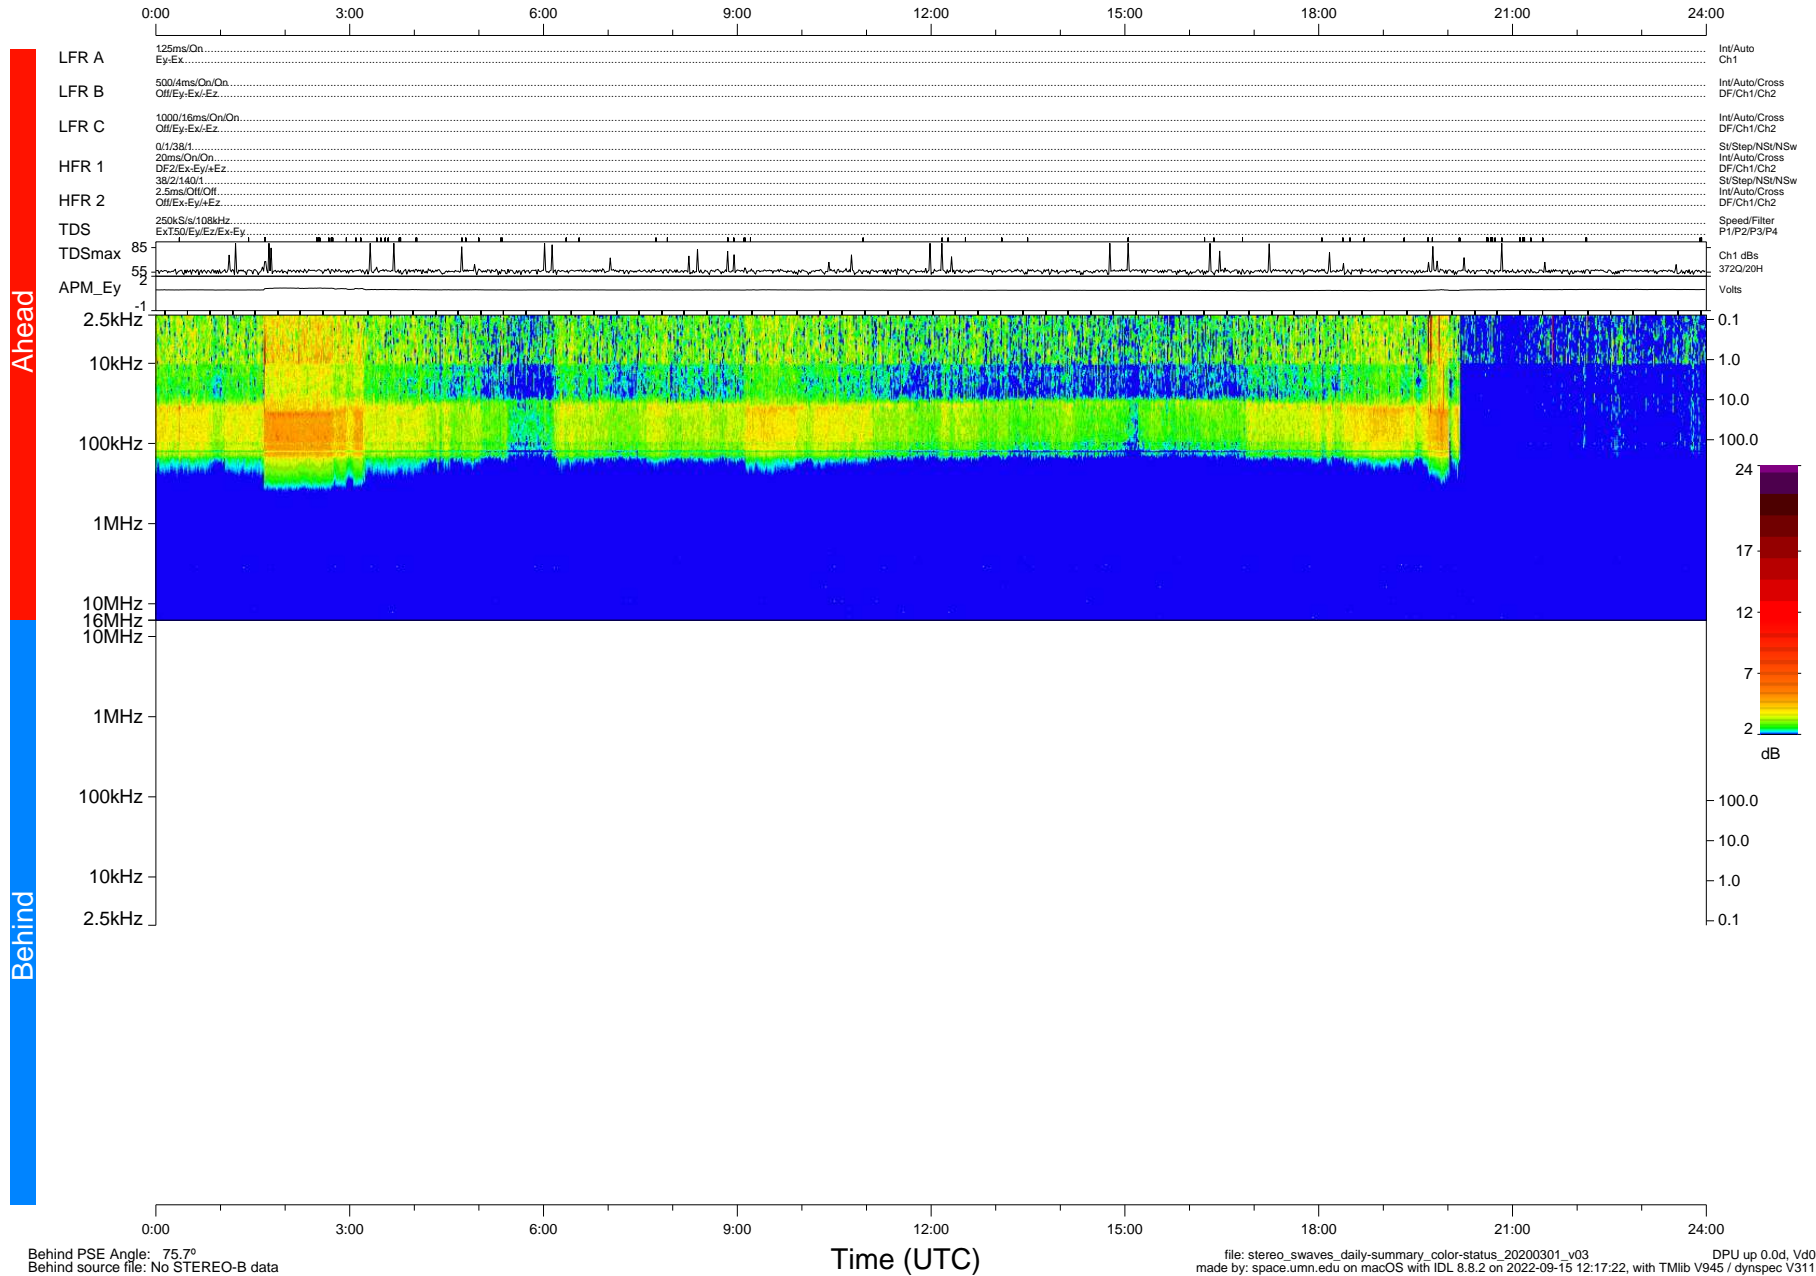

STEREO/WAVES Daily Summary - 01-Mar-2020 (DOY 061)

Ahead source file: swaves_ahead_2020_061_1_05.fin (Recovery: 100.0% HK, 109% Pkts)
 Ahead PSE Angle: -77.0°

DPU up 1698.9d, V412d32

Behind PSE Angle: 75.7°
 Behind source file: No STEREO-B data

file: stereo_swaves_daily-summary_color-status_20200301_v03
 made by: space.umn.edu on macOS with IDL 8.8.2 on 2022-09-15 12:17:22, with Tlib V945 / dynspec V311
 DPU up 0.0d, Vd0