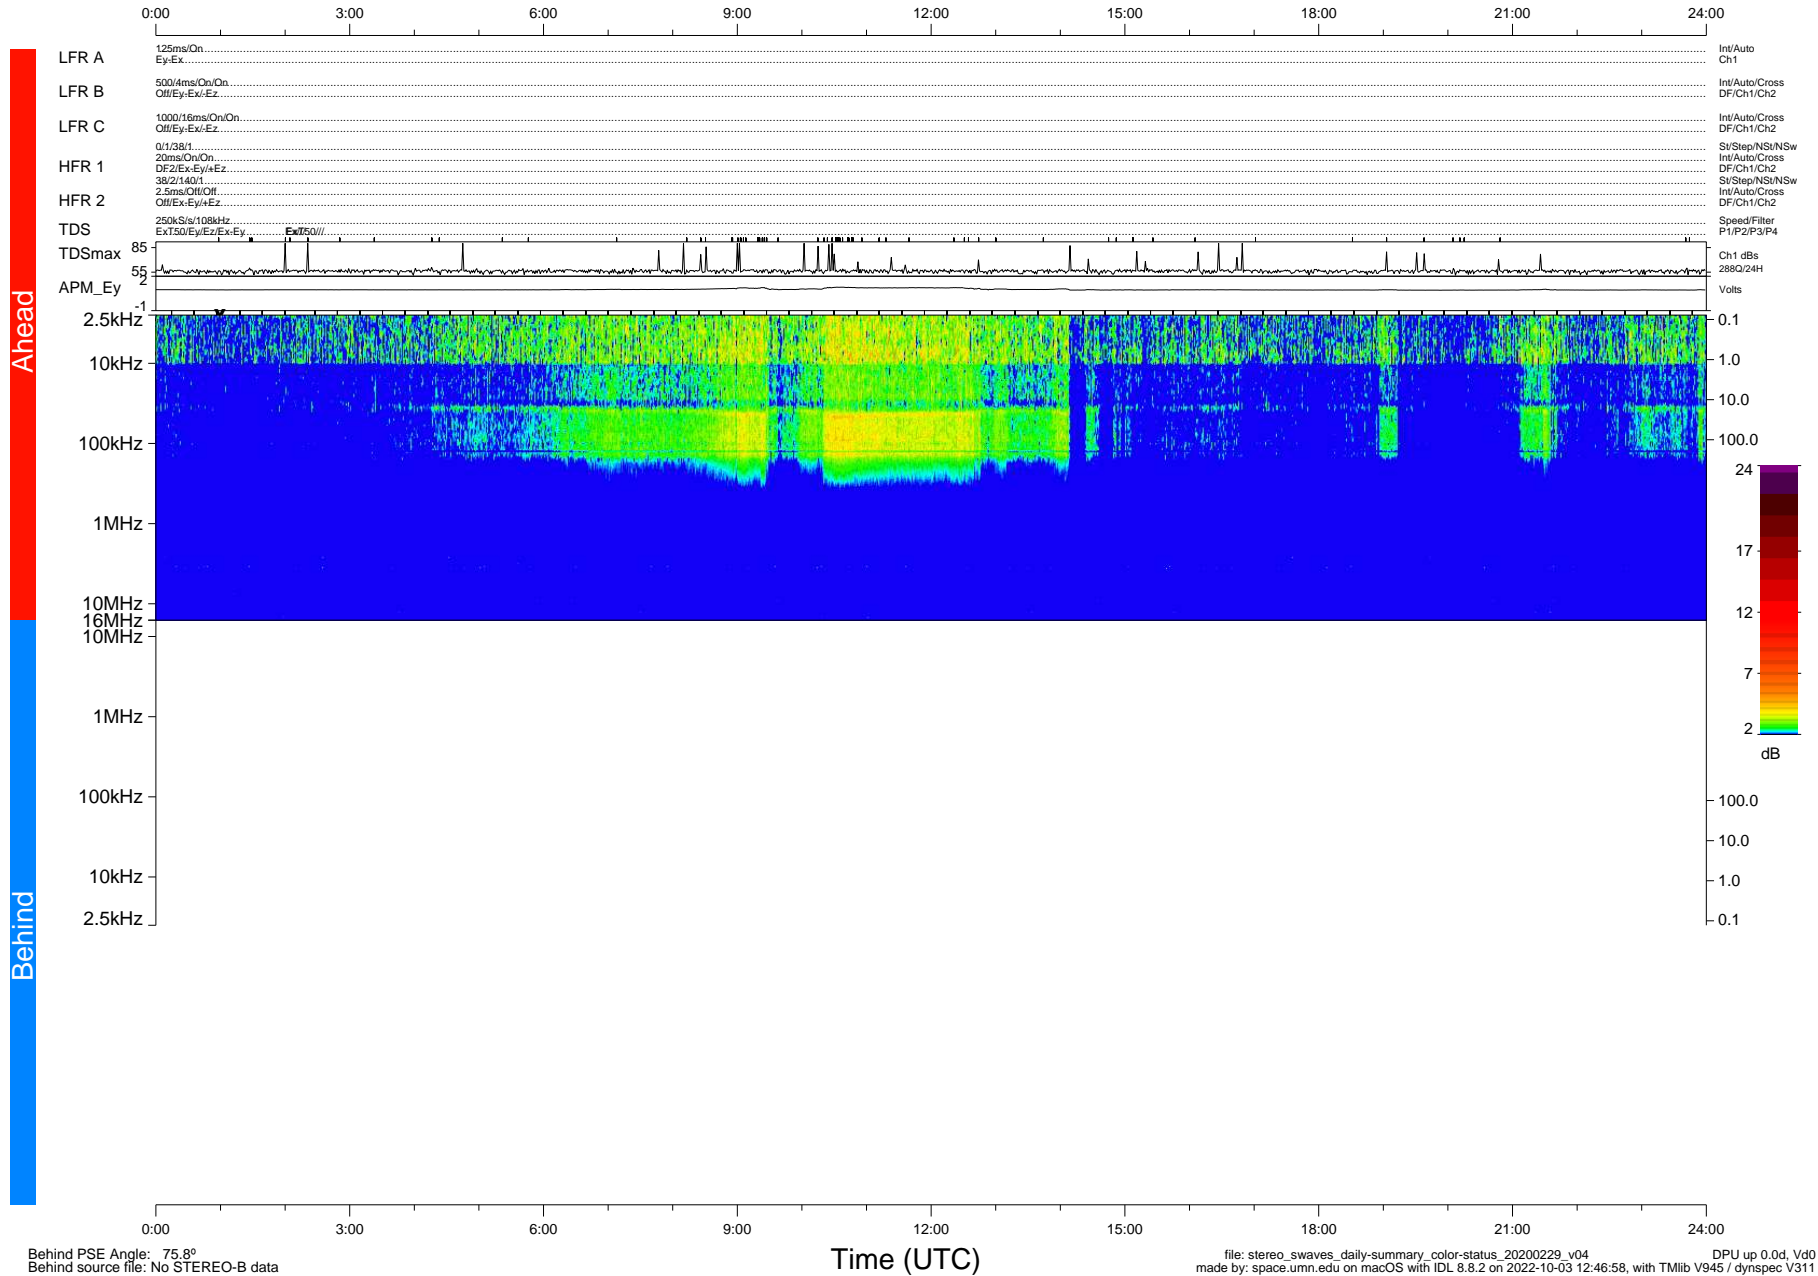

STEREO/WAVES Daily Summary - 29-Feb-2020 (DOY 060)

Ahead source file: swaves_ahead_2020_060_1_05.fin (Recovery: 100.0% HK, 96% Pkts)
 Ahead PSE Angle: -77.1°

DPU up 1697.9d, V412d32

Behind PSE Angle: 75.8°
 Behind source file: No STEREO-B data

file: stereo_swaves_daily-summary_color-status_20200229_v04
 made by: space.umn.edu on macOS with IDL 8.8.2 on 2022-10-03 12:46:58, with Tlib V945 / dynspec V311
 DPU up 0.0d, Vd0