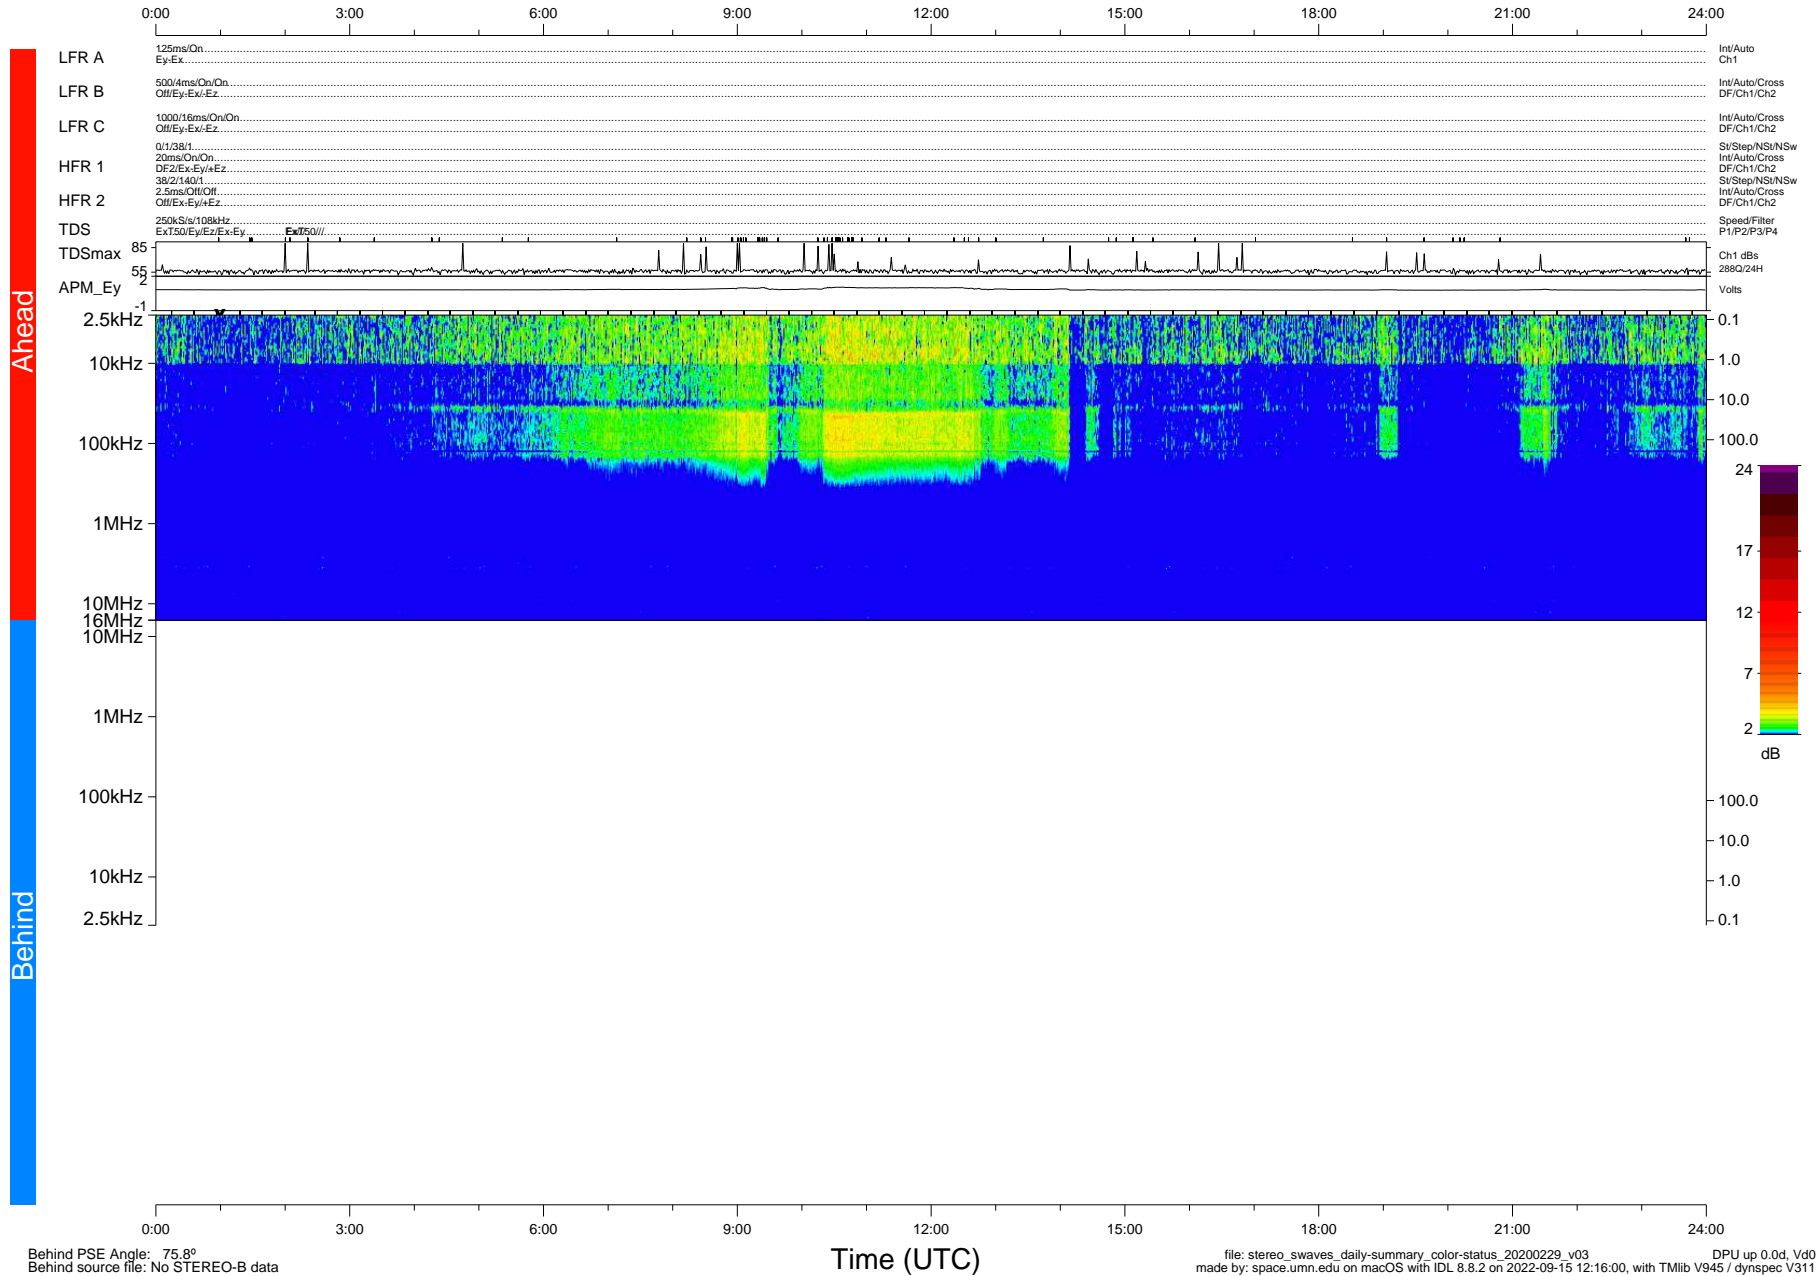

STEREO/WAVES Daily Summary - 29-Feb-2020 (DOY 060)

Ahead source file: swaves_ahead_2020_060_1_05.fin (Recovery: 100.0% HK, 96% Pkts)
 Ahead PSE Angle: -77.1°

DPU up 1697.9d, V412d32

Behind PSE Angle: 75.8°
 Behind source file: No STEREO-B data

file: stereo_swaves_daily-summary_color-status_20200229_v03
 made by: space.umn.edu on macOS with IDL 8.8.2 on 2022-09-15 12:16:00, with Tlib V945 / dynspec V311
 DPU up 0.0d, Vd0