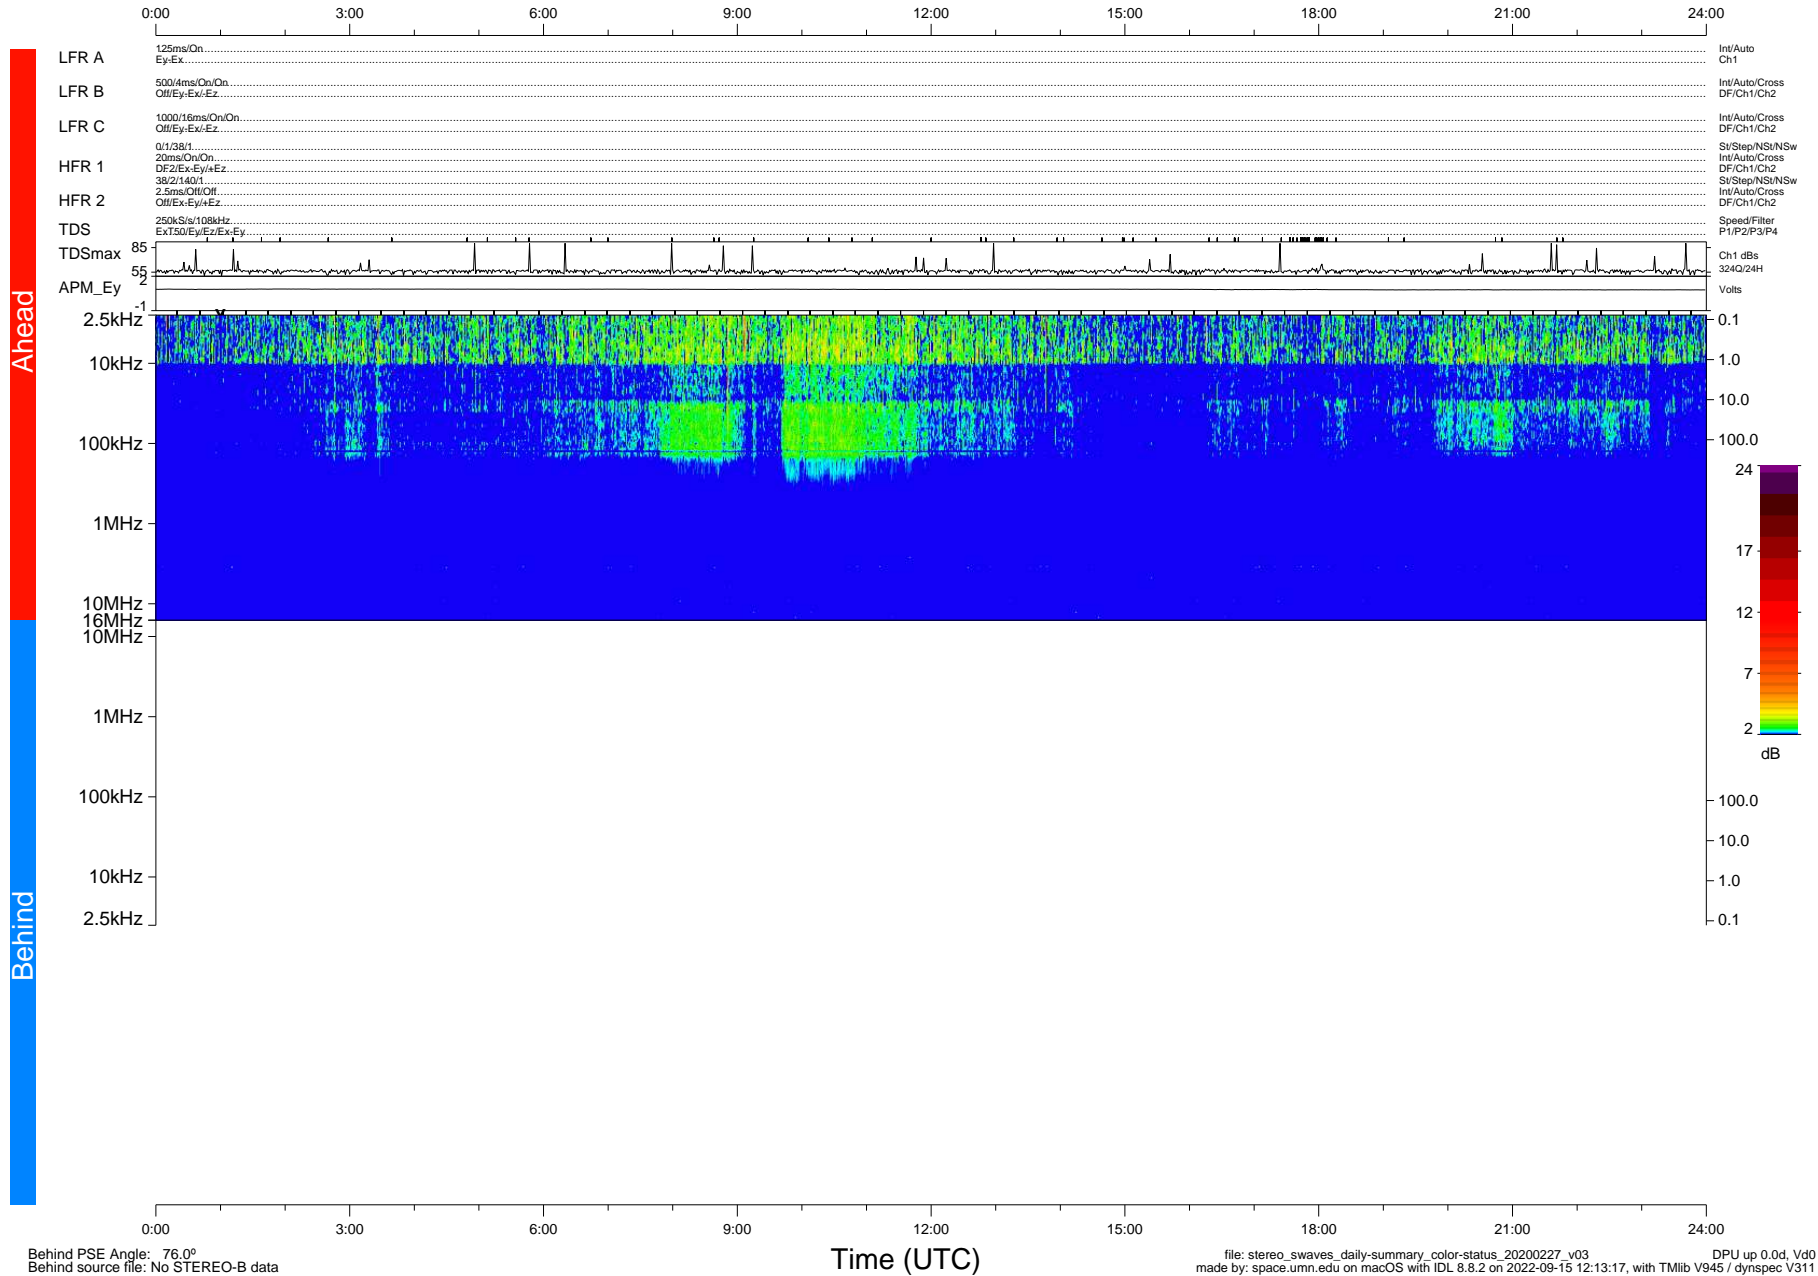

STEREO/WAVES Daily Summary - 27-Feb-2020 (DOY 058)

Ahead source file: swaves_ahead_2020_058_1_05.fin (Recovery: 100.0% HK, 102% Pkts)
 Ahead PSE Angle: -77.2°

DPU up 1695.9d, V412d32

Behind PSE Angle: 76.0°
 Behind source file: No STEREO-B data

file: stereo_swaves_daily-summary_color-status_20200227_v03
 made by: space.umn.edu on macOS with IDL 8.8.2 on 2022-09-15 12:13:17, with TLib V945 / dynspec V311
 DPU up 0.0d, V40