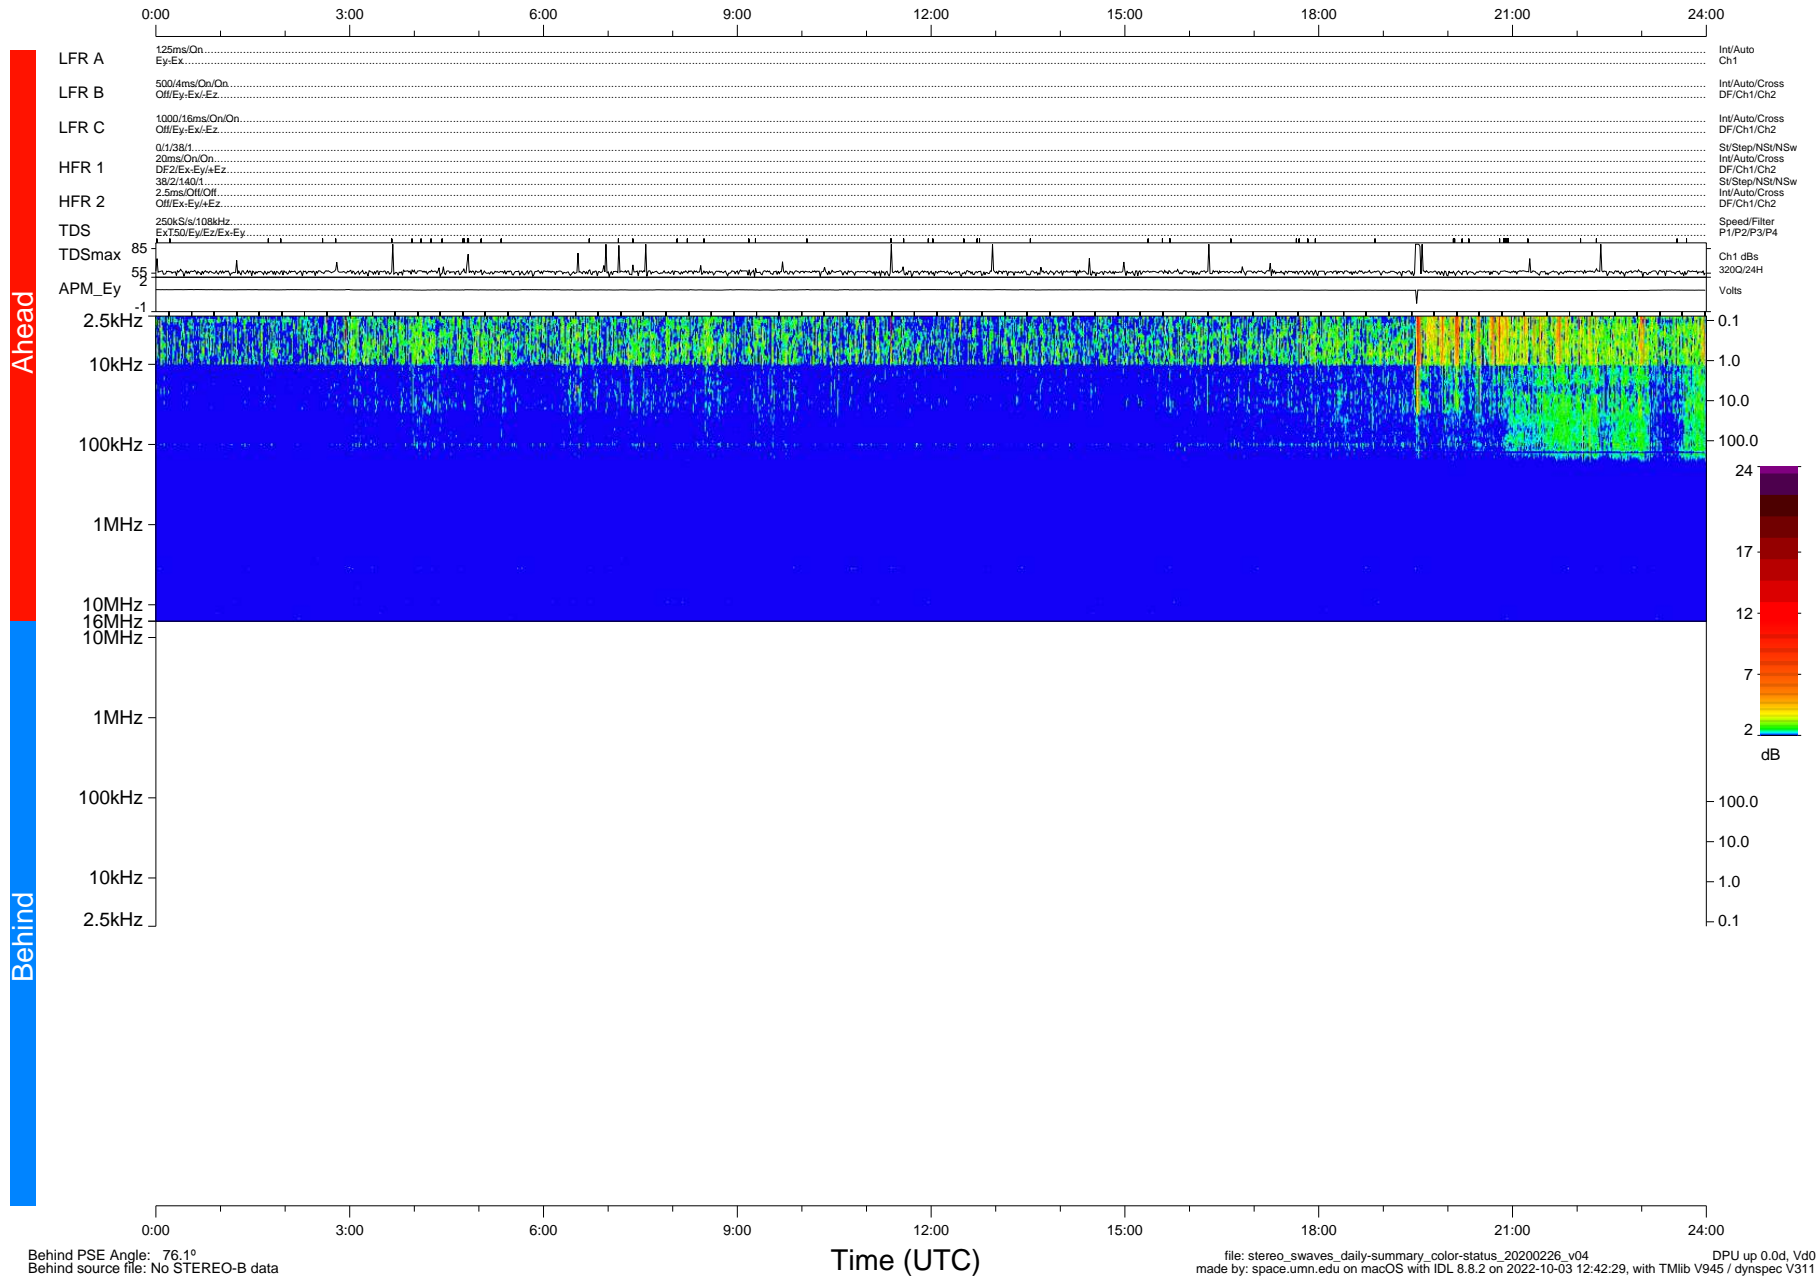

# STEREO/WAVES Daily Summary - 26-Feb-2020 (DOY 057)

Ahead source file: swaves\_ahead\_2020\_057\_1\_05.fin (Recovery: 100.0% HK, 102% Pkts)  
 Ahead PSE Angle: -77.2°

DPU up 1694.9d, V412d32

Behind PSE Angle: 76.1°  
 Behind source file: No STEREO-B data

Time (UTC)

file: stereo\_swaves\_daily-summary\_color-status\_20200226\_v04 DPU up 0.0d, Vd0  
 made by: space.umn.edu on macOS with IDL 8.8.2 on 2022-10-03 12:42:29, with Tlib V945 / dynspec V311