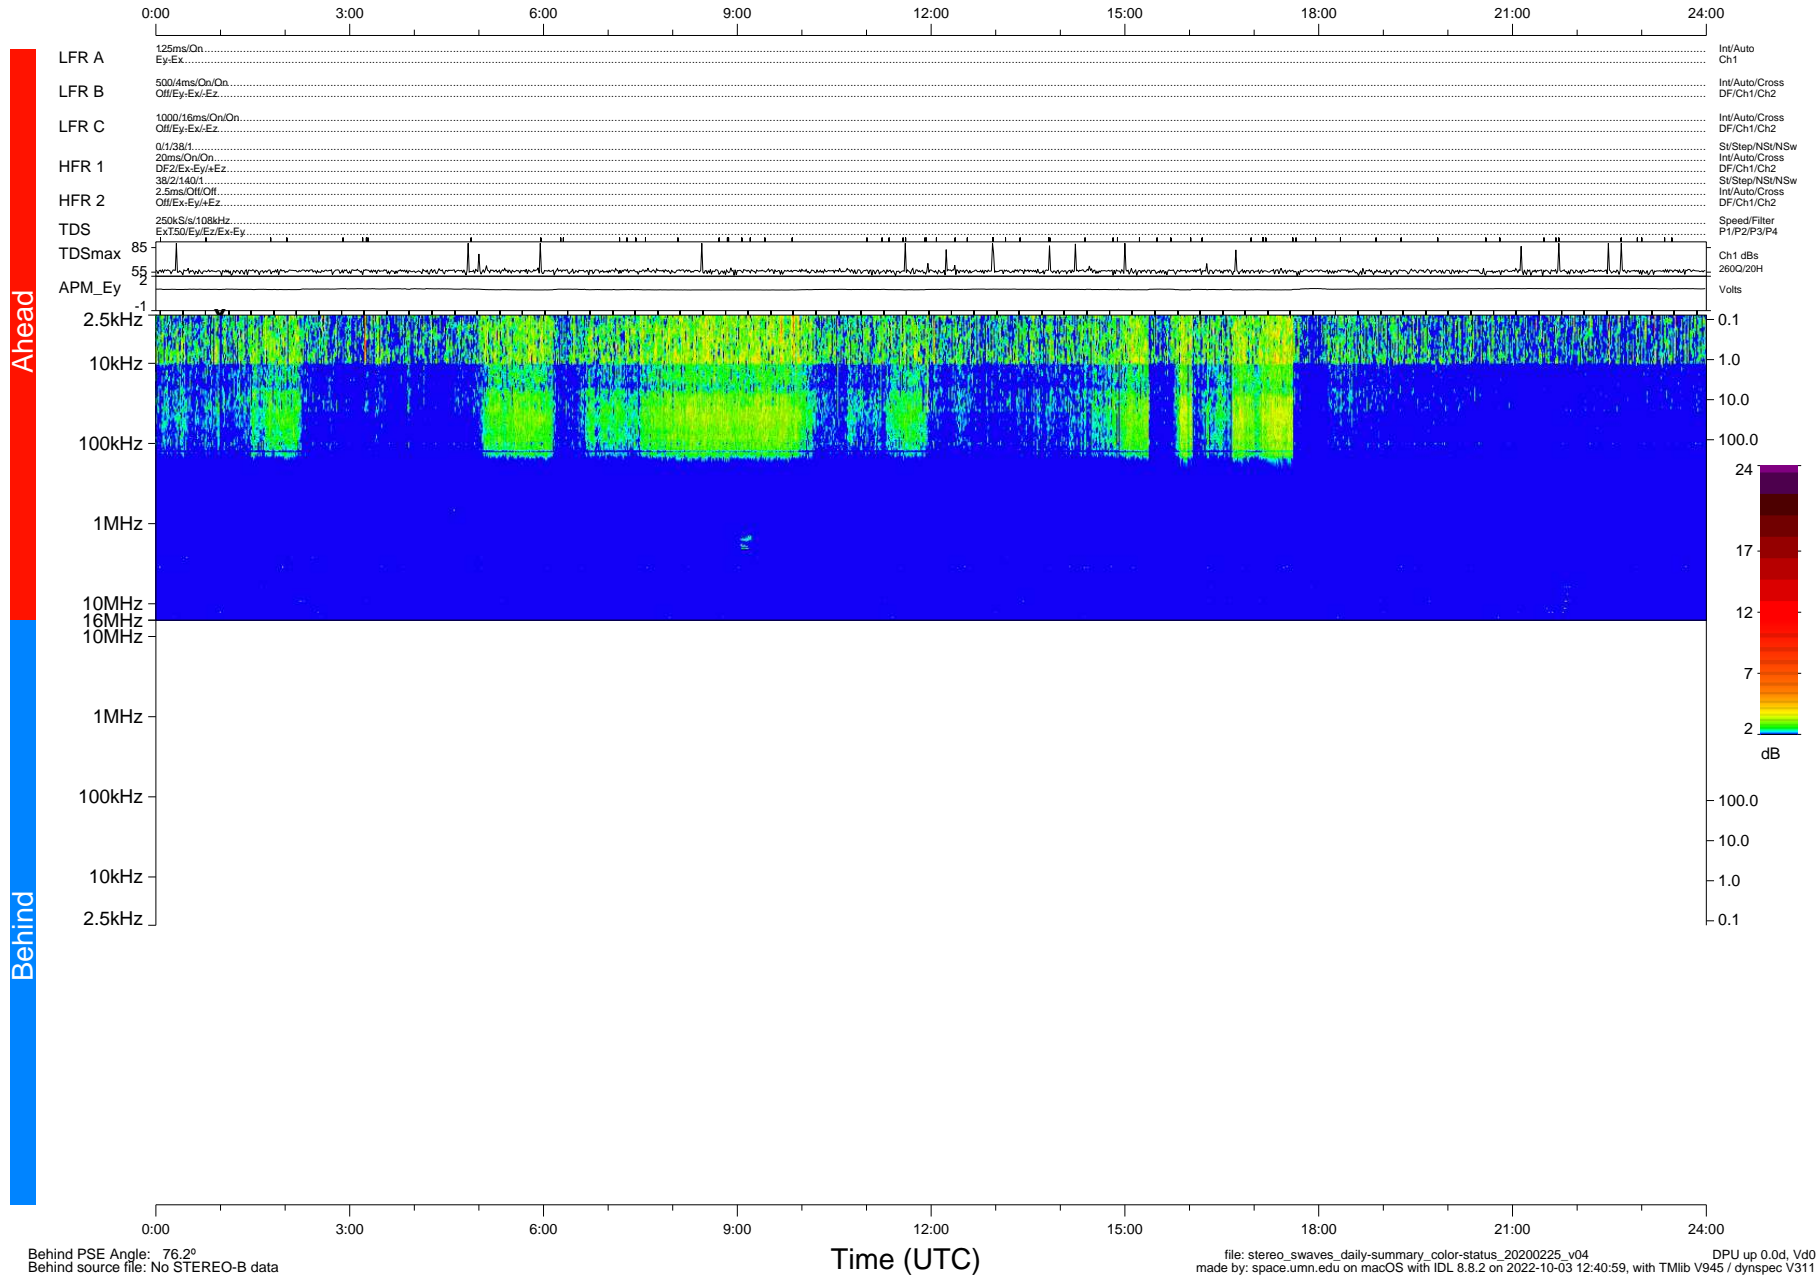

STEREO/WAVES Daily Summary - 25-Feb-2020 (DOY 056)

Ahead source file: swaves_ahead_2020_056_1_05.fin (Recovery: 100.0% HK, 92% Pkts)
Ahead PSE Angle: -77.2°

DPU up 1693.9d, V412d32

Behind PSE Angle: 76.2°
Behind source file: No STEREO-B data