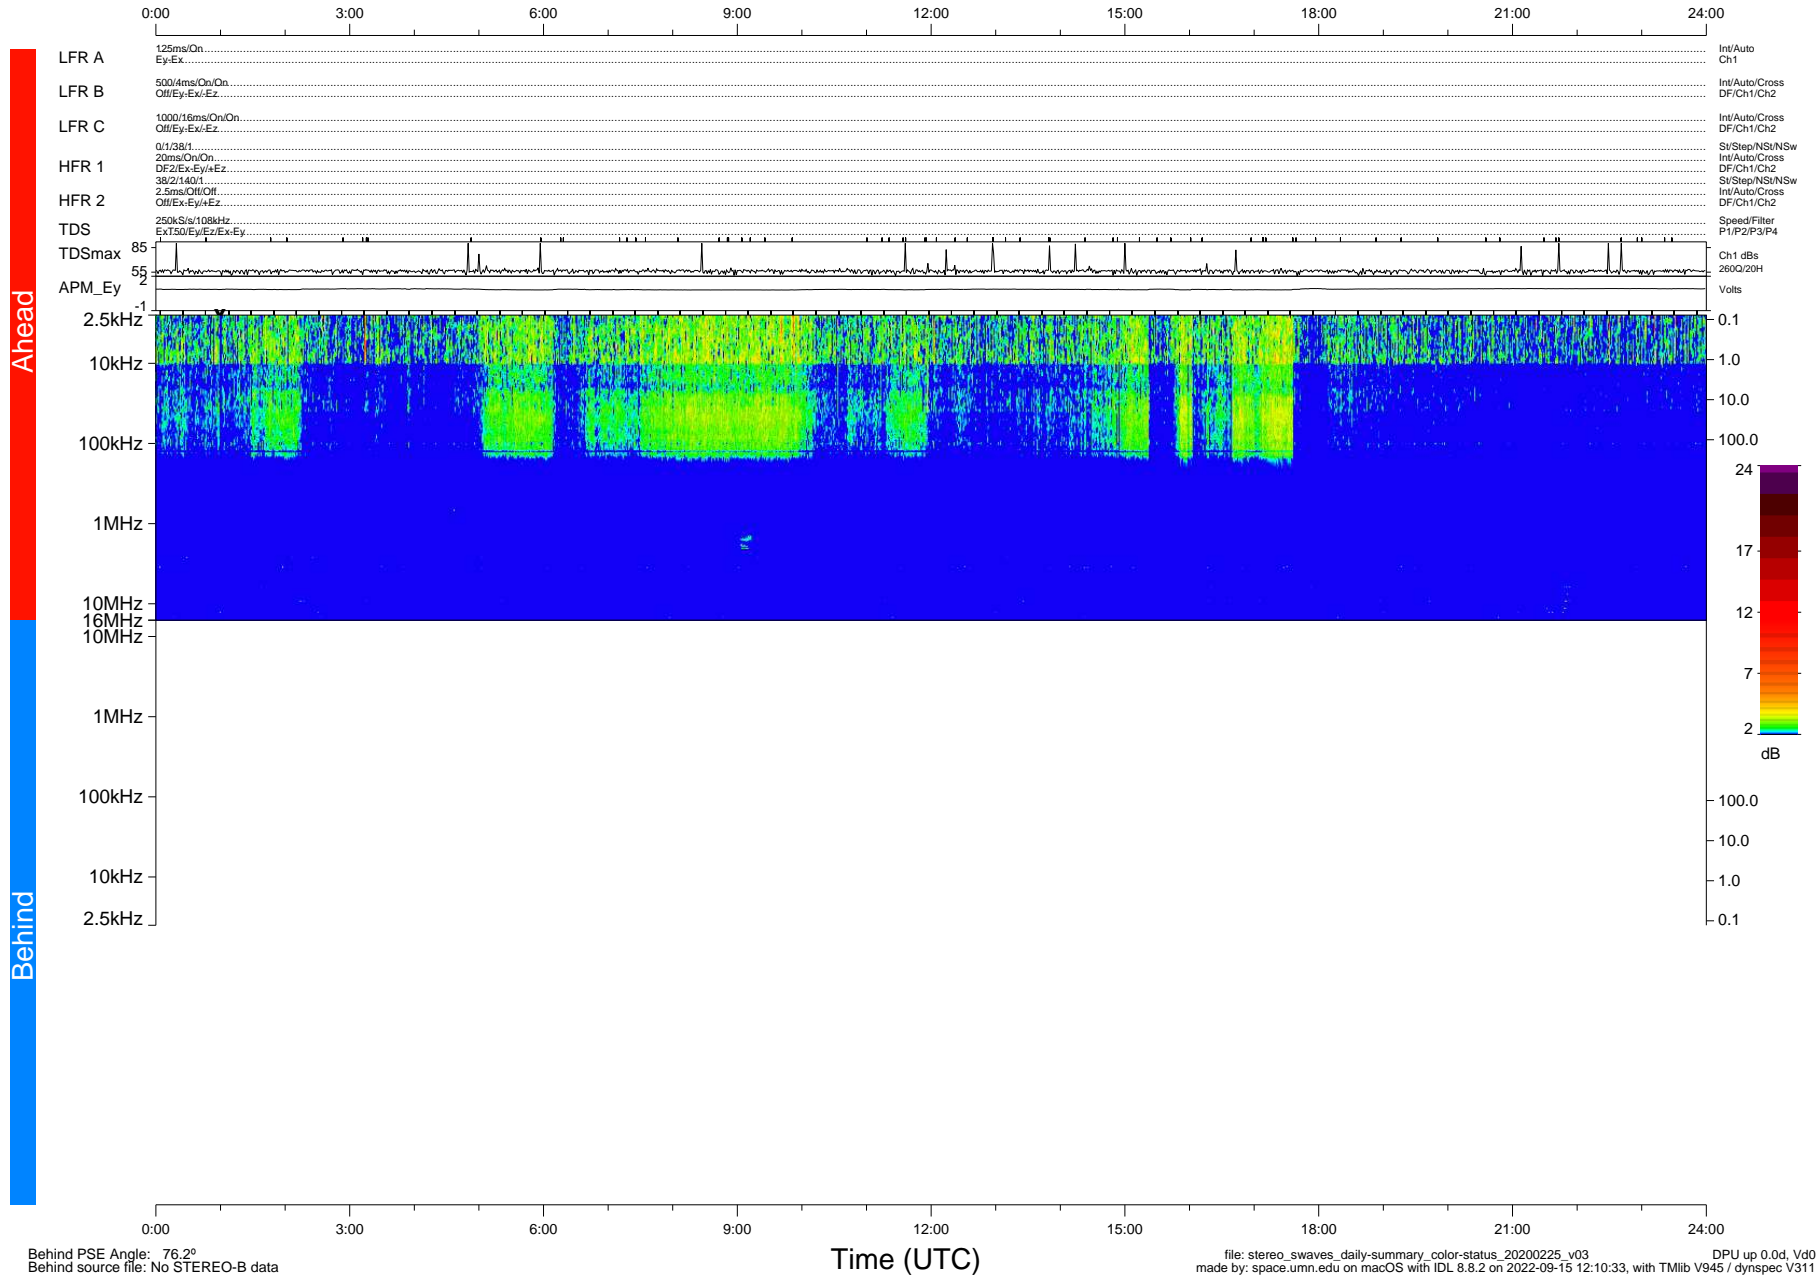

STEREO/WAVES Daily Summary - 25-Feb-2020 (DOY 056)

Ahead source file: swaves_ahead_2020_056_1_05.fin (Recovery: 100.0% HK, 92% Pkts)
Ahead PSE Angle: -77.2°

DPU up 1693.9d, V412d32

Behind PSE Angle: 76.2°
Behind source file: No STEREO-B data