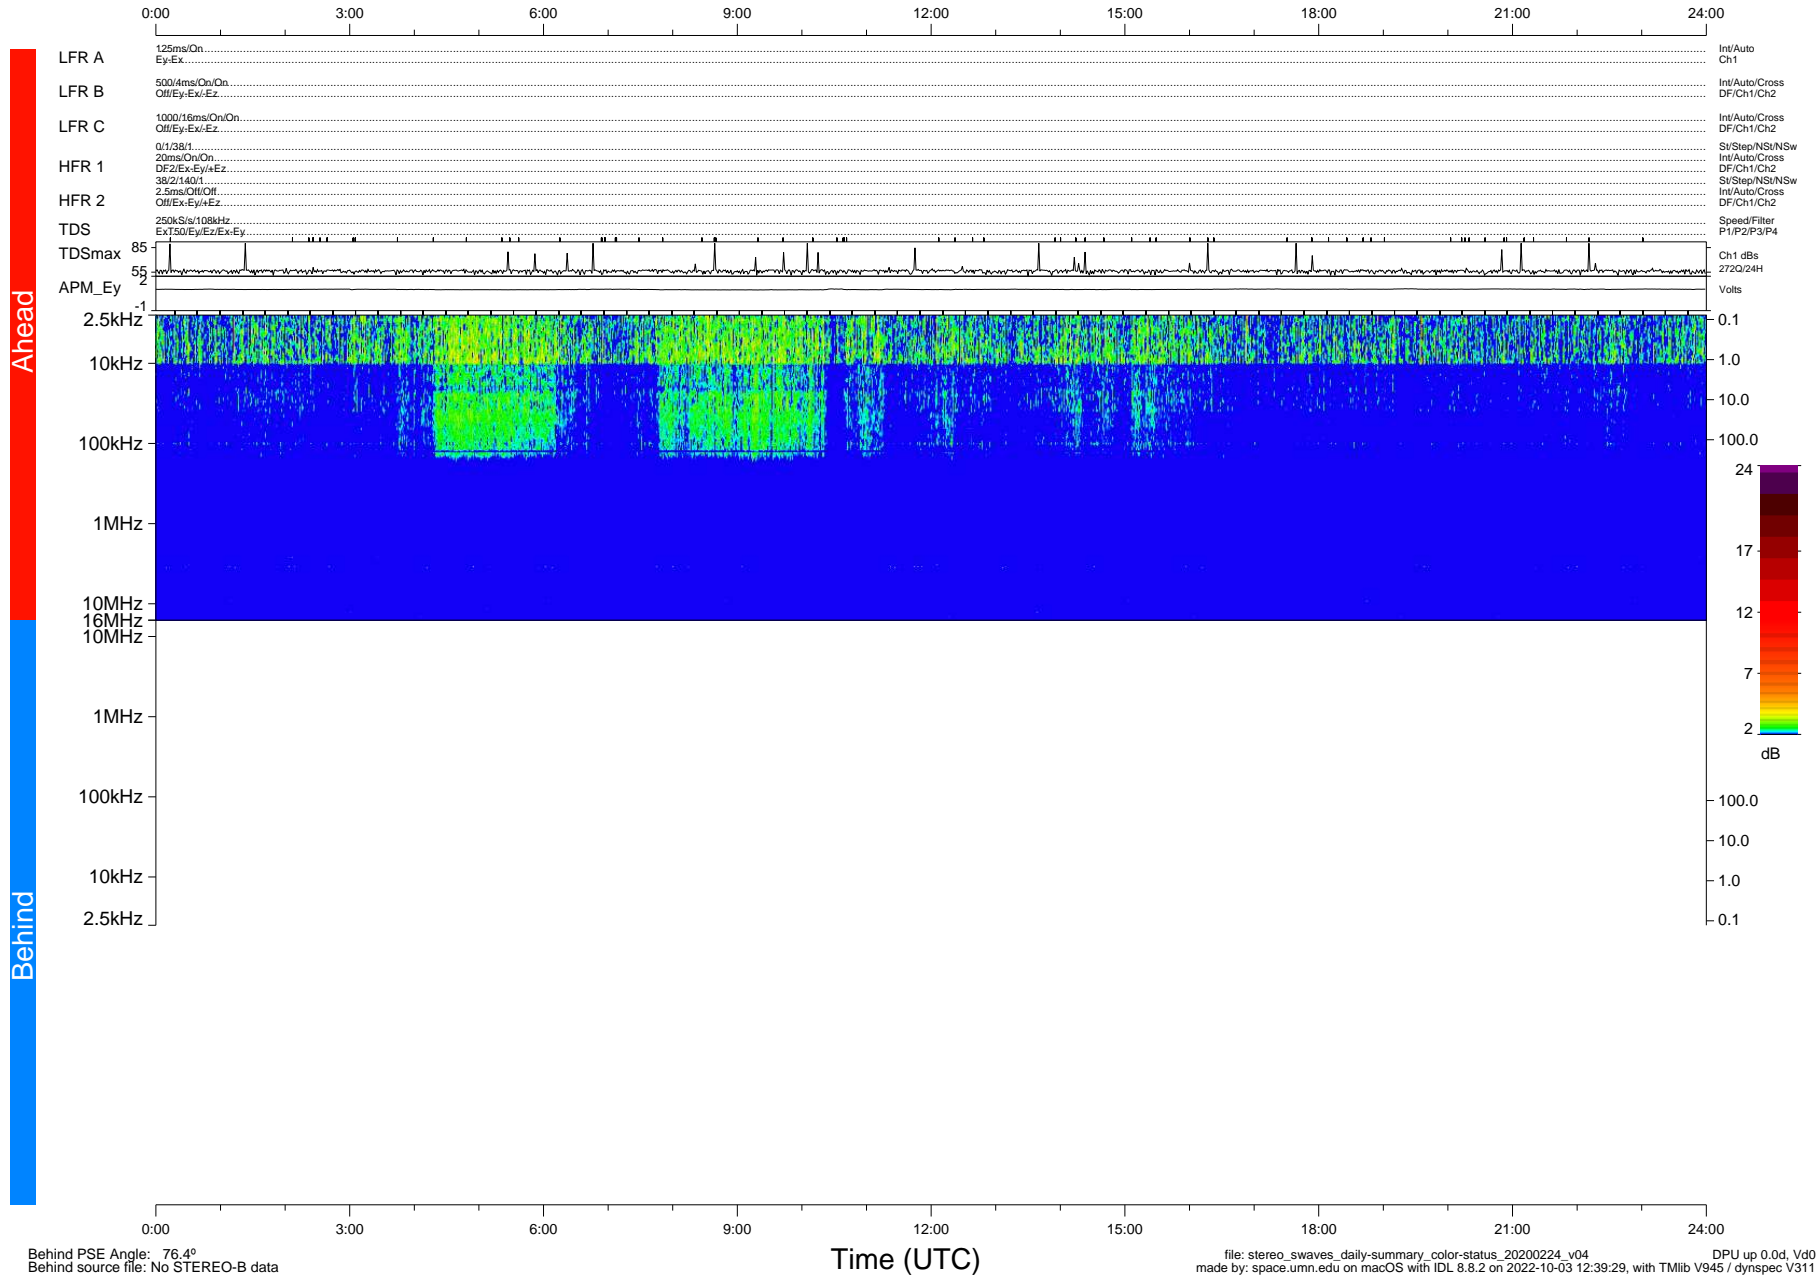

STEREO/WAVES Daily Summary - 24-Feb-2020 (DOY 055)

Ahead source file: swaves_ahead_2020_055_1_05.fin (Recovery: 100.0% HK, 95% Pkts)
 Ahead PSE Angle: -77.2°

DPU up 1692.9d, V412d32

Behind PSE Angle: 76.4°
 Behind source file: No STEREO-B data

file: stereo_swaves_daily-summary_color-status_20200224_v04
 made by: space.umn.edu on macOS with IDL 8.8.2 on 2022-10-03 12:39:29, with TLib V945 / dynspec V311
 DPU up 0.0d, Vd0