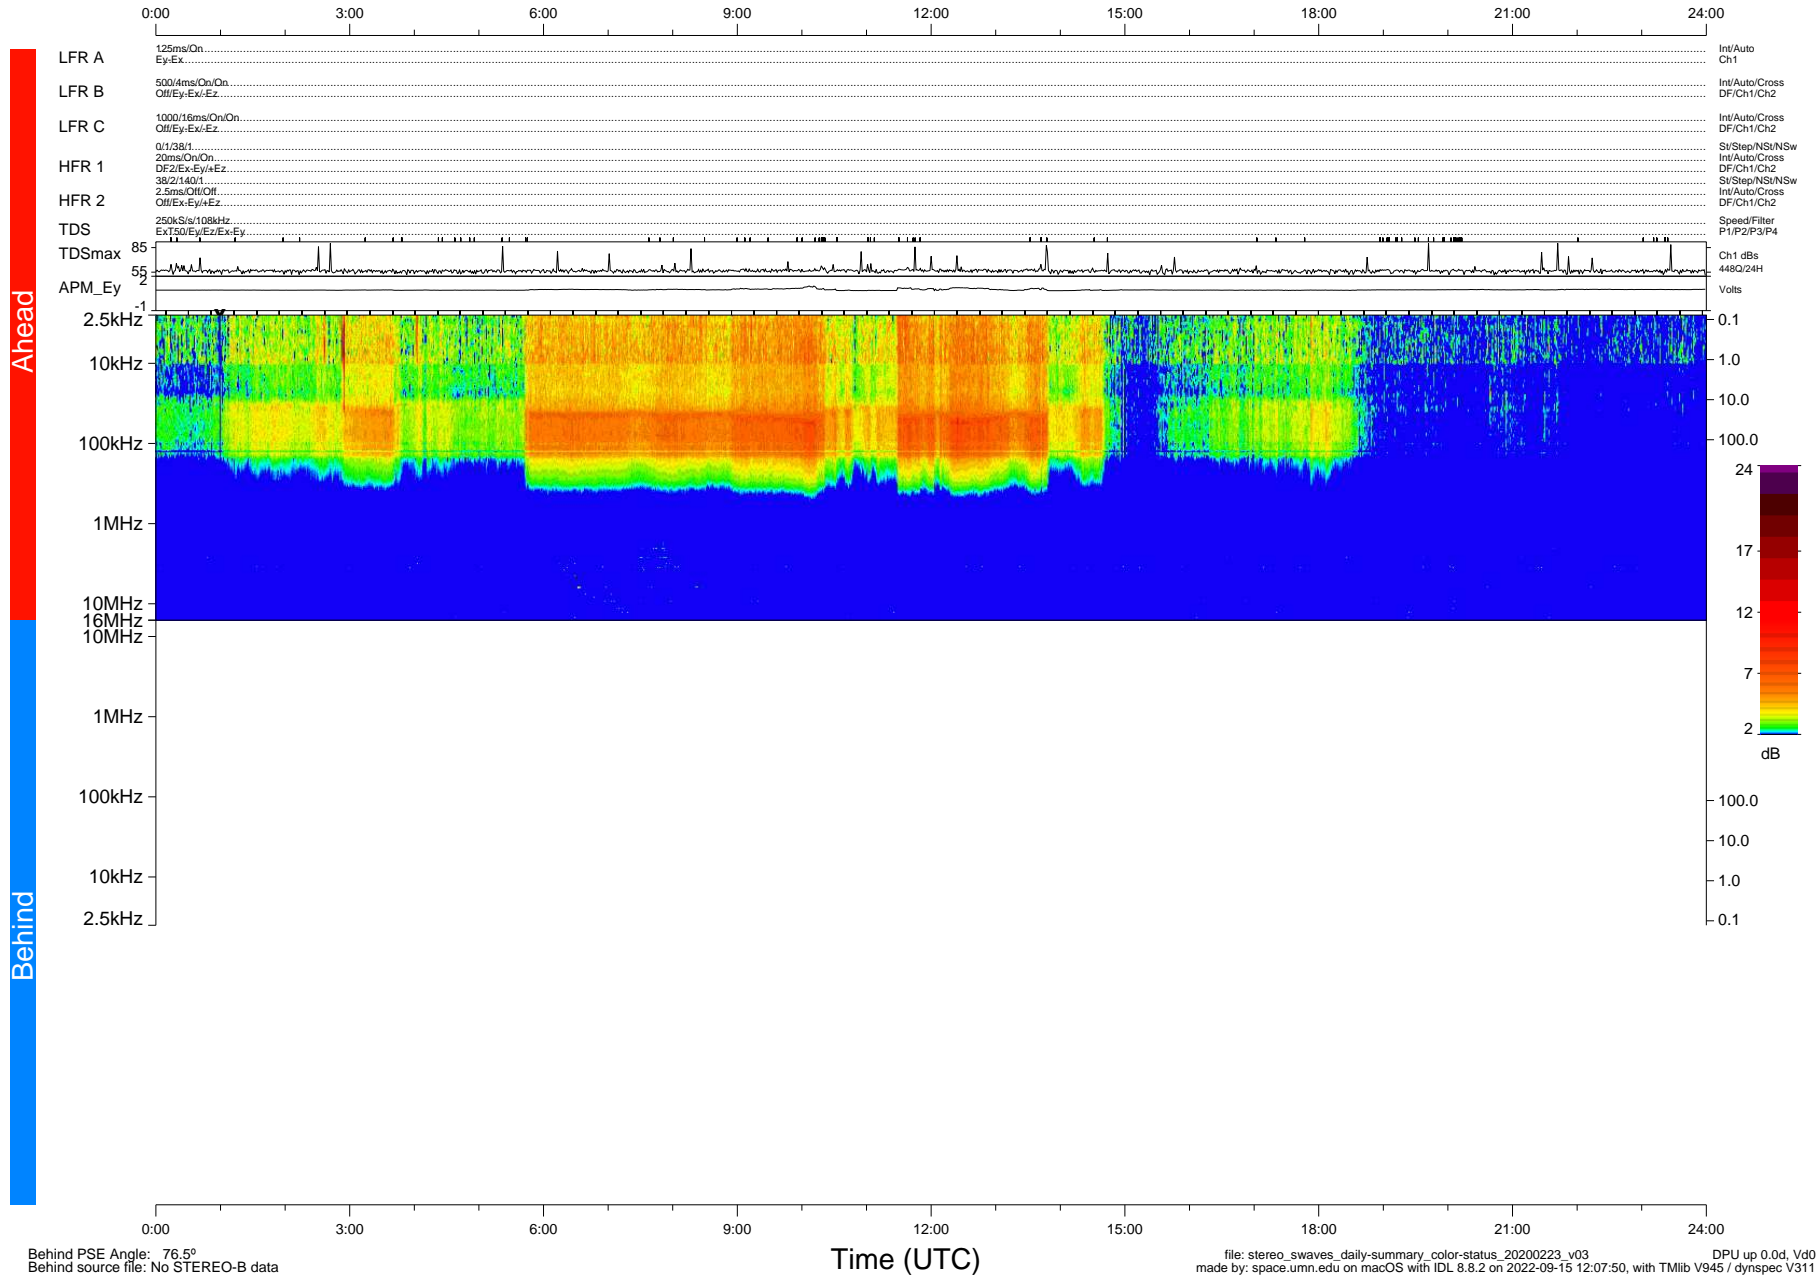

STEREO/WAVES Daily Summary - 23-Feb-2020 (DOY 054)

Ahead source file: swaves_ahead_2020_054_1_05.fin (Recovery: 100.0% HK, 121% Pkts)
Ahead PSE Angle: -77.2°

DPU up 1691.9d, V412d32

Behind PSE Angle: 76.5°
Behind source file: No STEREO-B data

Time (UTC)