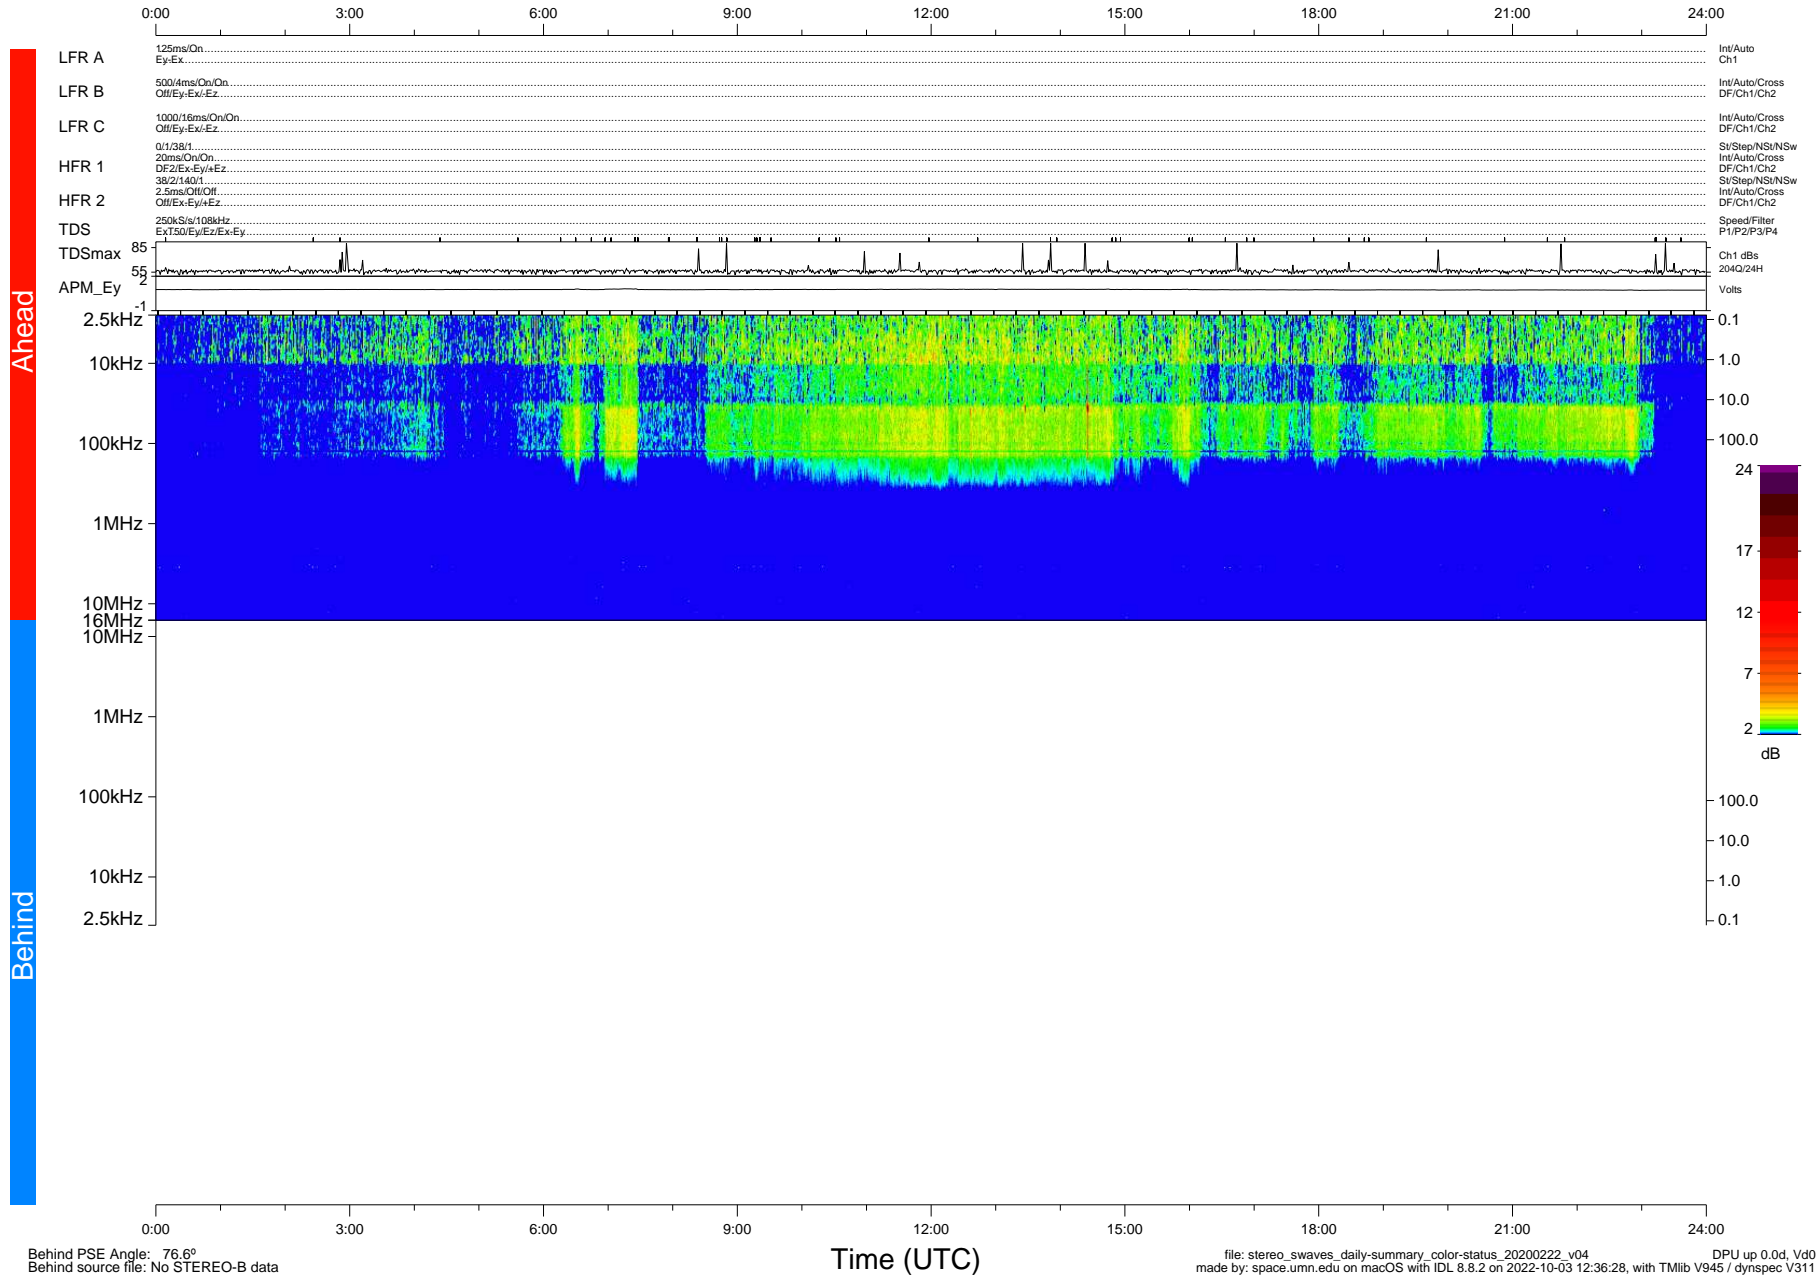

# STEREO/WAVES Daily Summary - 22-Feb-2020 (DOY 053)

Ahead source file: swaves\_ahead\_2020\_053\_1\_05.fin (Recovery: 100.0% HK, 85% Pkts)  
 Ahead PSE Angle: -77.2°

DPU up 1690.9d, V412d32

Behind PSE Angle: 76.6°  
 Behind source file: No STEREO-B data

Time (UTC)

file: stereo\_swaves\_daily-summary\_color-status\_20200222\_v04 DPU up 0.0d, Vd0  
 made by: space.umn.edu on macOS with IDL 8.8.2 on 2022-10-03 12:36:28, with Tlib V945 / dynspec V311