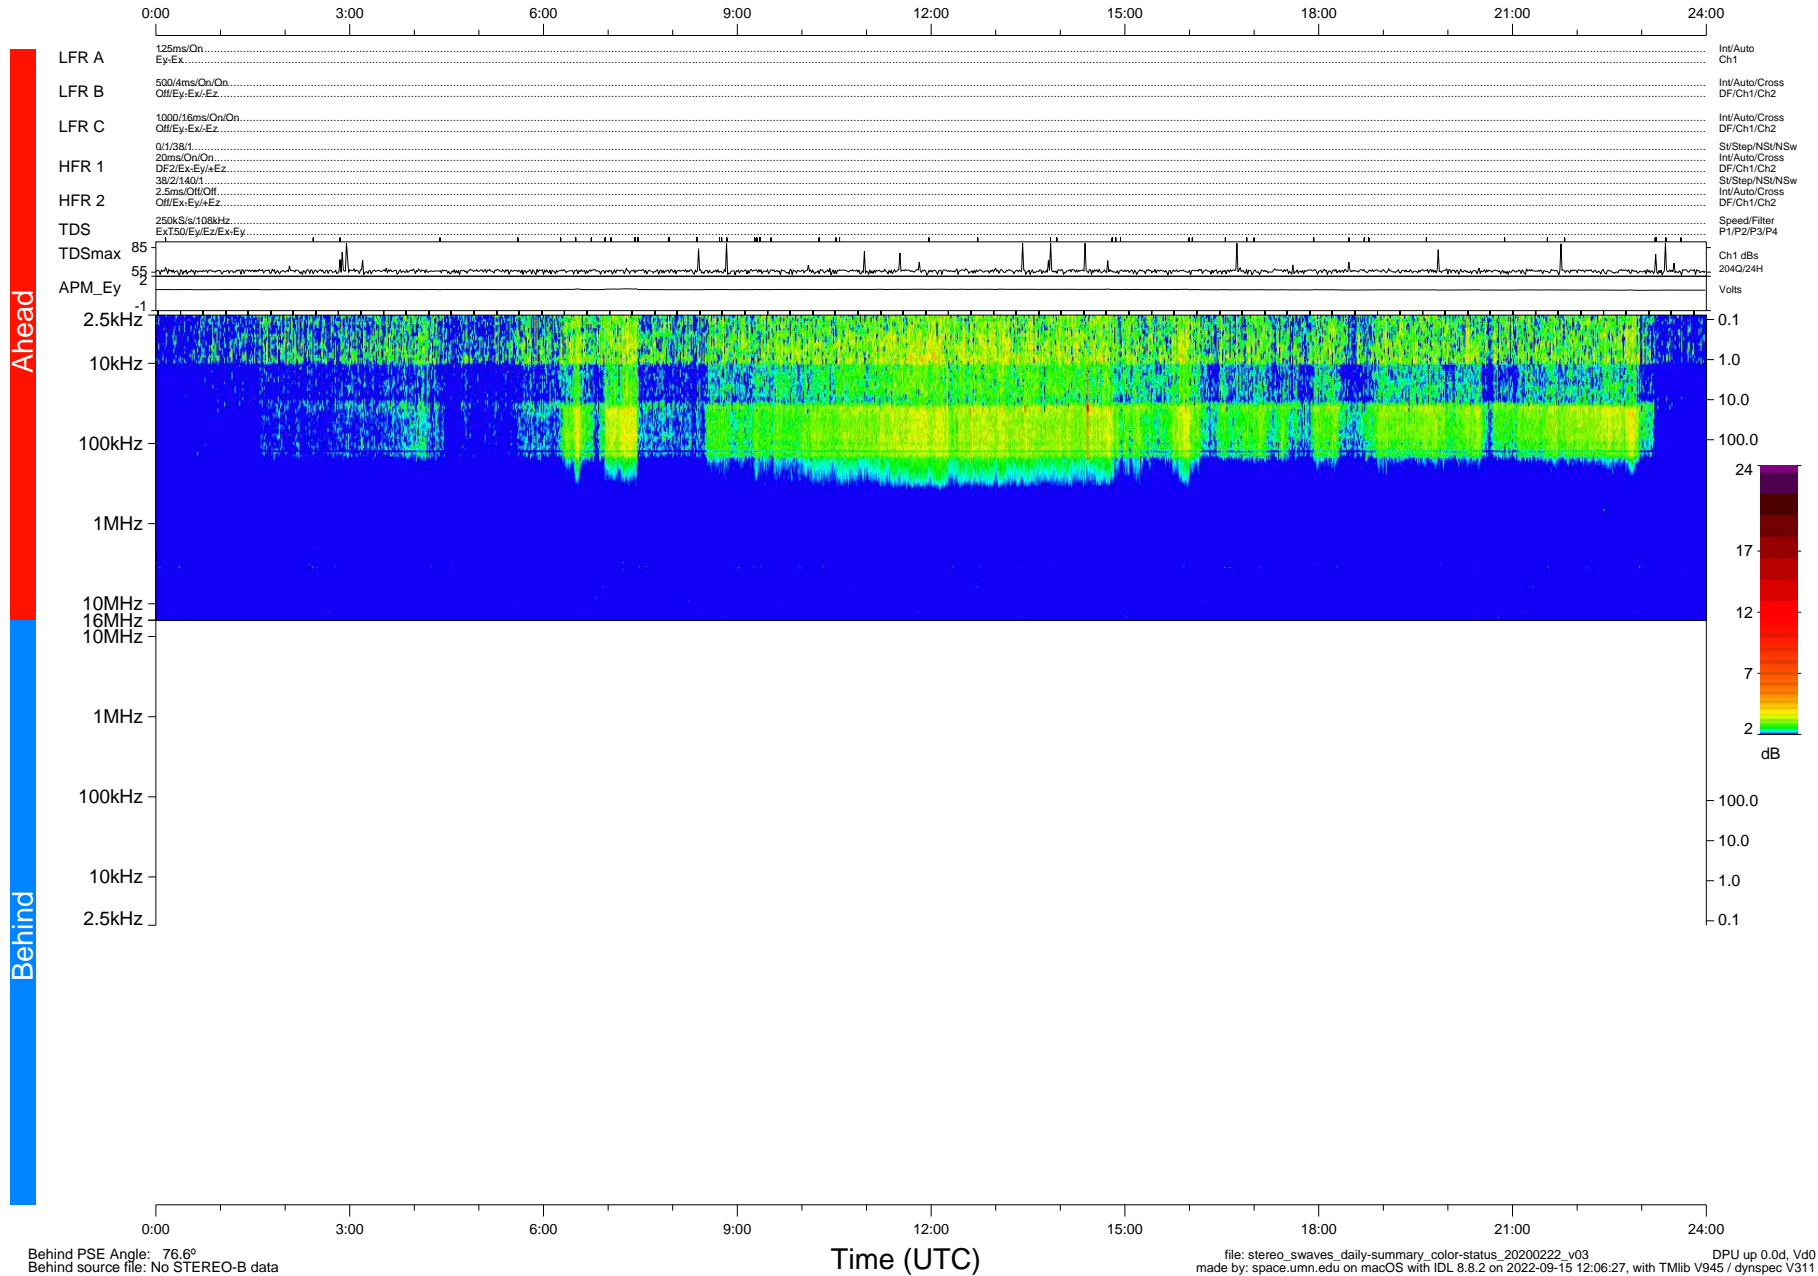

STEREO/WAVES Daily Summary - 22-Feb-2020 (DOY 053)

Ahead source file: swaves_ahead_2020_053_1_05.fin (Recovery: 100.0% HK, 85% Pkts)
Ahead PSE Angle: -77.2°

DPU up 1690.9d, V412d32

Behind PSE Angle: 76.6°
Behind source file: No STEREO-B data