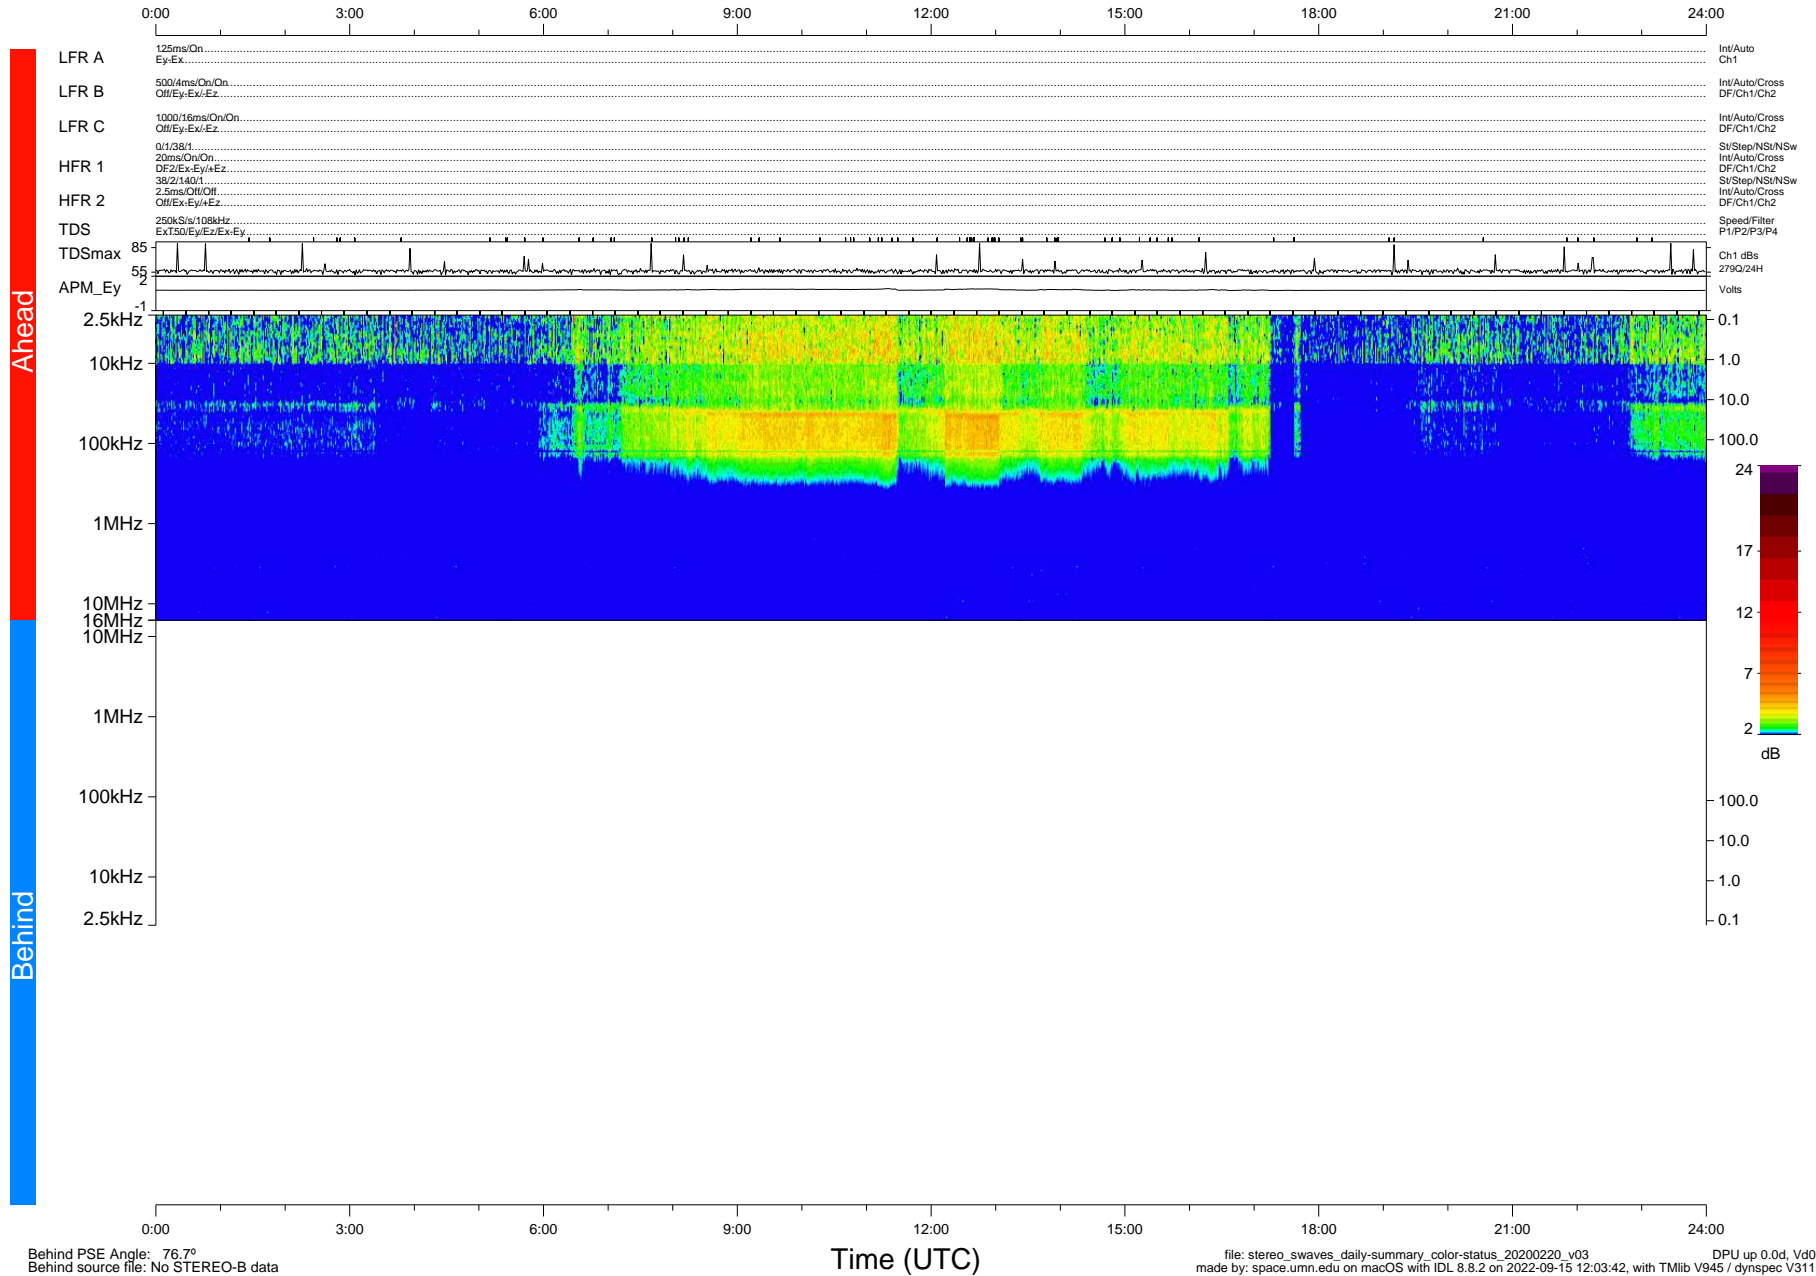

STEREO/WAVES Daily Summary - 20-Feb-2020 (DOY 051)

Ahead source file: swaves_ahead_2020_051_1_05.fin (Recovery: 100.0% HK, 96% Pkts)
Ahead PSE Angle: -77.3°

DPU up 1688.9d, V412d32

Behind PSE Angle: 76.7°
Behind source file: No STEREO-B data