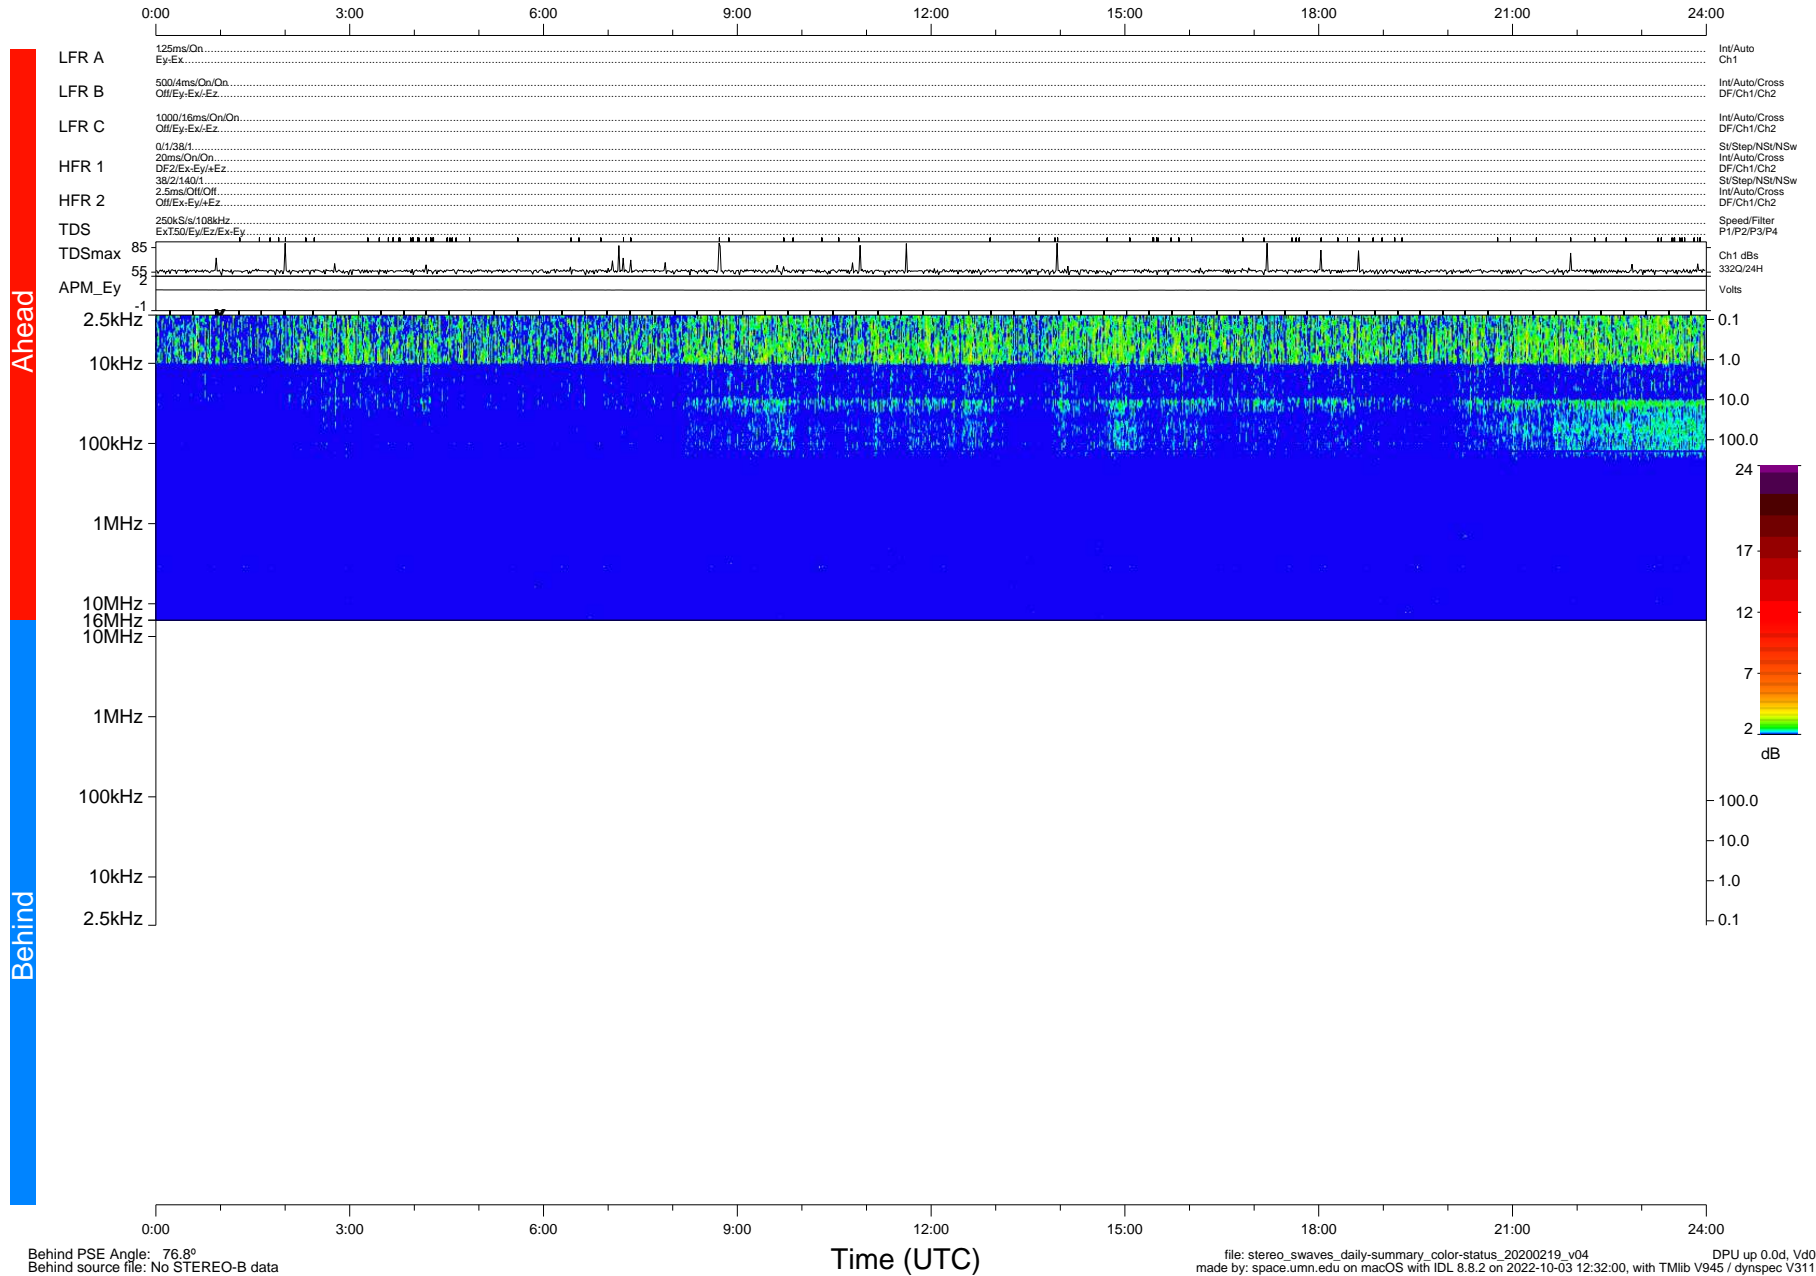

STEREO/WAVES Daily Summary - 19-Feb-2020 (DOY 050)

Ahead source file: swaves_ahead_2020_050_1_05.fin (Recovery: 100.0% HK, 103% Pkts)
 Ahead PSE Angle: -77.4°

DPU up 1687.9d, V412d32

Behind PSE Angle: 76.8°
 Behind source file: No STEREO-B data

Time (UTC)

file: stereo_swaves_daily-summary_color-status_20200219_v04 DPU up 0.0d, Vd0
 made by: space.umn.edu on macOS with IDL 8.8.2 on 2022-10-03 12:32:00, with TMLib V945 / dynspec V311