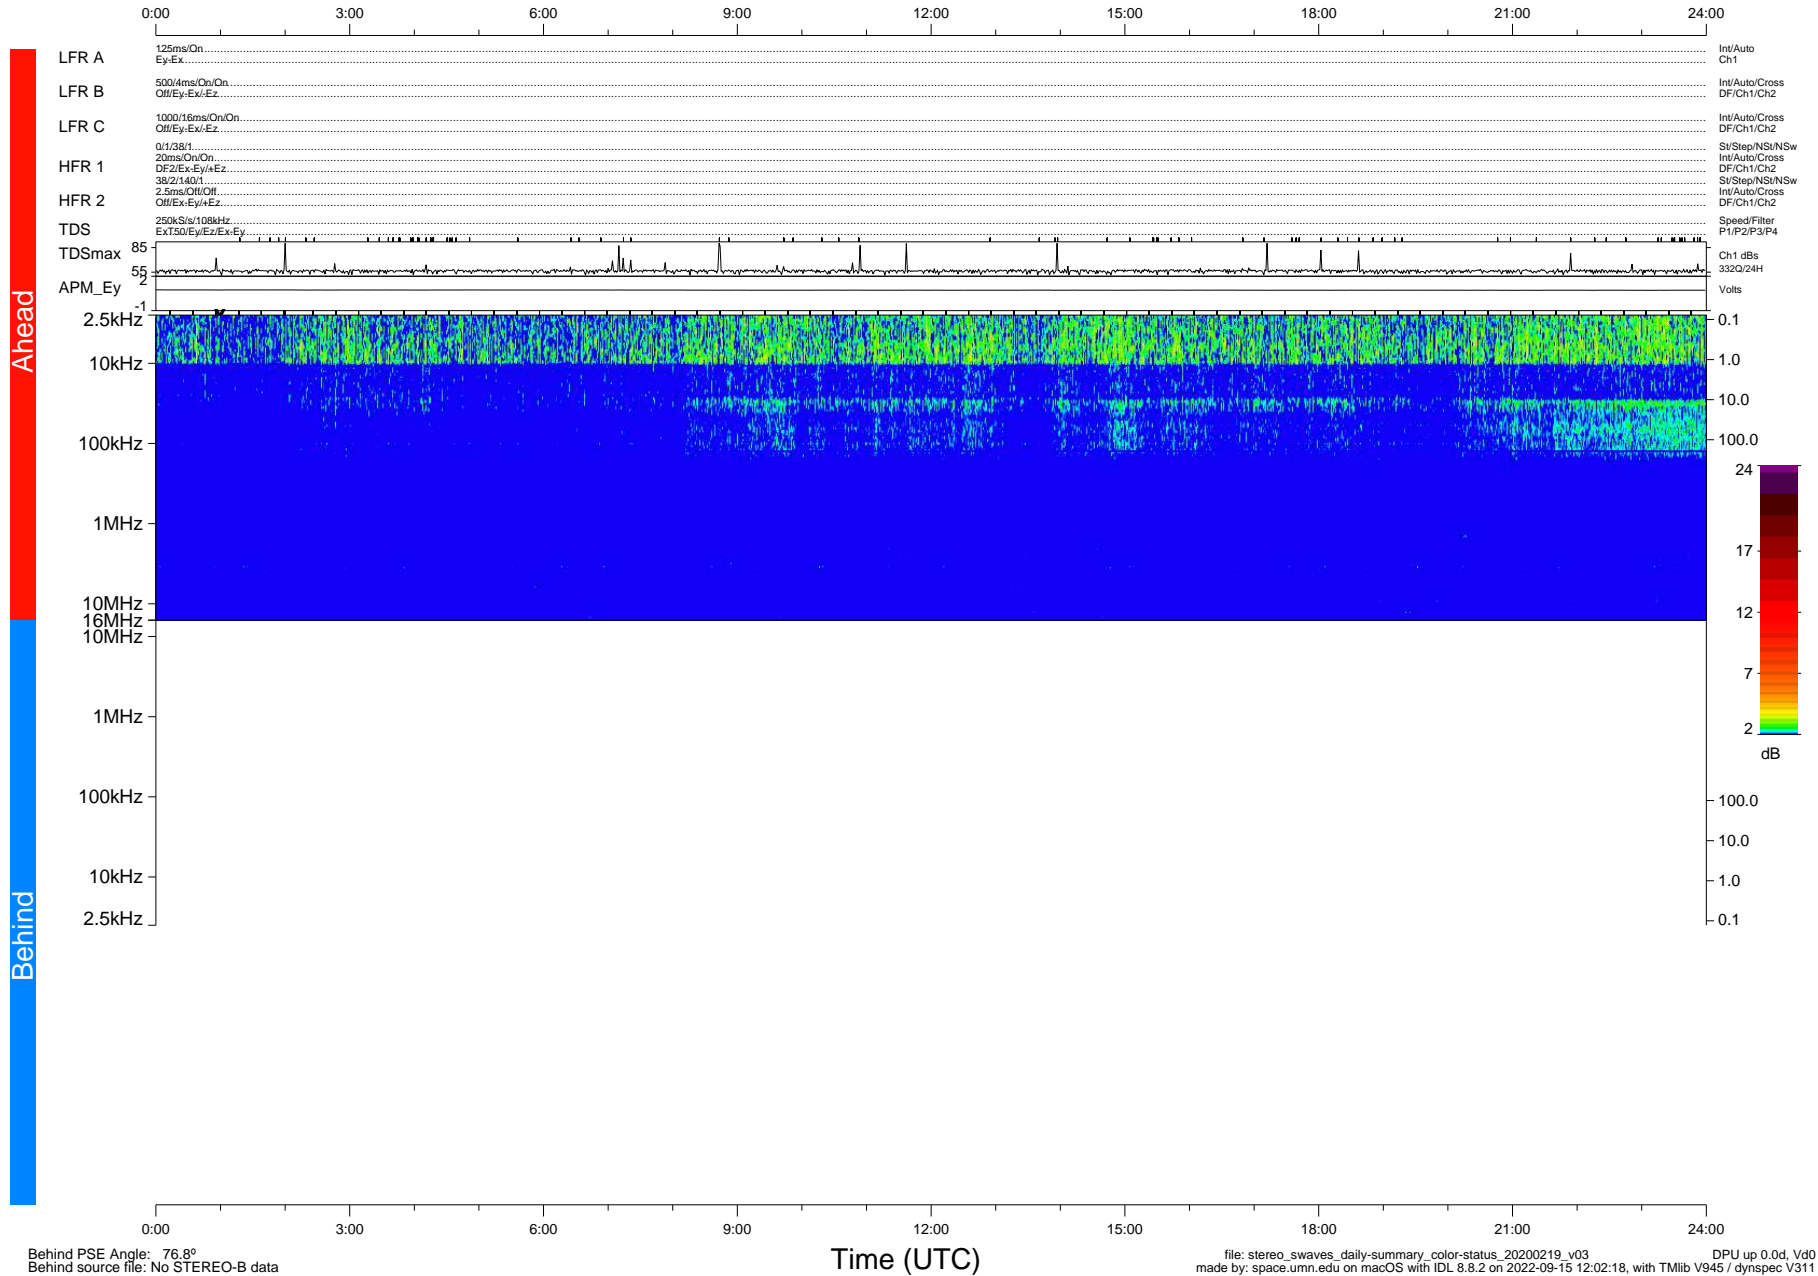

STEREO/WAVES Daily Summary - 19-Feb-2020 (DOY 050)

Ahead source file: swaves_ahead_2020_050_1_05.fin (Recovery: 100.0% HK, 103% Pkts)
Ahead PSE Angle: -77.4°

DPU up 1687.9d, V412d32

Behind PSE Angle: 76.8°
Behind source file: No STEREO-B data