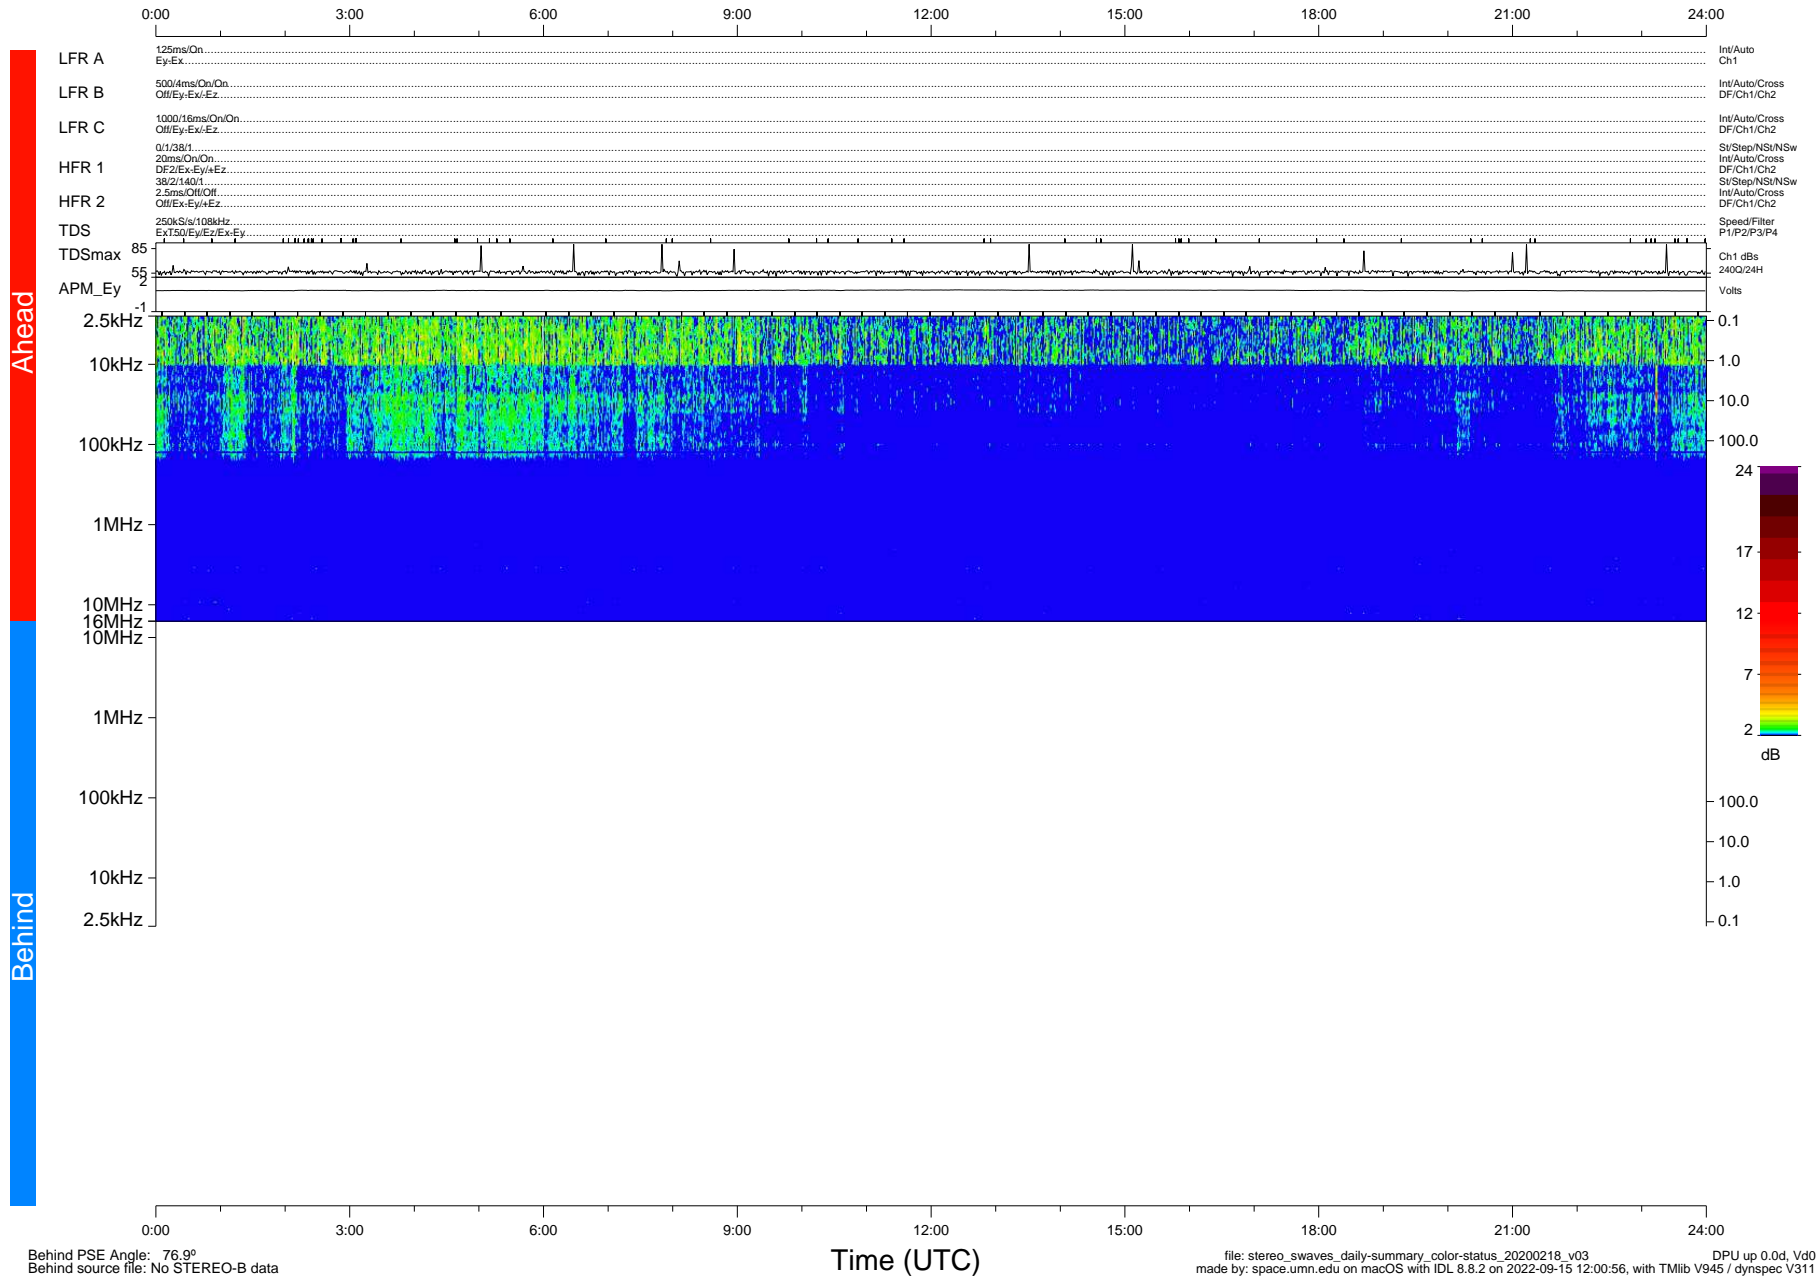

STEREO/WAVES Daily Summary - 18-Feb-2020 (DOY 049)

Ahead source file: swaves_ahead_2020_049_1_05.fin (Recovery: 100.0% HK, 90% Pkts)
 Ahead PSE Angle: -77.4°

DPU up 1686.9d, V412d32

Behind PSE Angle: 76.9°
 Behind source file: No STEREO-B data

file: stereo_swaves_daily-summary_color-status_20200218_v03
 made by: space.umn.edu on macOS with IDL 8.8.2 on 2022-09-15 12:00:56, with Tlib V945 / dynspec V311
 DPU up 0.0d, Vd0