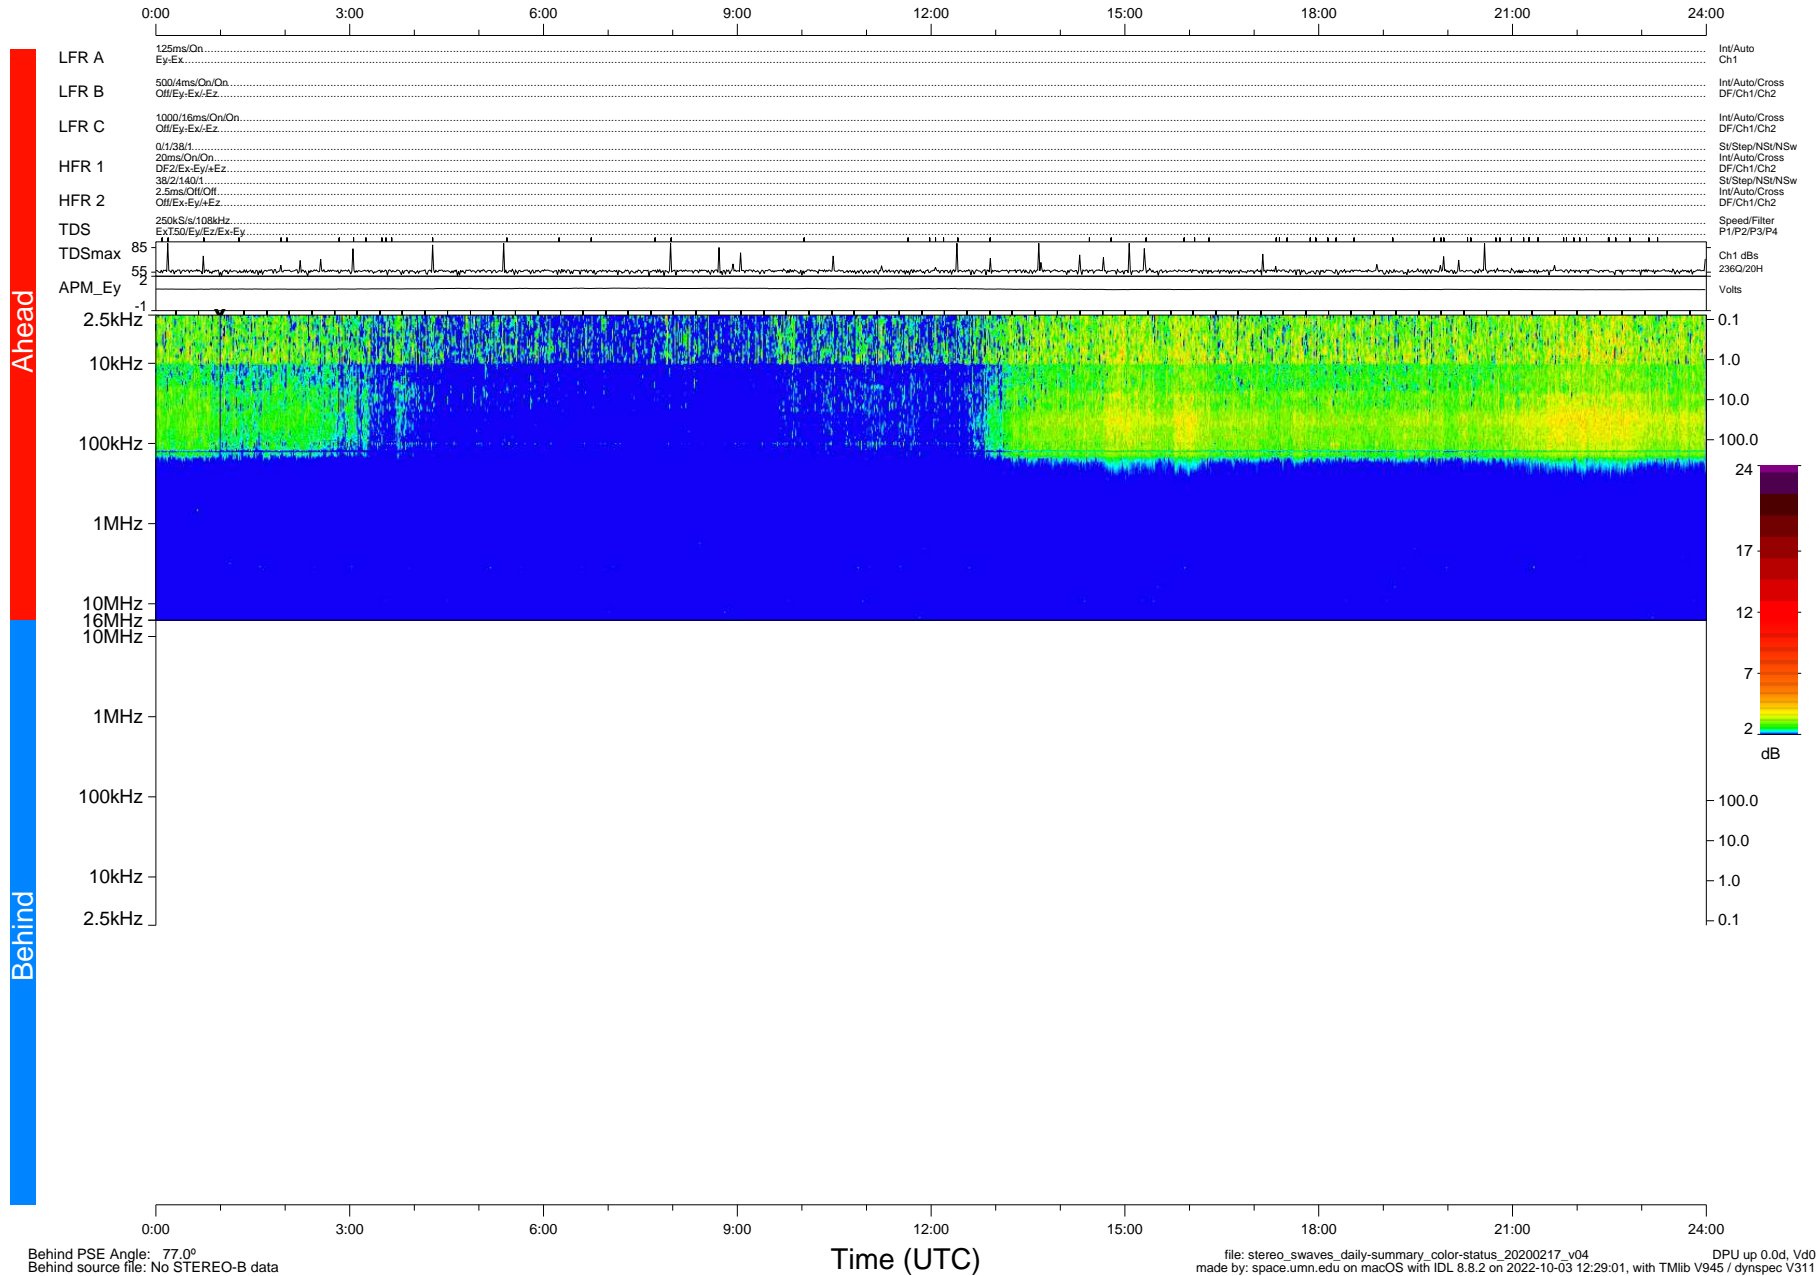

STEREO/WAVES Daily Summary - 17-Feb-2020 (DOY 048)

Ahead source file: swaves_ahead_2020_048_1_05.fin (Recovery: 100.0% HK, 89% Pkts)
Ahead PSE Angle: -77.4°

DPU up 1685.9d, V412d32

Behind PSE Angle: 77.0°
Behind source file: No STEREO-B data