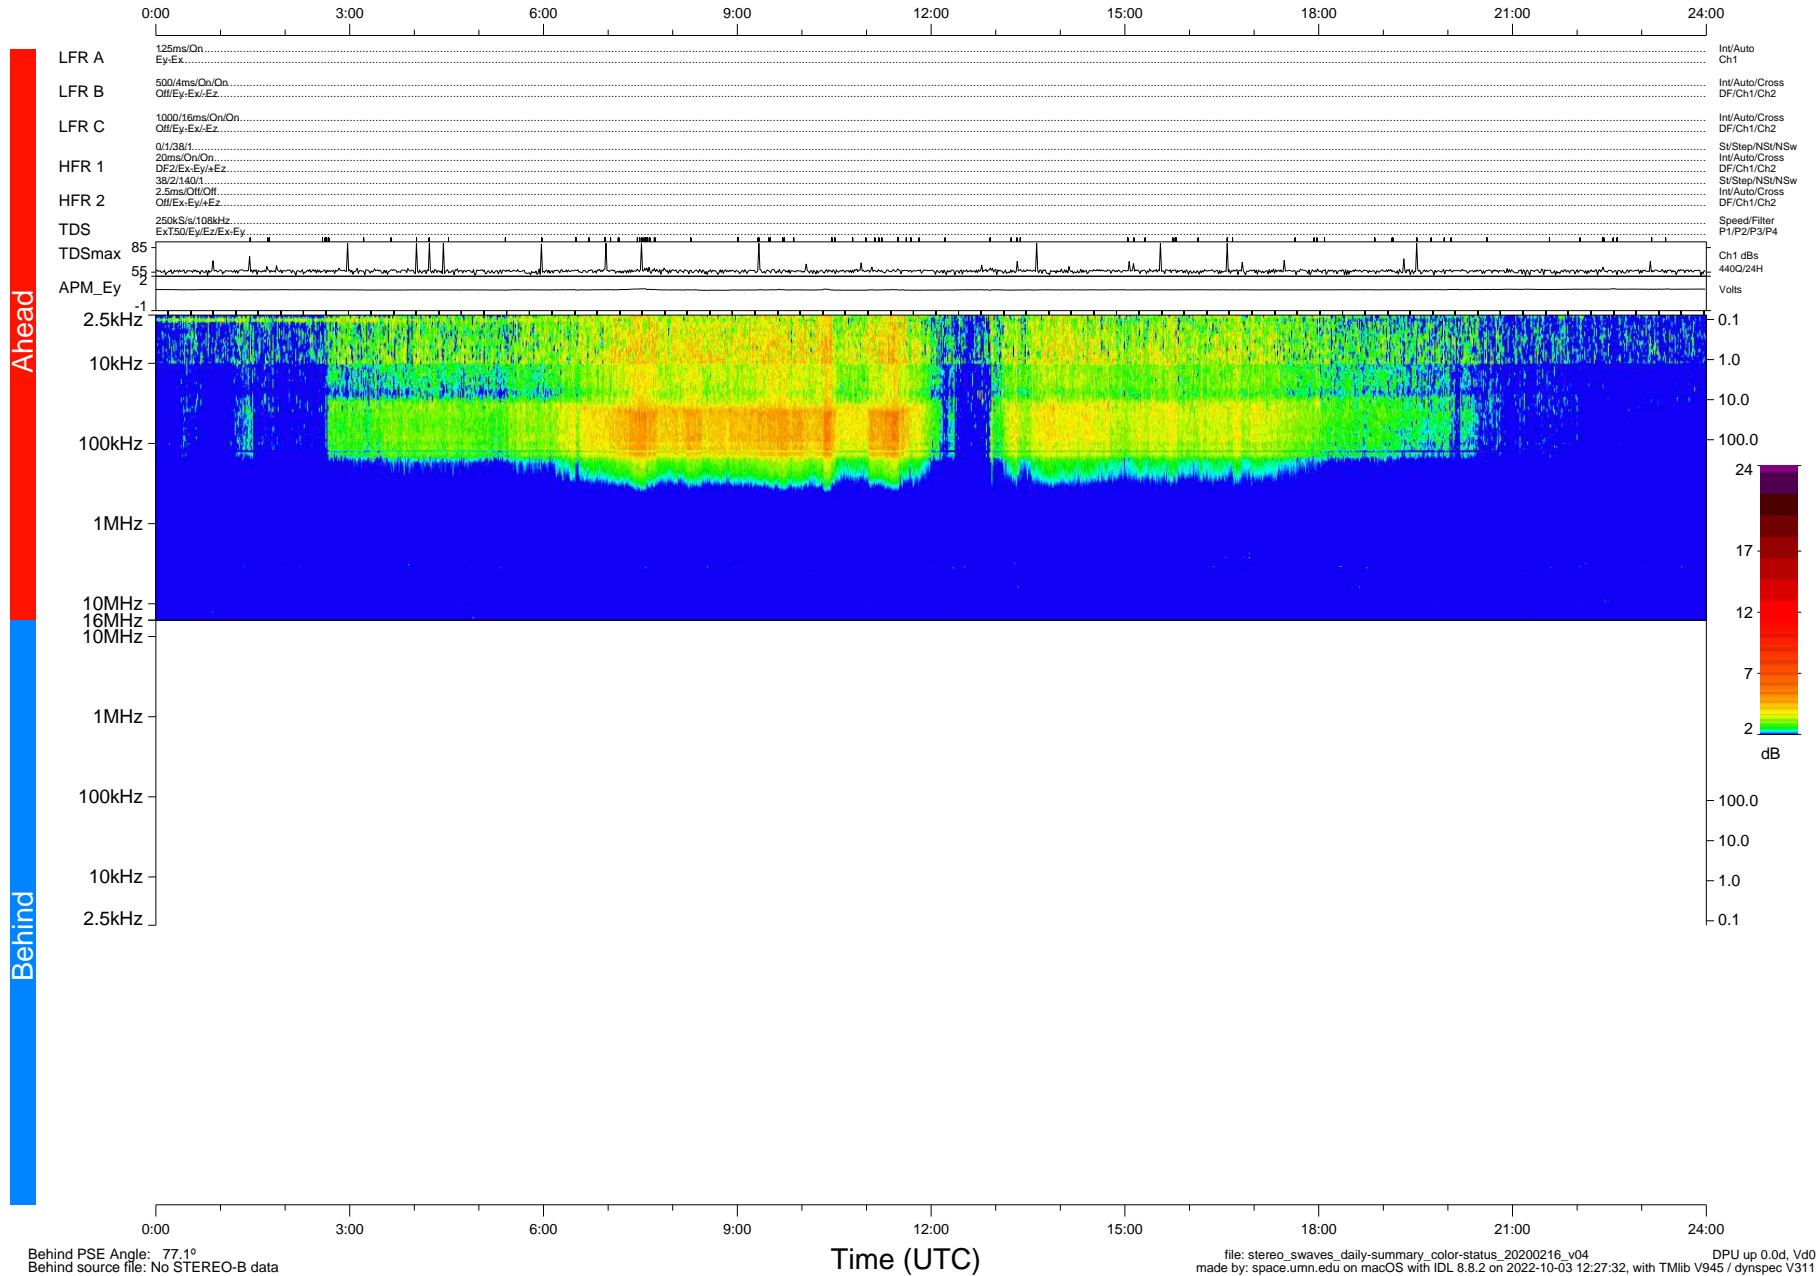

STEREO/WAVES Daily Summary - 16-Feb-2020 (DOY 047)

Ahead source file: swaves_ahead_2020_047_1_05.fin (Recovery: 100.0% HK, 119% Pkts)
 Ahead PSE Angle: -77.5°

DPU up 1684.9d, V412d32

Behind PSE Angle: 77.1°
 Behind source file: No STEREO-B data

file: stereo_swaves_daily-summary_color-status_20200216_v04
 made by: space.umn.edu on macOS with IDL 8.8.2 on 2022-10-03 12:27:32, with Tlib V945 / dynspec V311
 DPU up 0.0d, Vd0