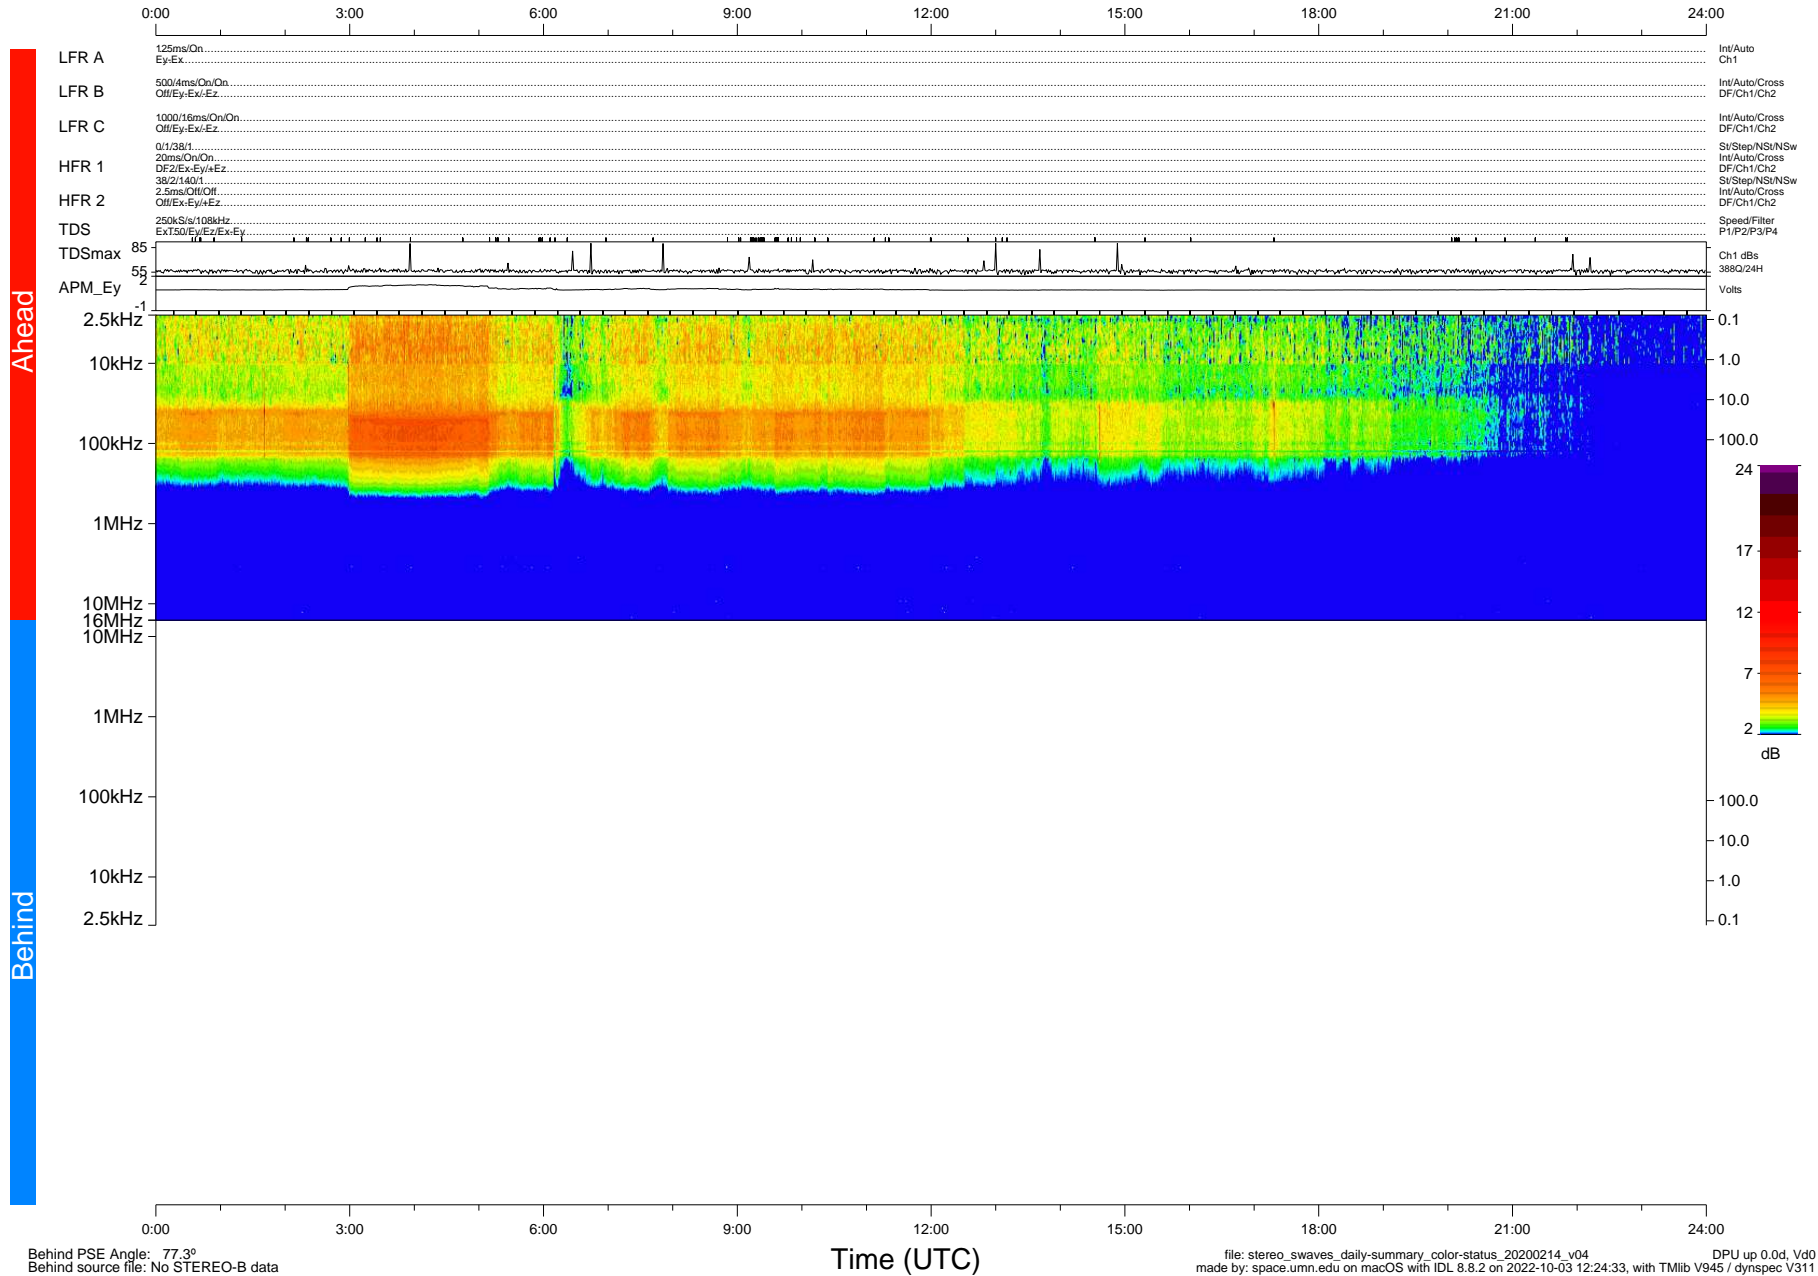

STEREO/WAVES Daily Summary - 14-Feb-2020 (DOY 045)

Ahead source file: swaves_ahead_2020_045_1_06.fin (Recovery: 100.0% HK, 111% Pkts)
Ahead PSE Angle: -77.5°

DPU up 1682.9d, V412d32

Behind PSE Angle: 77.3°
Behind source file: No STEREO-B data