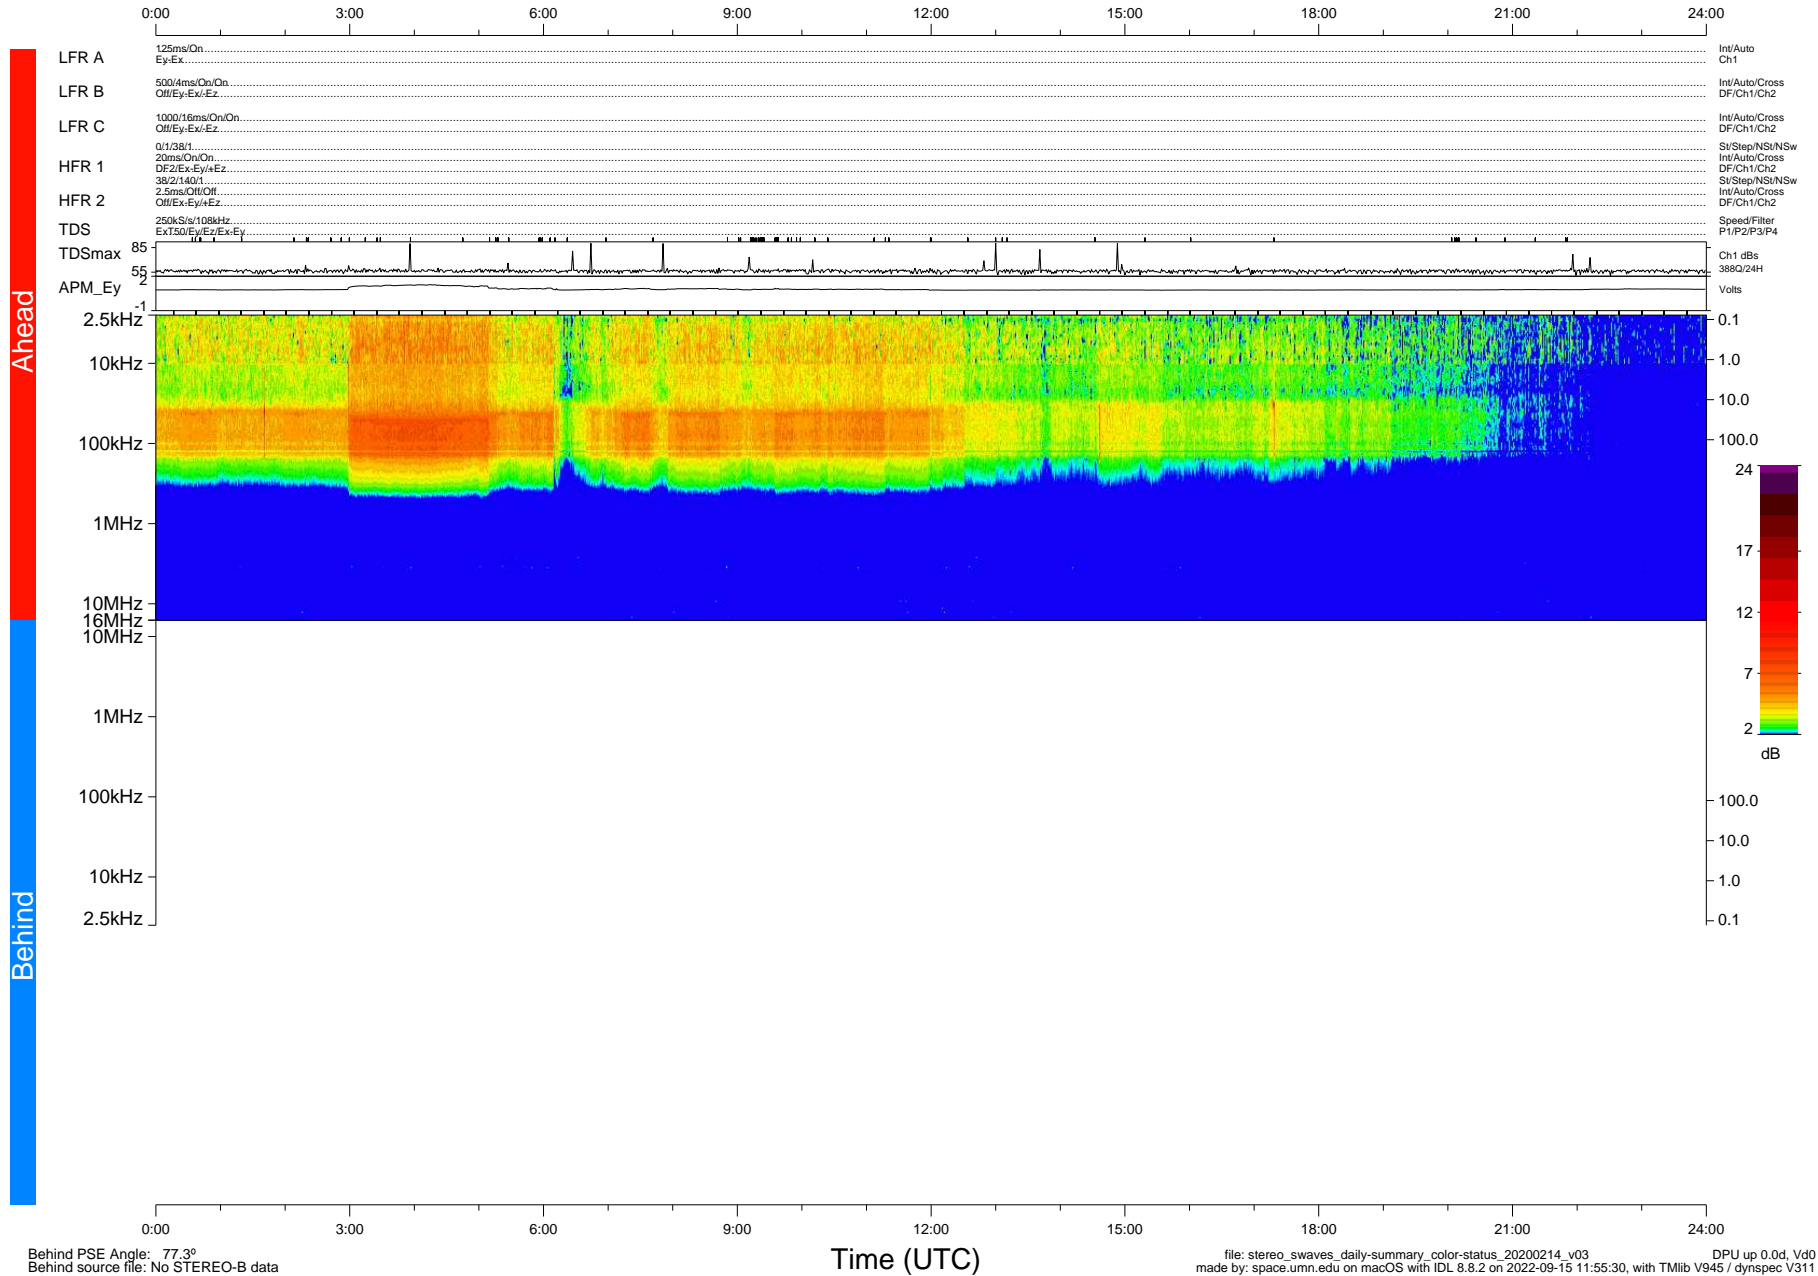

# STEREO/WAVES Daily Summary - 14-Feb-2020 (DOY 045)

Ahead source file: swaves\_ahead\_2020\_045\_1\_06.fin (Recovery: 100.0% HK, 111% Pkts)  
 Ahead PSE Angle: -77.5°

DPU up 1682.9d, V412d32

Behind PSE Angle: 77.3°  
 Behind source file: No STEREO-B data

Time (UTC)

file: stereo\_swaves\_daily-summary\_color-status\_20200214\_v03 DPU up 0.0d, Vd0  
 made by: space.umn.edu on macOS with IDL 8.8.2 on 2022-09-15 11:55:30, with Tlib V945 / dynspec V311