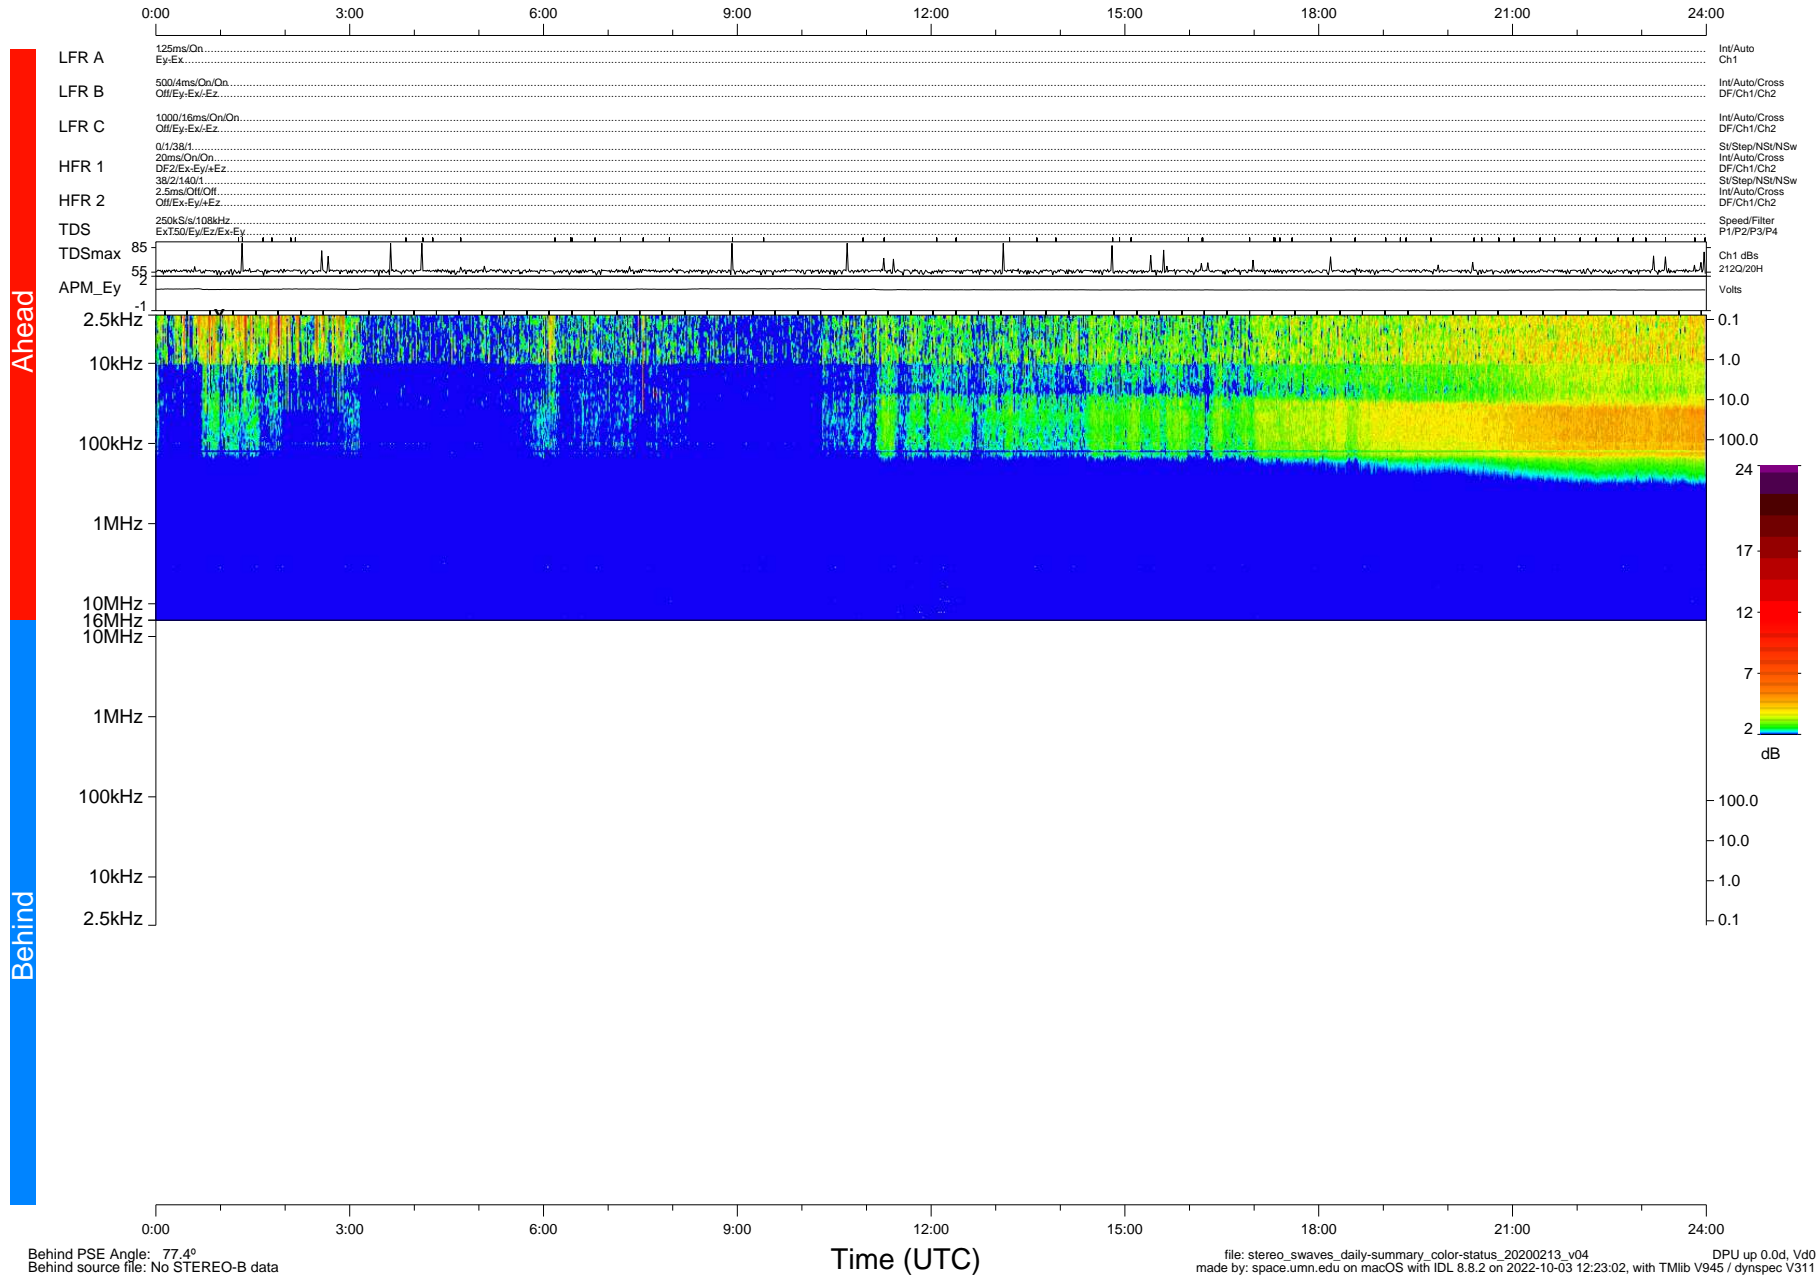

# STEREO/WAVES Daily Summary - 13-Feb-2020 (DOY 044)

Ahead source file: swaves\_ahead\_2020\_044\_1\_06.fin (Recovery: 100.0% HK, 84% Pkts)  
 Ahead PSE Angle: -77.5°

DPU up 1681.9d, V412d32

Behind PSE Angle: 77.4°  
 Behind source file: No STEREO-B data

Time (UTC)

file: stereo\_swaves\_daily-summary\_color-status\_20200213\_v04 DPU up 0.0d, Vd0  
 made by: space.umn.edu on macOS with IDL 8.8.2 on 2022-10-03 12:23:02, with TLib V945 / dynspec V311