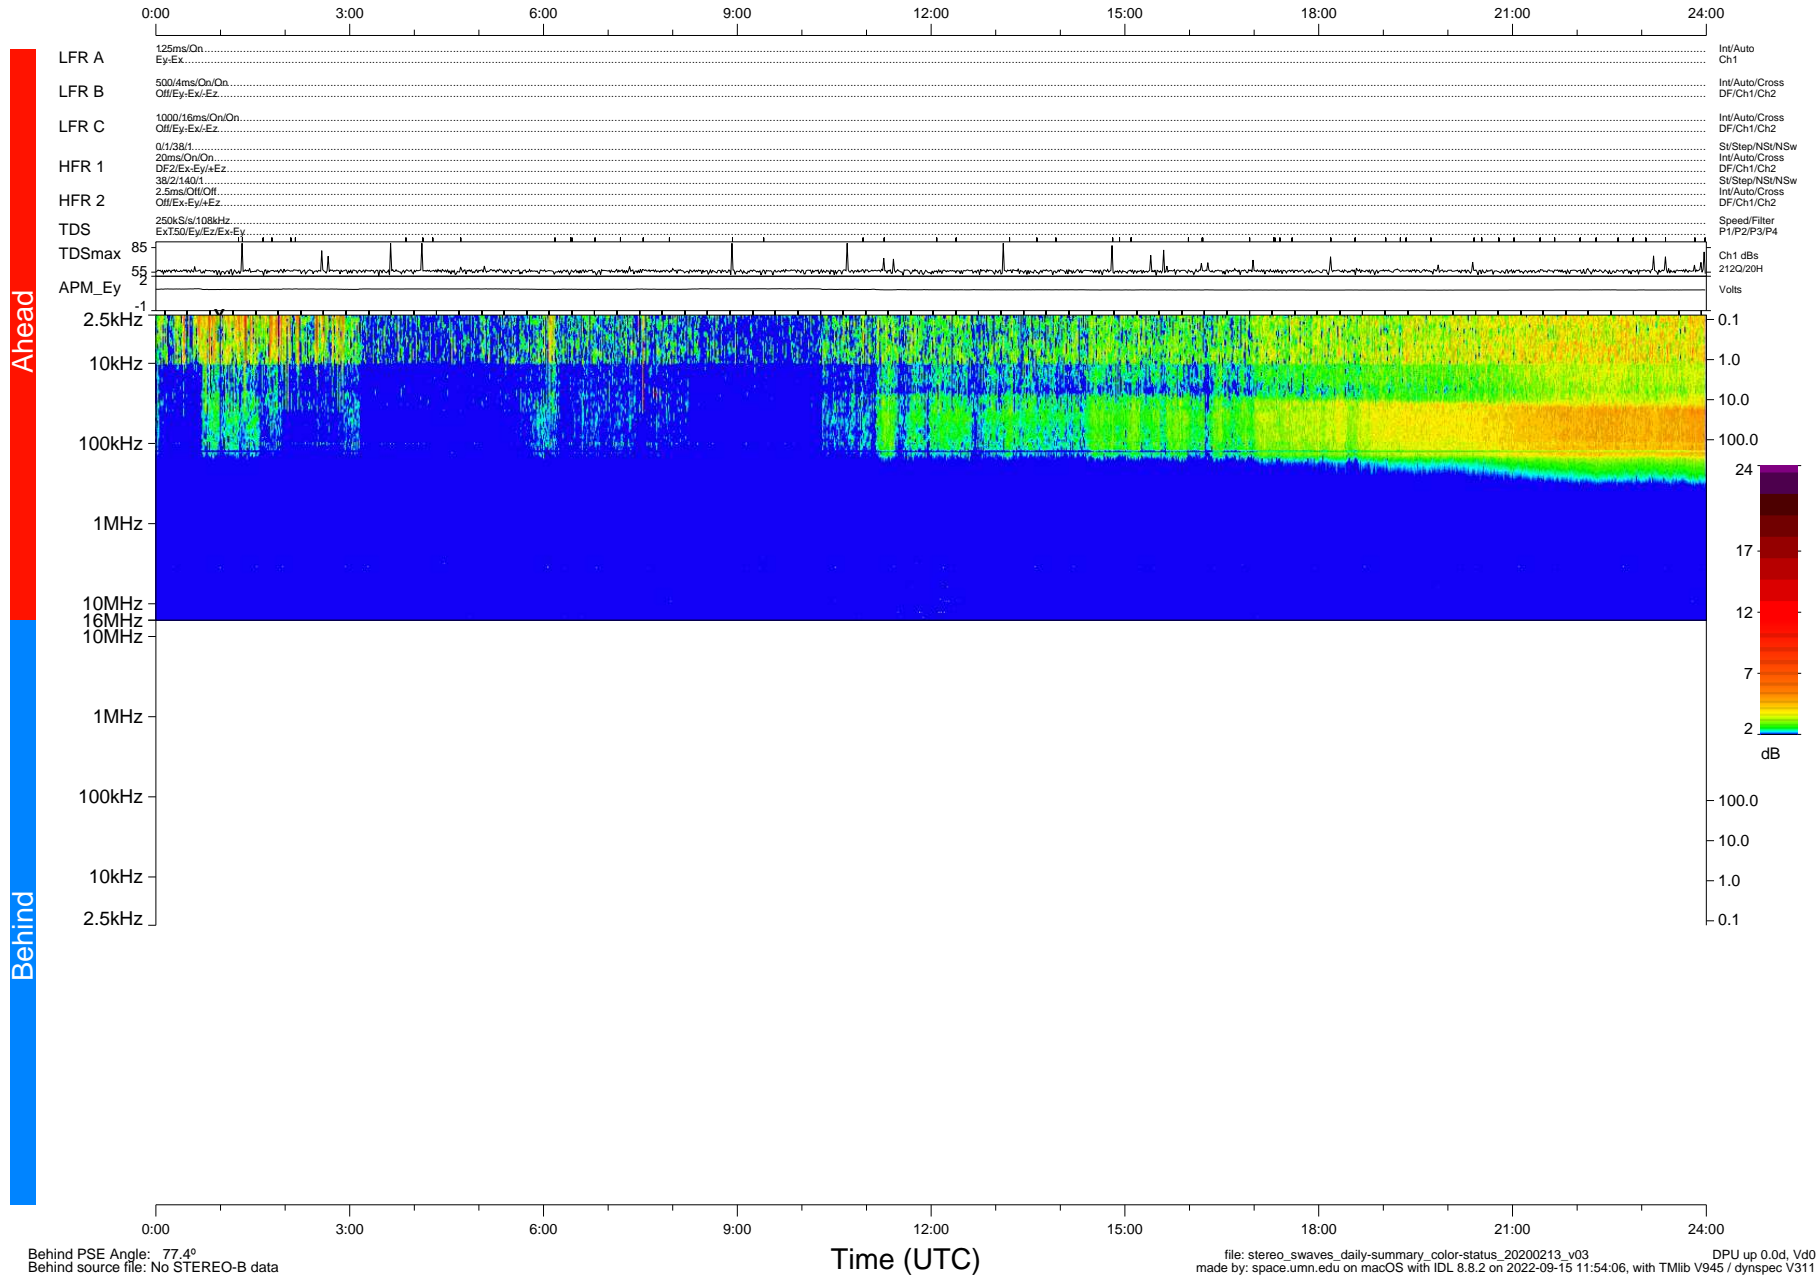

STEREO/WAVES Daily Summary - 13-Feb-2020 (DOY 044)

Ahead source file: swaves_ahead_2020_044_1_06.fin (Recovery: 100.0% HK, 84% Pkts)
Ahead PSE Angle: -77.5°

DPU up 1681.9d, V412d32

Behind PSE Angle: 77.4°
Behind source file: No STEREO-B data