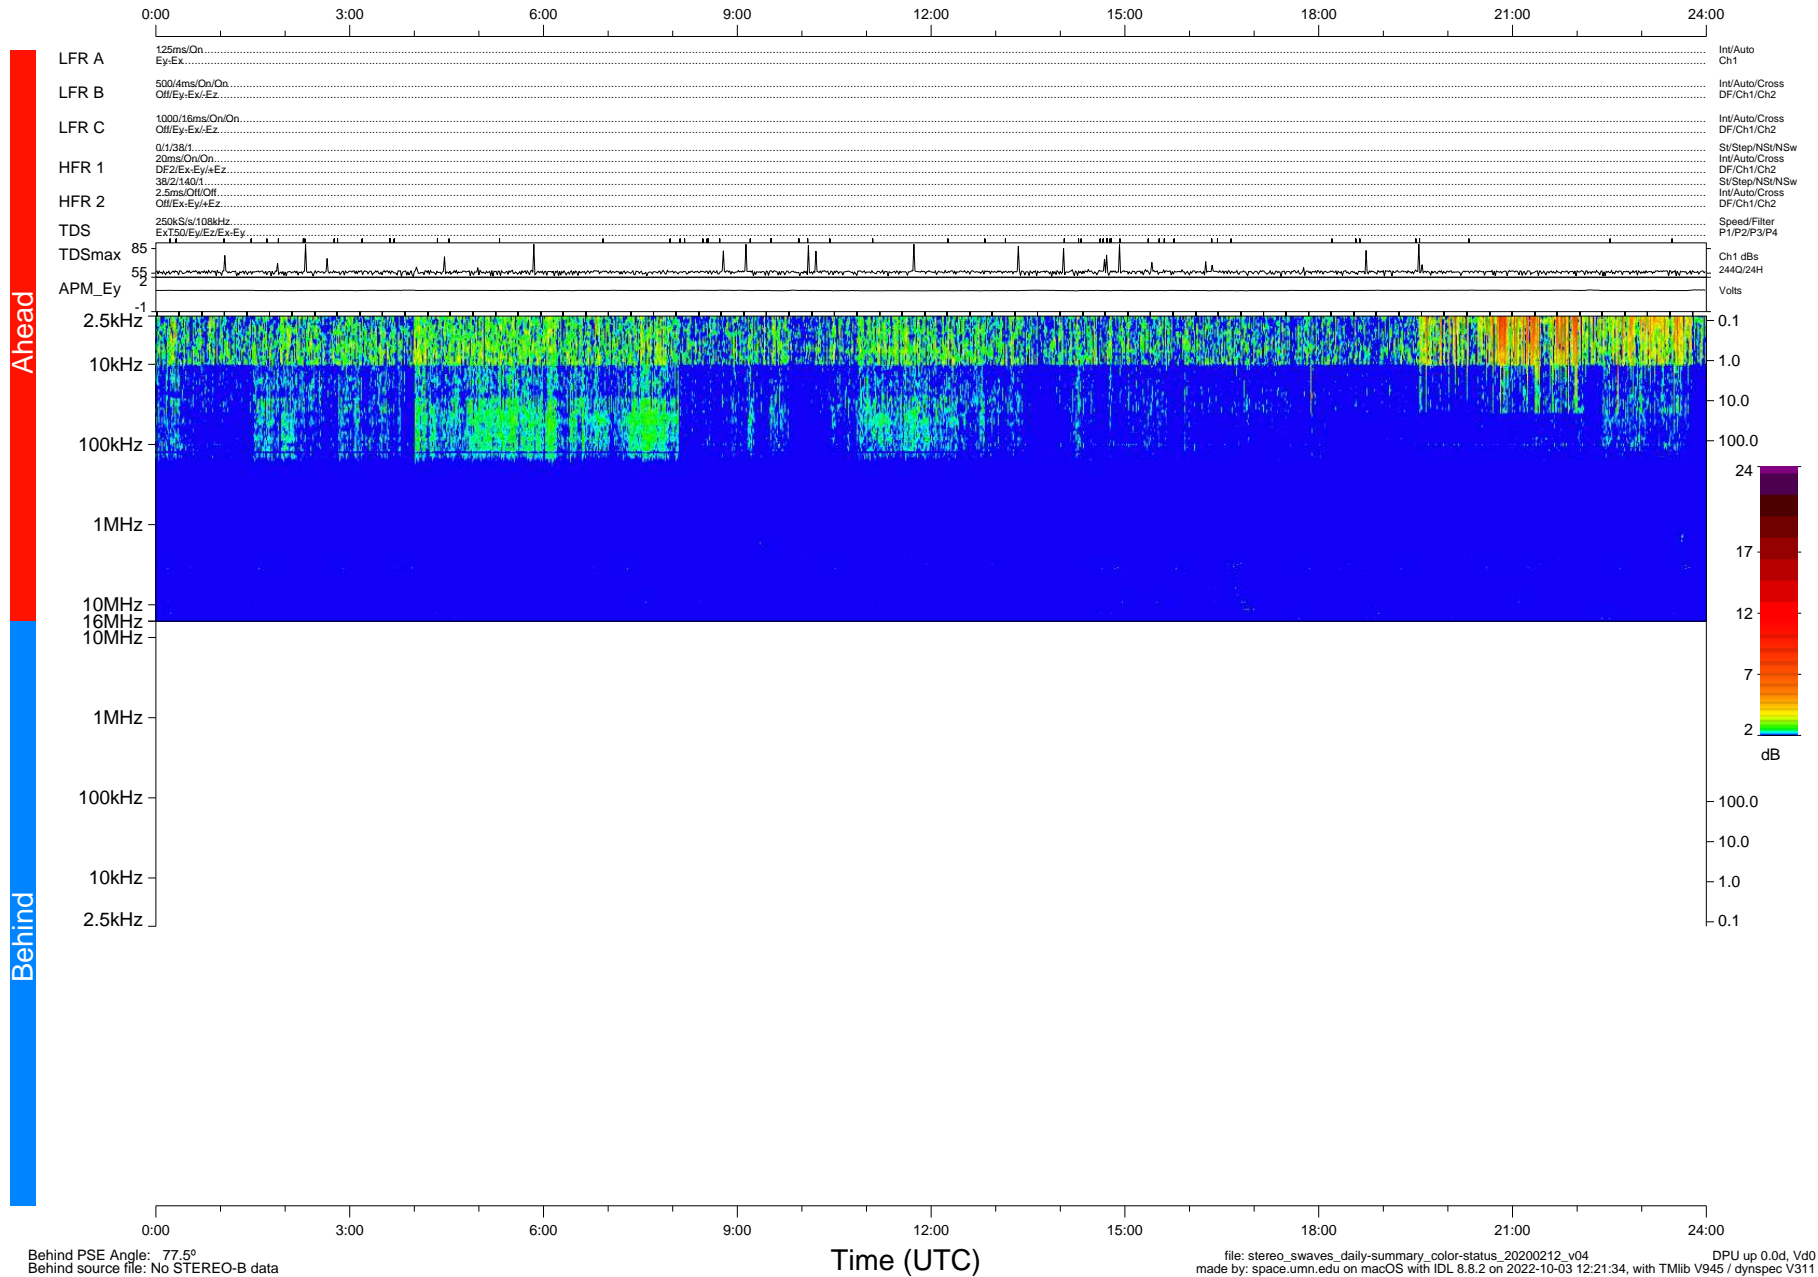

STEREO/WAVES Daily Summary - 12-Feb-2020 (DOY 043)

Ahead source file: swaves_ahead_2020_043_1_06.fin (Recovery: 100.1% HK, 91% Pkts)
Ahead PSE Angle: -77.5°

DPU up 1680.9d, V412d32

Behind PSE Angle: 77.5°
Behind source file: No STEREO-B data