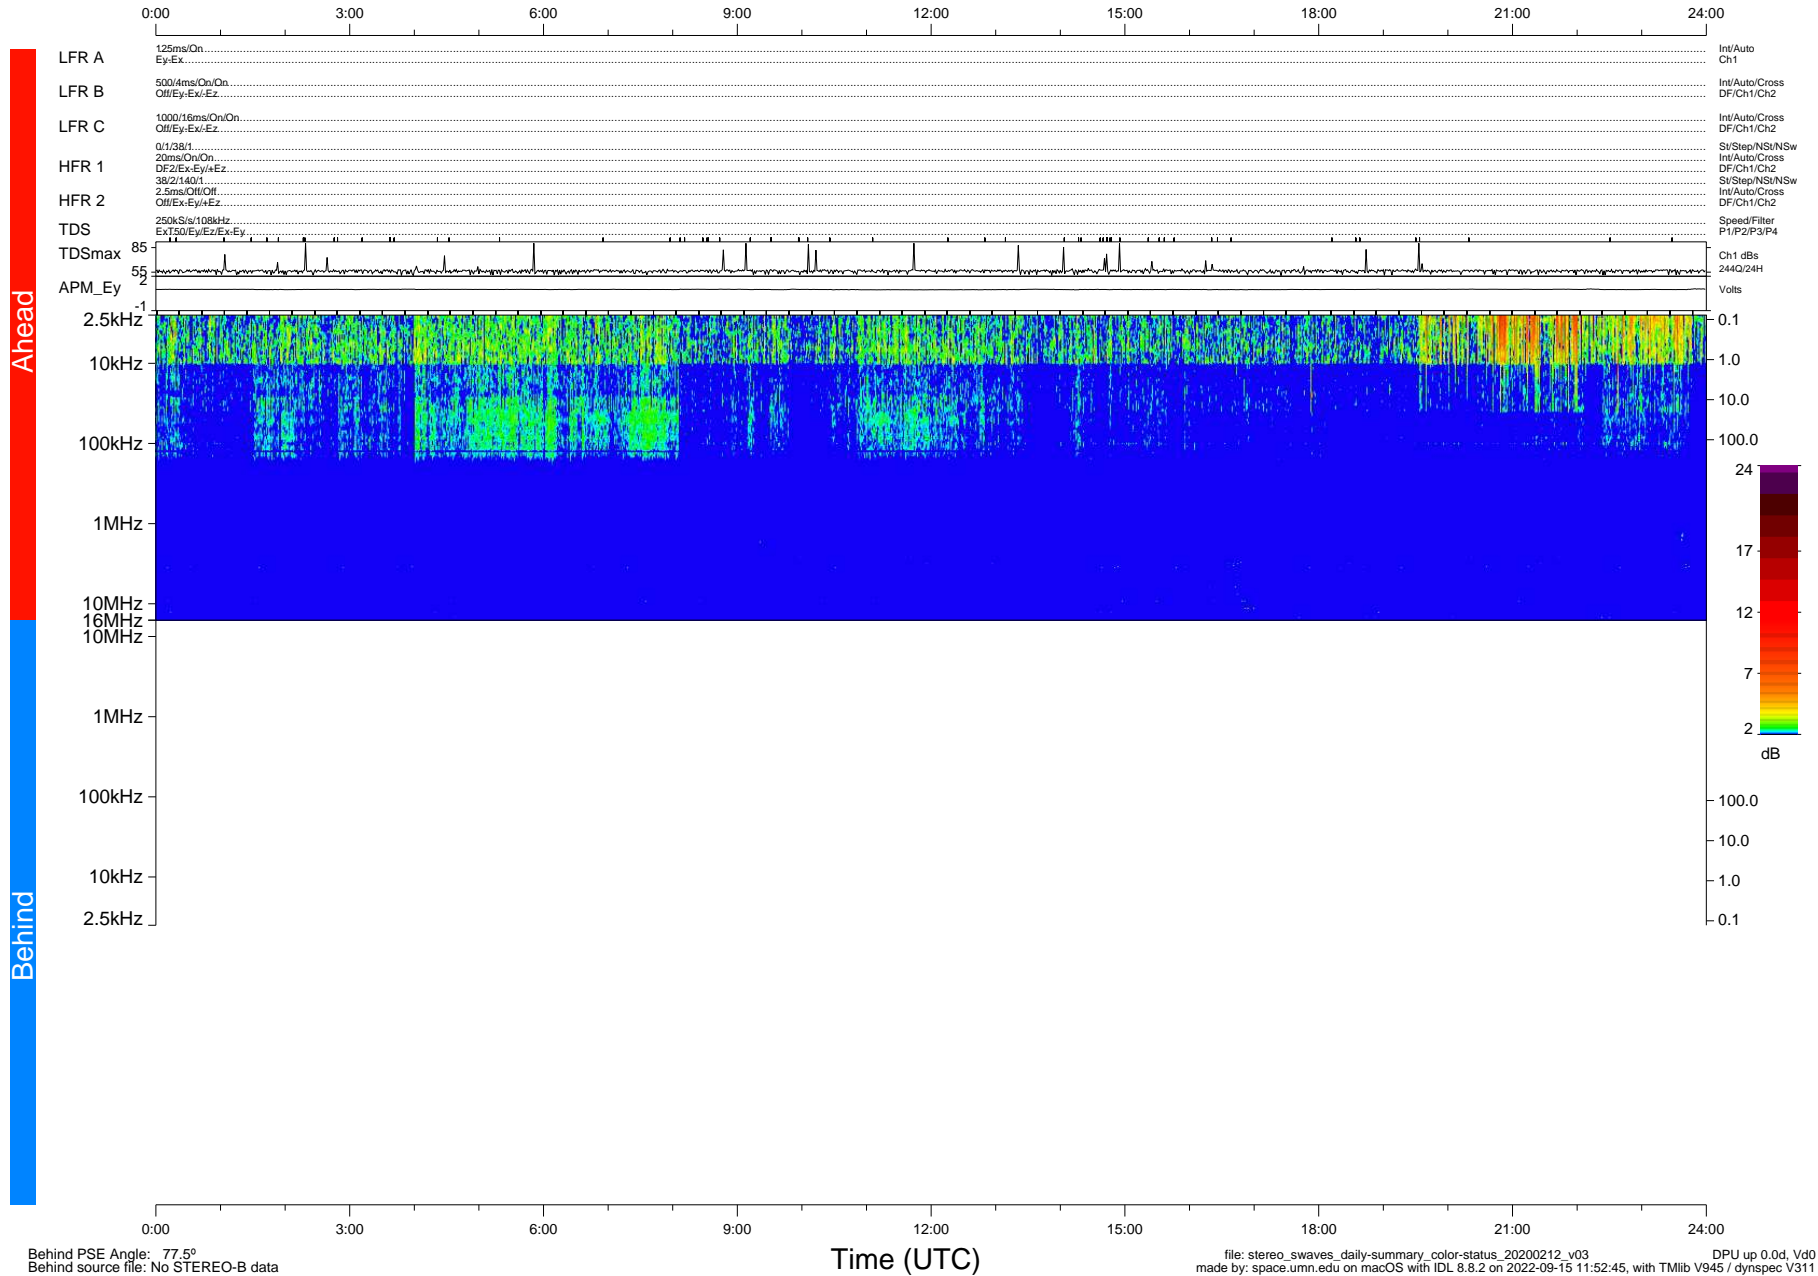

STEREO/WAVES Daily Summary - 12-Feb-2020 (DOY 043)

Ahead source file: swaves_ahead_2020_043_1_06.fin (Recovery: 100.1% HK, 91% Pkts)
Ahead PSE Angle: -77.5°

DPU up 1680.9d, V412d32

Behind PSE Angle: 77.5°
Behind source file: No STEREO-B data