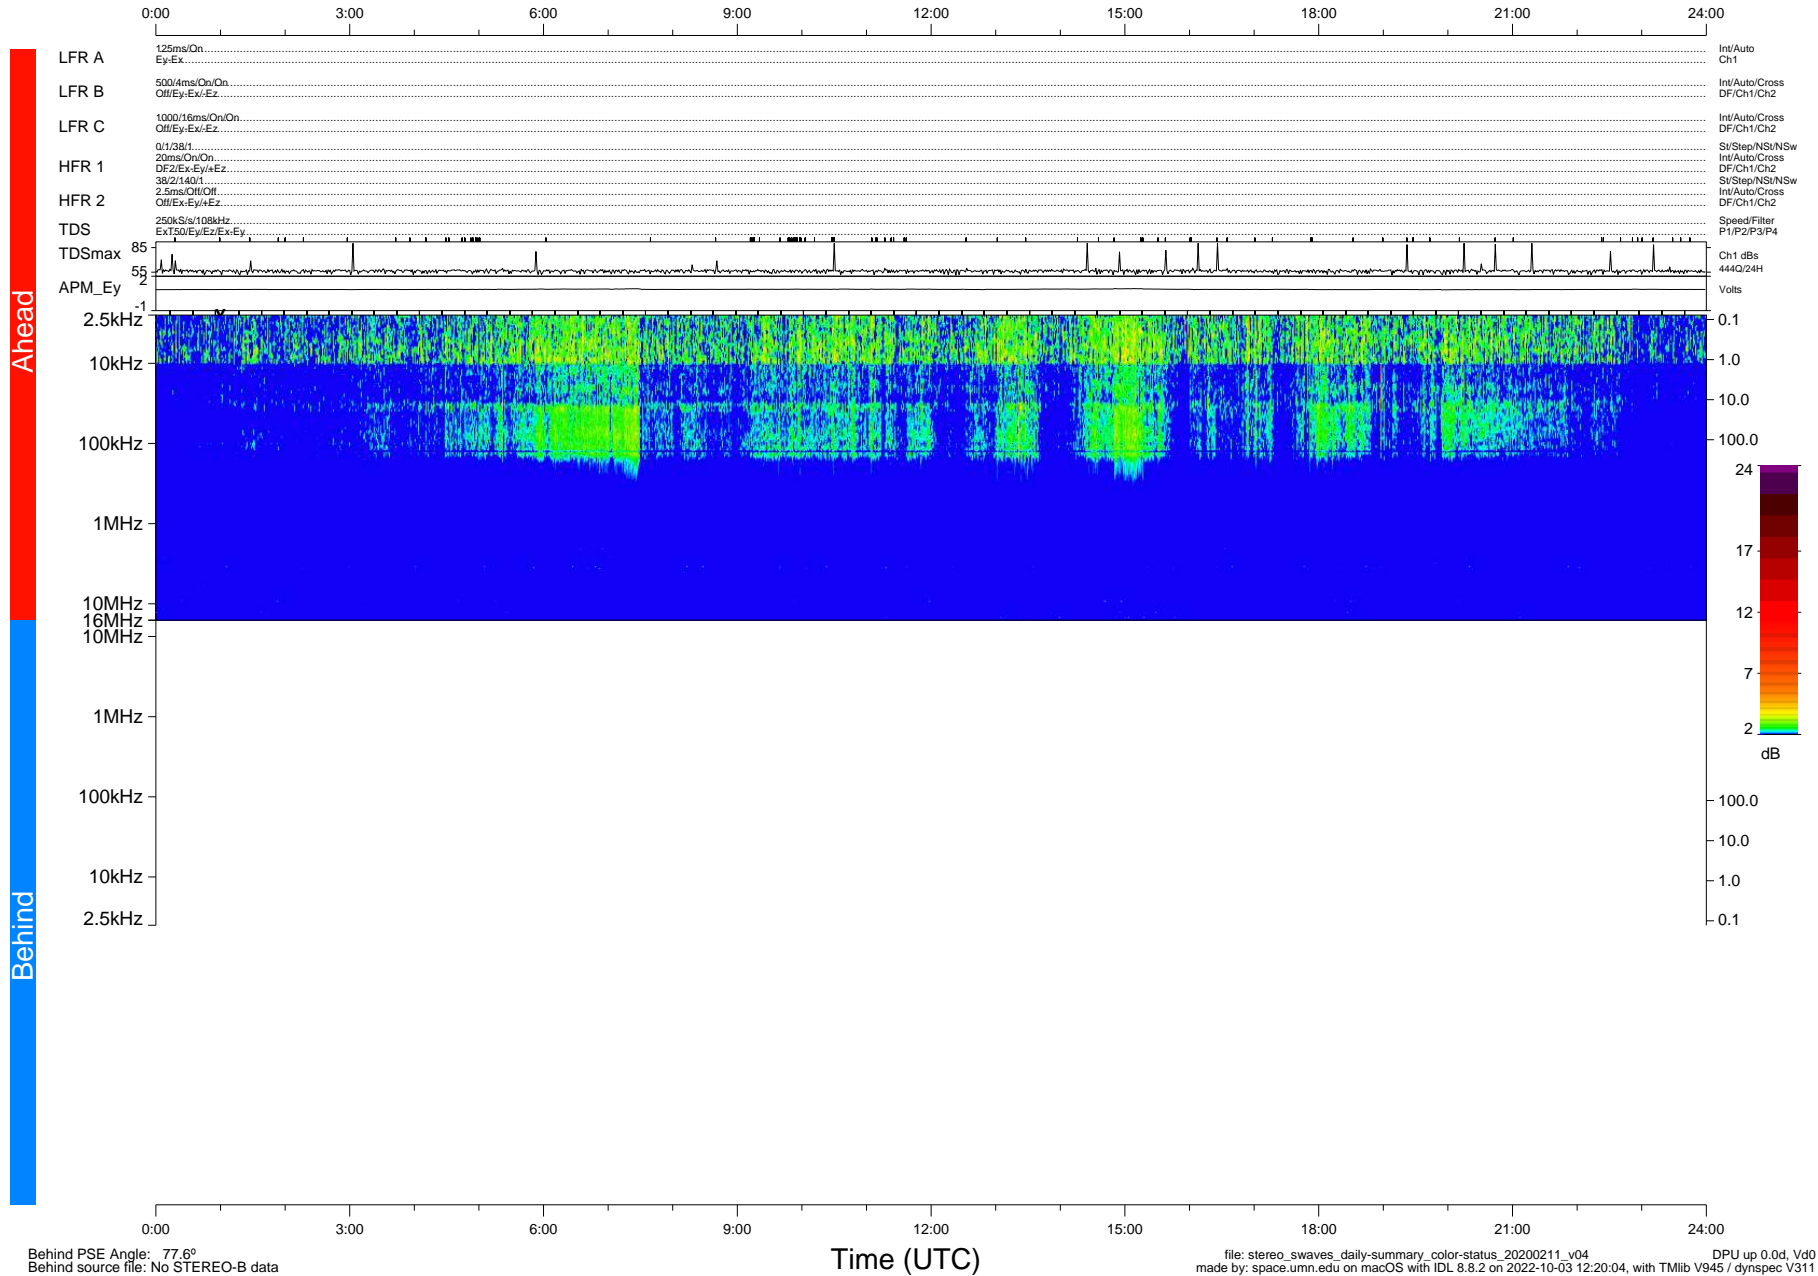

# STEREO/WAVES Daily Summary - 11-Feb-2020 (DOY 042)

Ahead source file: swaves\_ahead\_2020\_042\_1\_06.fin (Recovery: 100.0% HK, 120% Pkts)  
 Ahead PSE Angle: -77.6°

DPU up 1679.9d, V412d32

Behind PSE Angle: 77.6°  
 Behind source file: No STEREO-B data

file: stereo\_swaves\_daily-summary\_color-status\_20200211\_v04  
 made by: space.umn.edu on macOS with IDL 8.8.2 on 2022-10-03 12:20:04, with TLib V945 / dynspec V311  
 DPU up 0.0d, Vd0