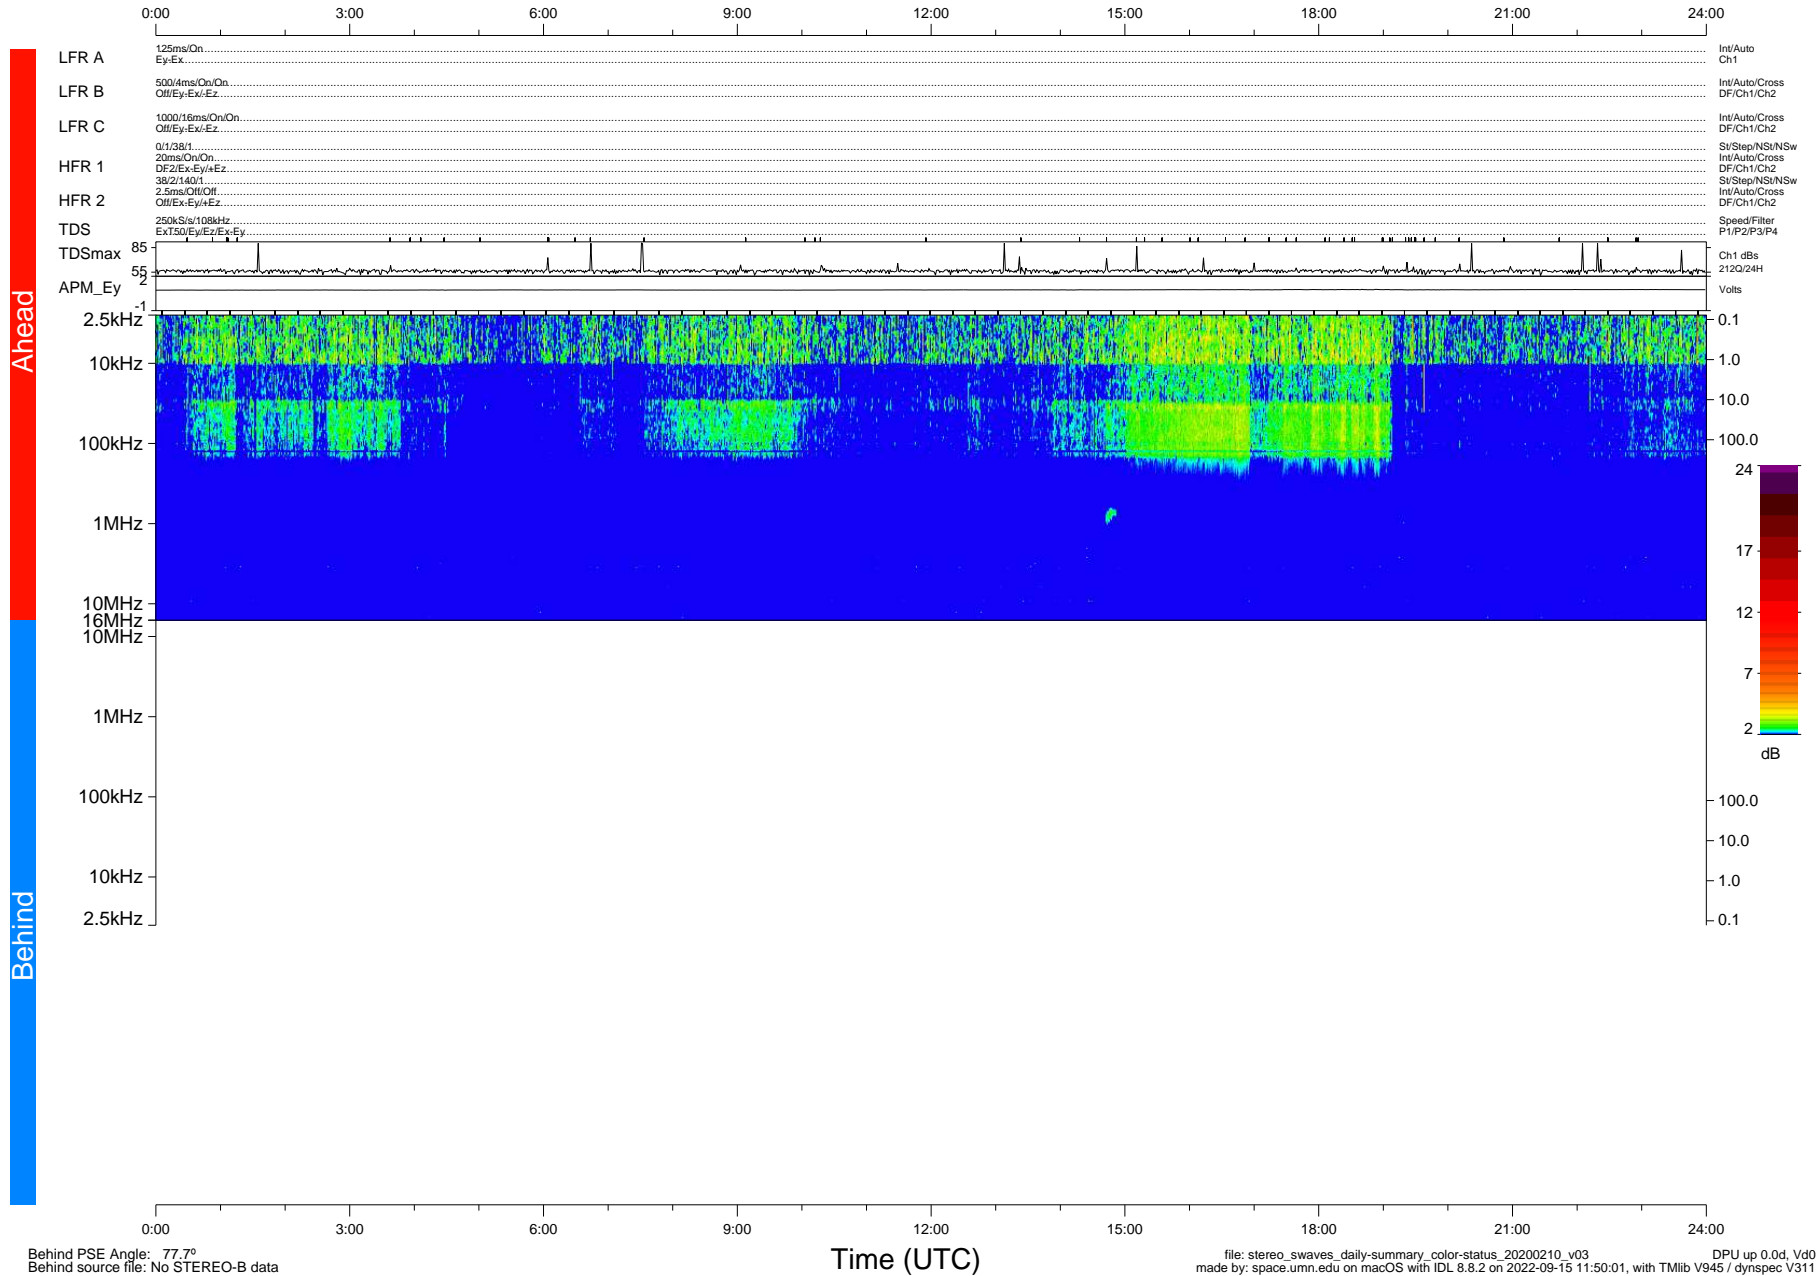

STEREO/WAVES Daily Summary - 10-Feb-2020 (DOY 041)

Ahead source file: swaves_ahead_2020_041_1_06.fin (Recovery: 100.0% HK, 86% Pkts)
Ahead PSE Angle: -77.6°

DPU up 1678.9d, V412d32

Behind PSE Angle: 77.7°
Behind source file: No STEREO-B data