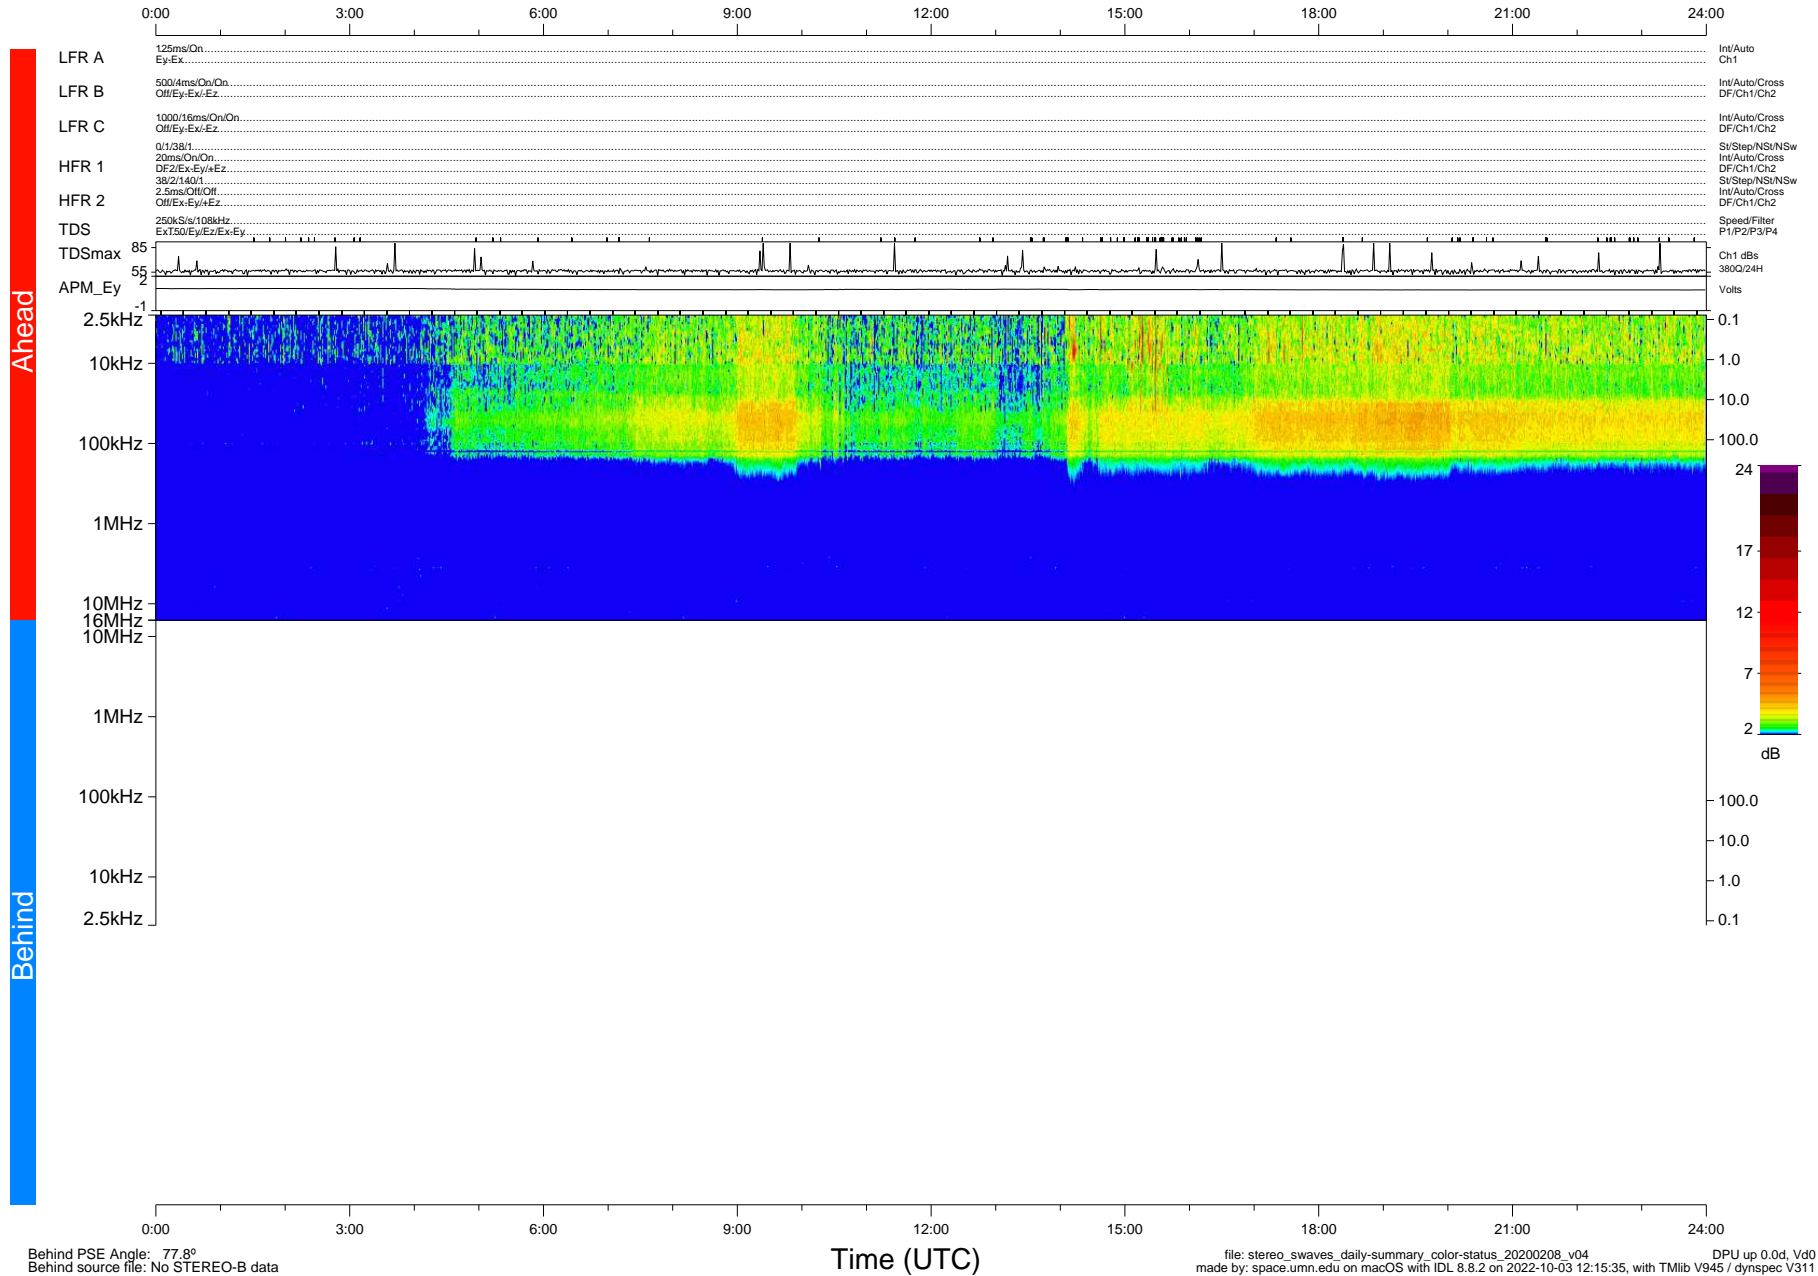

# STEREO/WAVES Daily Summary - 08-Feb-2020 (DOY 039)

Ahead source file: swaves\_ahead\_2020\_039\_1\_05.fin (Recovery: 100.0% HK, 111% Pkts)  
 Ahead PSE Angle: -77.7°

DPU up 1676.9d, V412d32

Behind PSE Angle: 77.8°  
 Behind source file: No STEREO-B data

Time (UTC)

file: stereo\_swaves\_daily-summary\_color-status\_20200208\_v04 DPU up 0.0d, Vd0  
 made by: space.umn.edu on macOS with IDL 8.8.2 on 2022-10-03 12:15:35, with Tlib V945 / dynspec V311