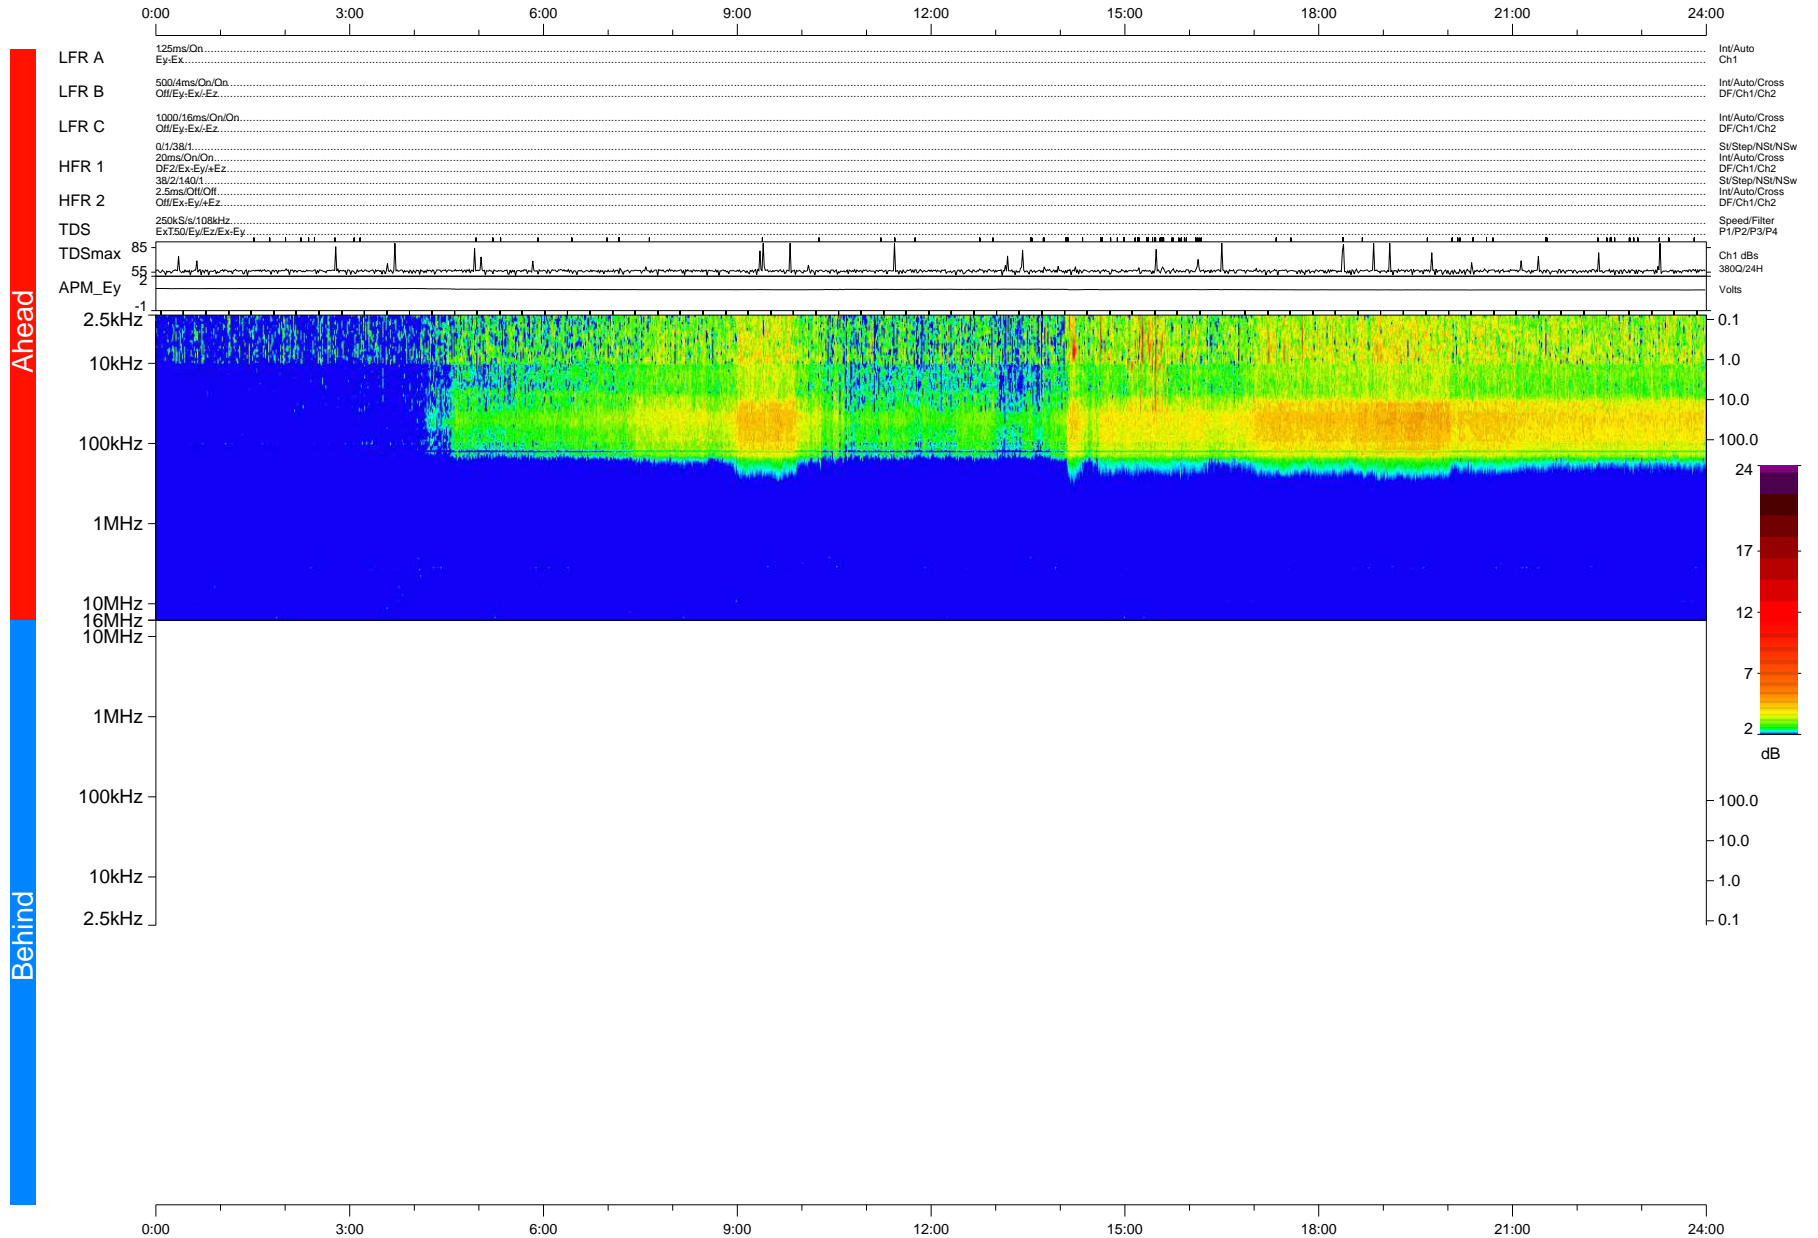

STEREO/WAVES Daily Summary - 08-Feb-2020 (DOY 039)

Ahead source file: swaves_ahead_2020_039_1_05.fin (Recovery: 100.0% HK, 111% Pkts)
 Ahead PSE Angle: -77.7°

DPU up 1676.9d, V412d32

Behind PSE Angle: 77.8°
 Behind source file: No STEREO-B data

Time (UTC)

file: stereo_swaves_daily-summary_color-status_20200208_v03 DPU up 0.0d, Vd0
 made by: space.umn.edu on macOS with IDL 8.8.2 on 2022-09-15 11:47:20, with Tlib V945 / dynspec V311