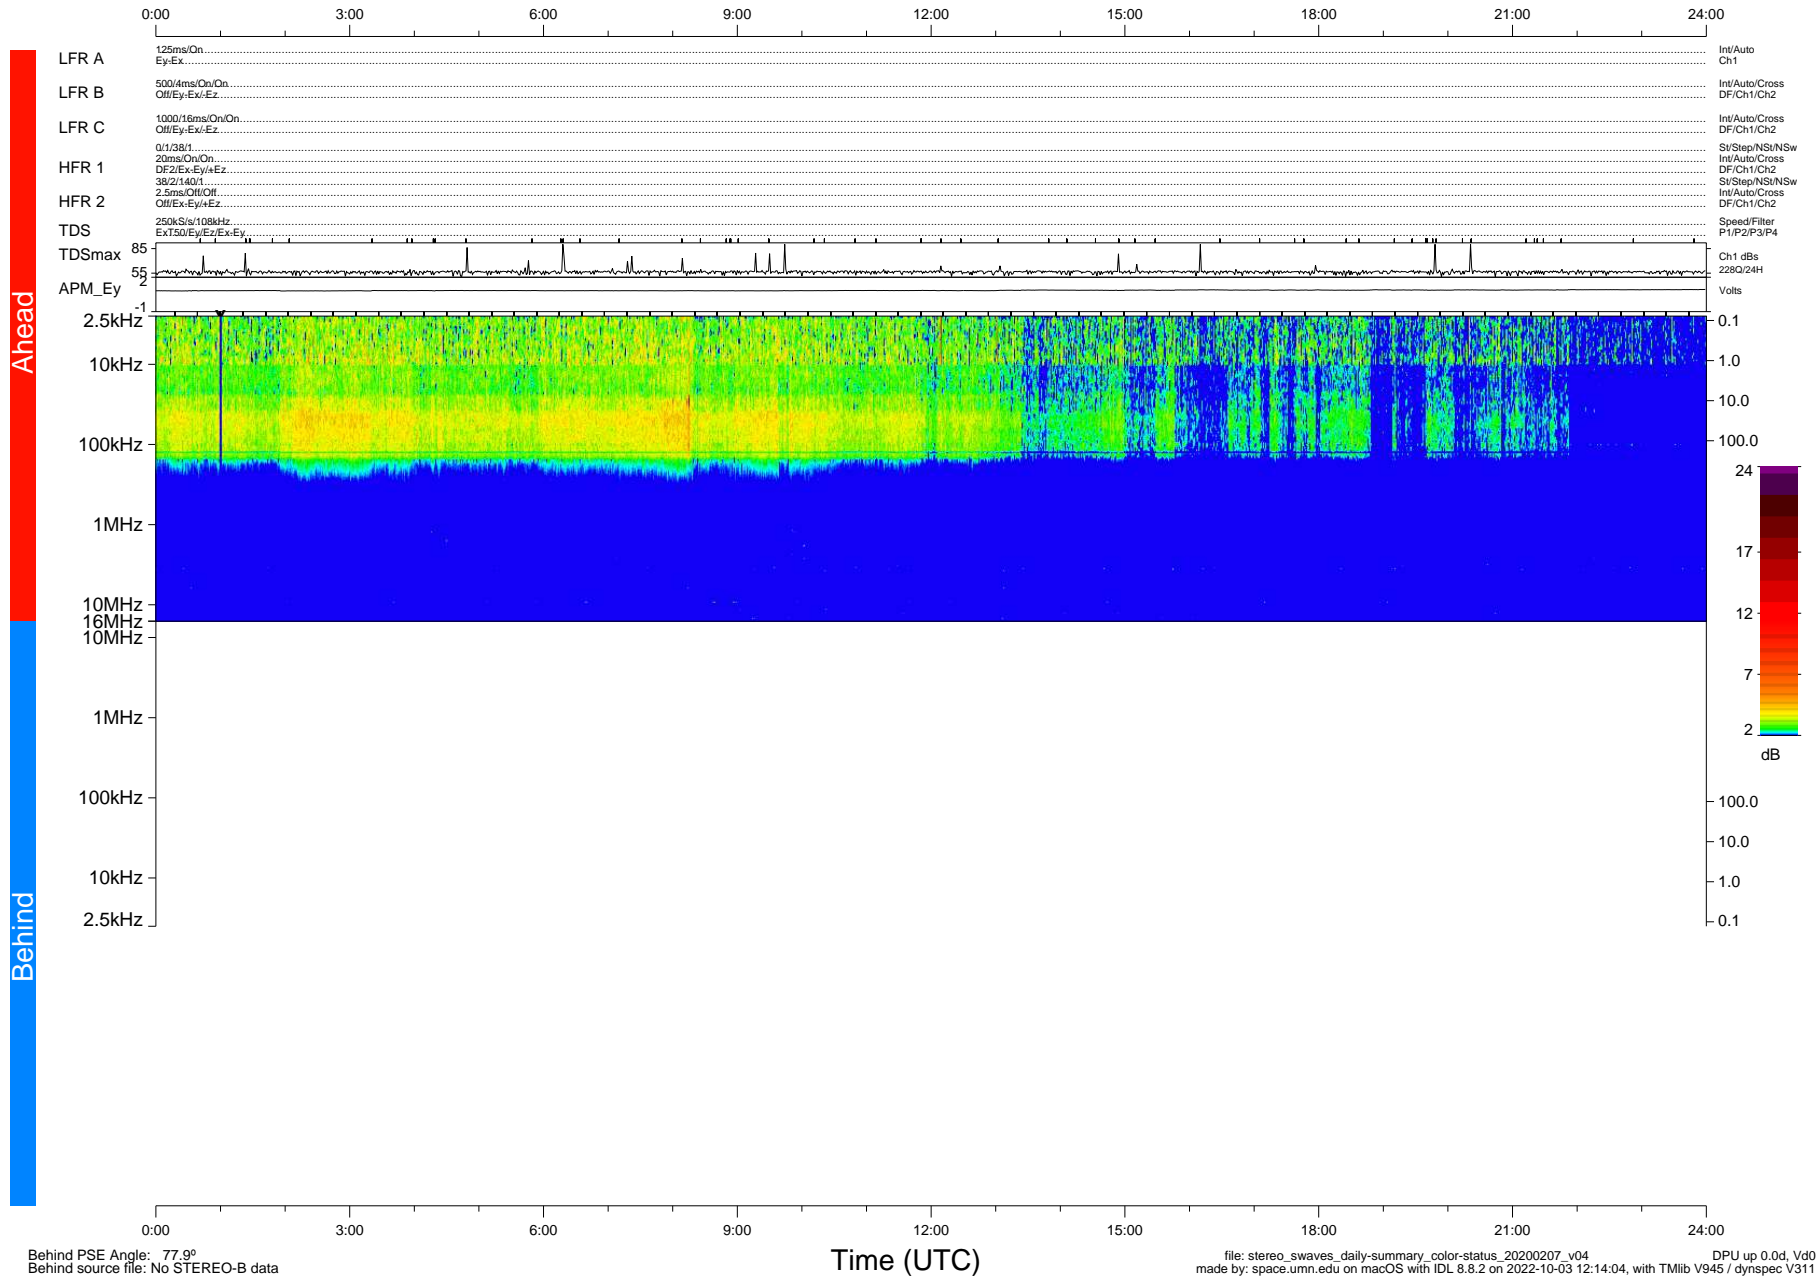

STEREO/WAVES Daily Summary - 07-Feb-2020 (DOY 038)

Ahead source file: swaves_ahead_2020_038_1_05.fin (Recovery: 100.0% HK, 88% Pkts)
Ahead PSE Angle: -77.7°

DPU up 1675.9d, V412d32

Behind PSE Angle: 77.9°
Behind source file: No STEREO-B data