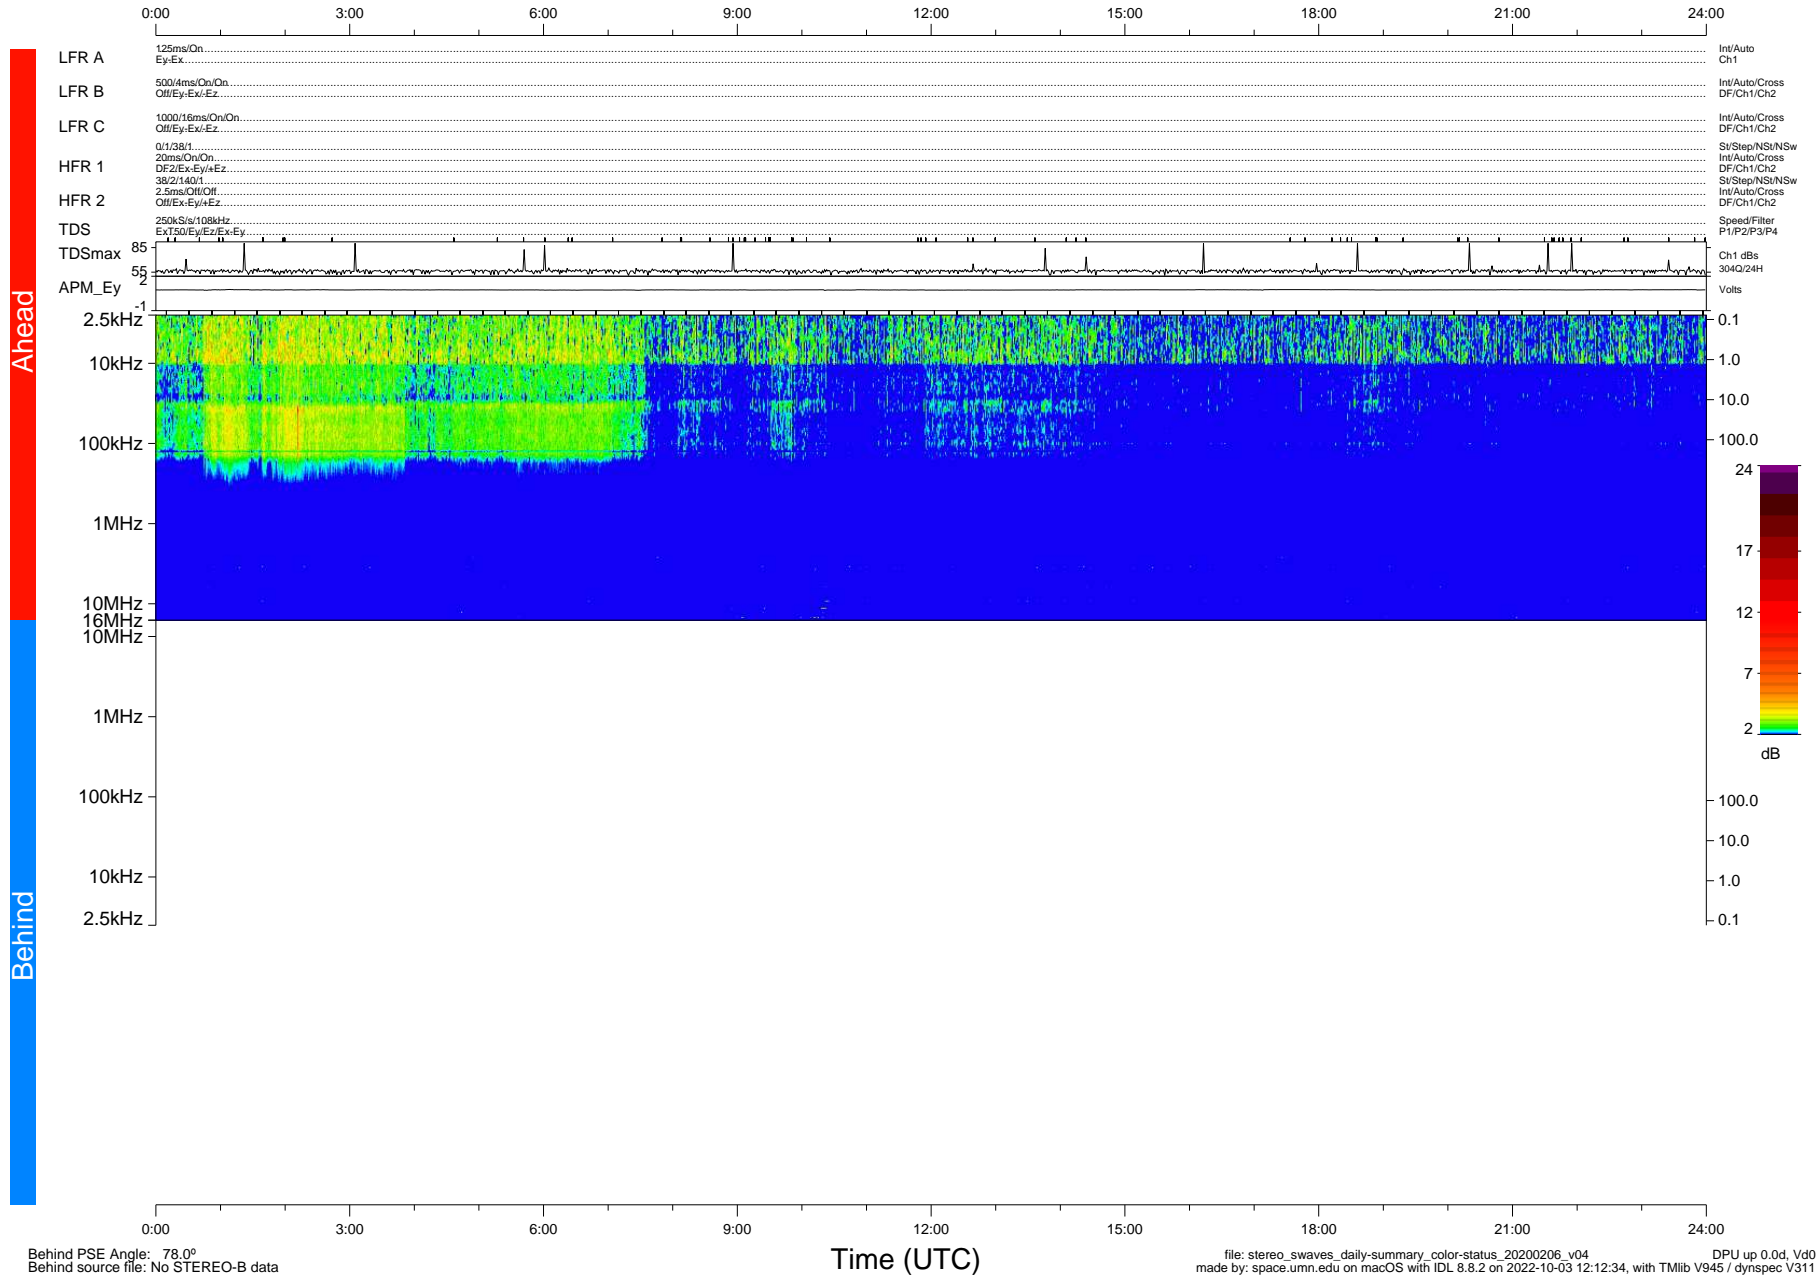

STEREO/WAVES Daily Summary - 06-Feb-2020 (DOY 037)

Ahead source file: swaves_ahead_2020_037_1_05.fin (Recovery: 100.0% HK, 99% Pkts)
Ahead PSE Angle: -77.8°

DPU up 1674.9d, V412d32

Behind PSE Angle: 78.0°
Behind source file: No STEREO-B data