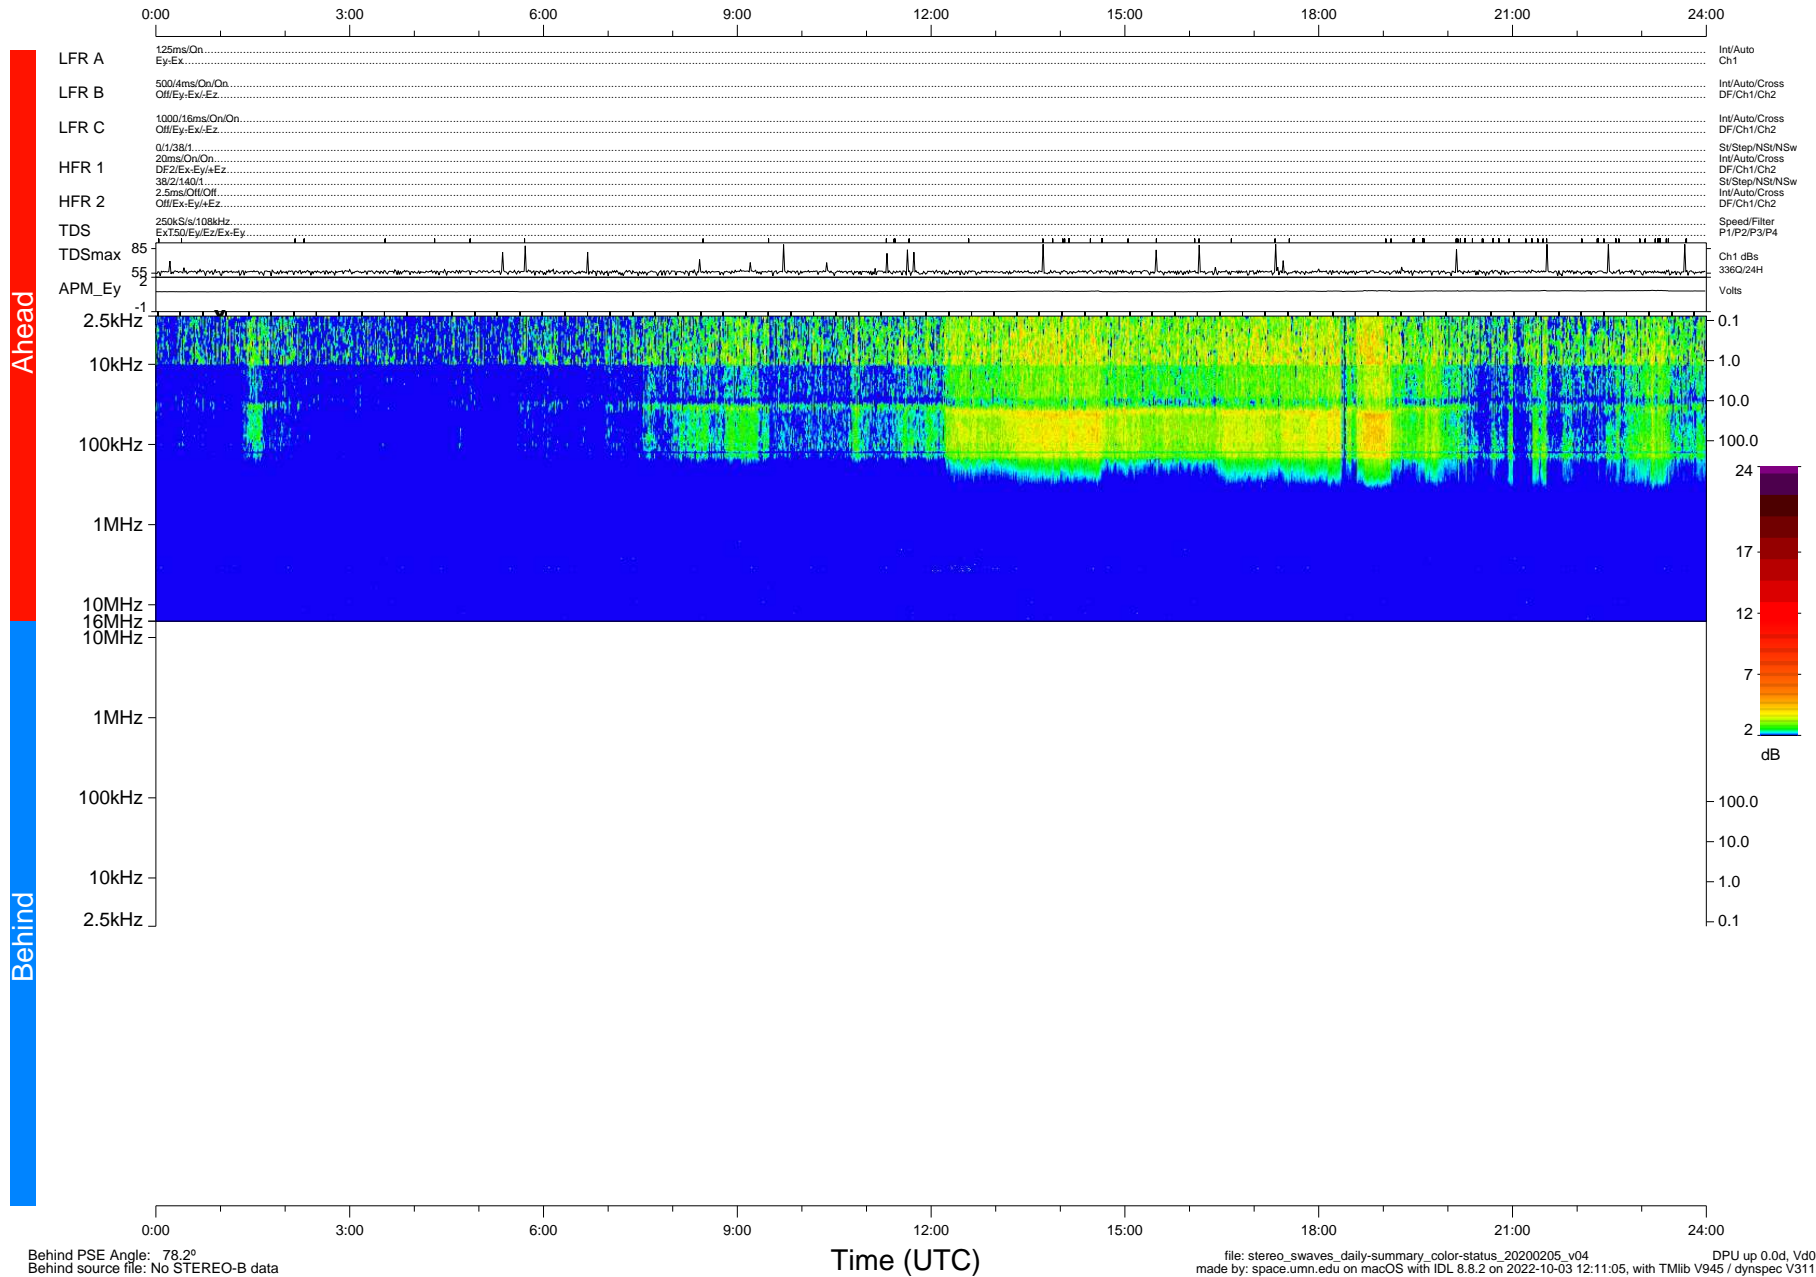

STEREO/WAVES Daily Summary - 05-Feb-2020 (DOY 036)

Ahead source file: swaves_ahead_2020_036_1_05.fin (Recovery: 100.0% HK, 104% Pkts)
 Ahead PSE Angle: -77.7°

DPU up 1673.9d, V412d32

Behind PSE Angle: 78.2°
 Behind source file: No STEREO-B data

file: stereo_swaves_daily-summary_color-status_20200205_v04
 made by: space.umn.edu on macOS with IDL 8.8.2 on 2022-10-03 12:11:05, with Tlib V945 / dynspec V311
 DPU up 0.0d, Vd0