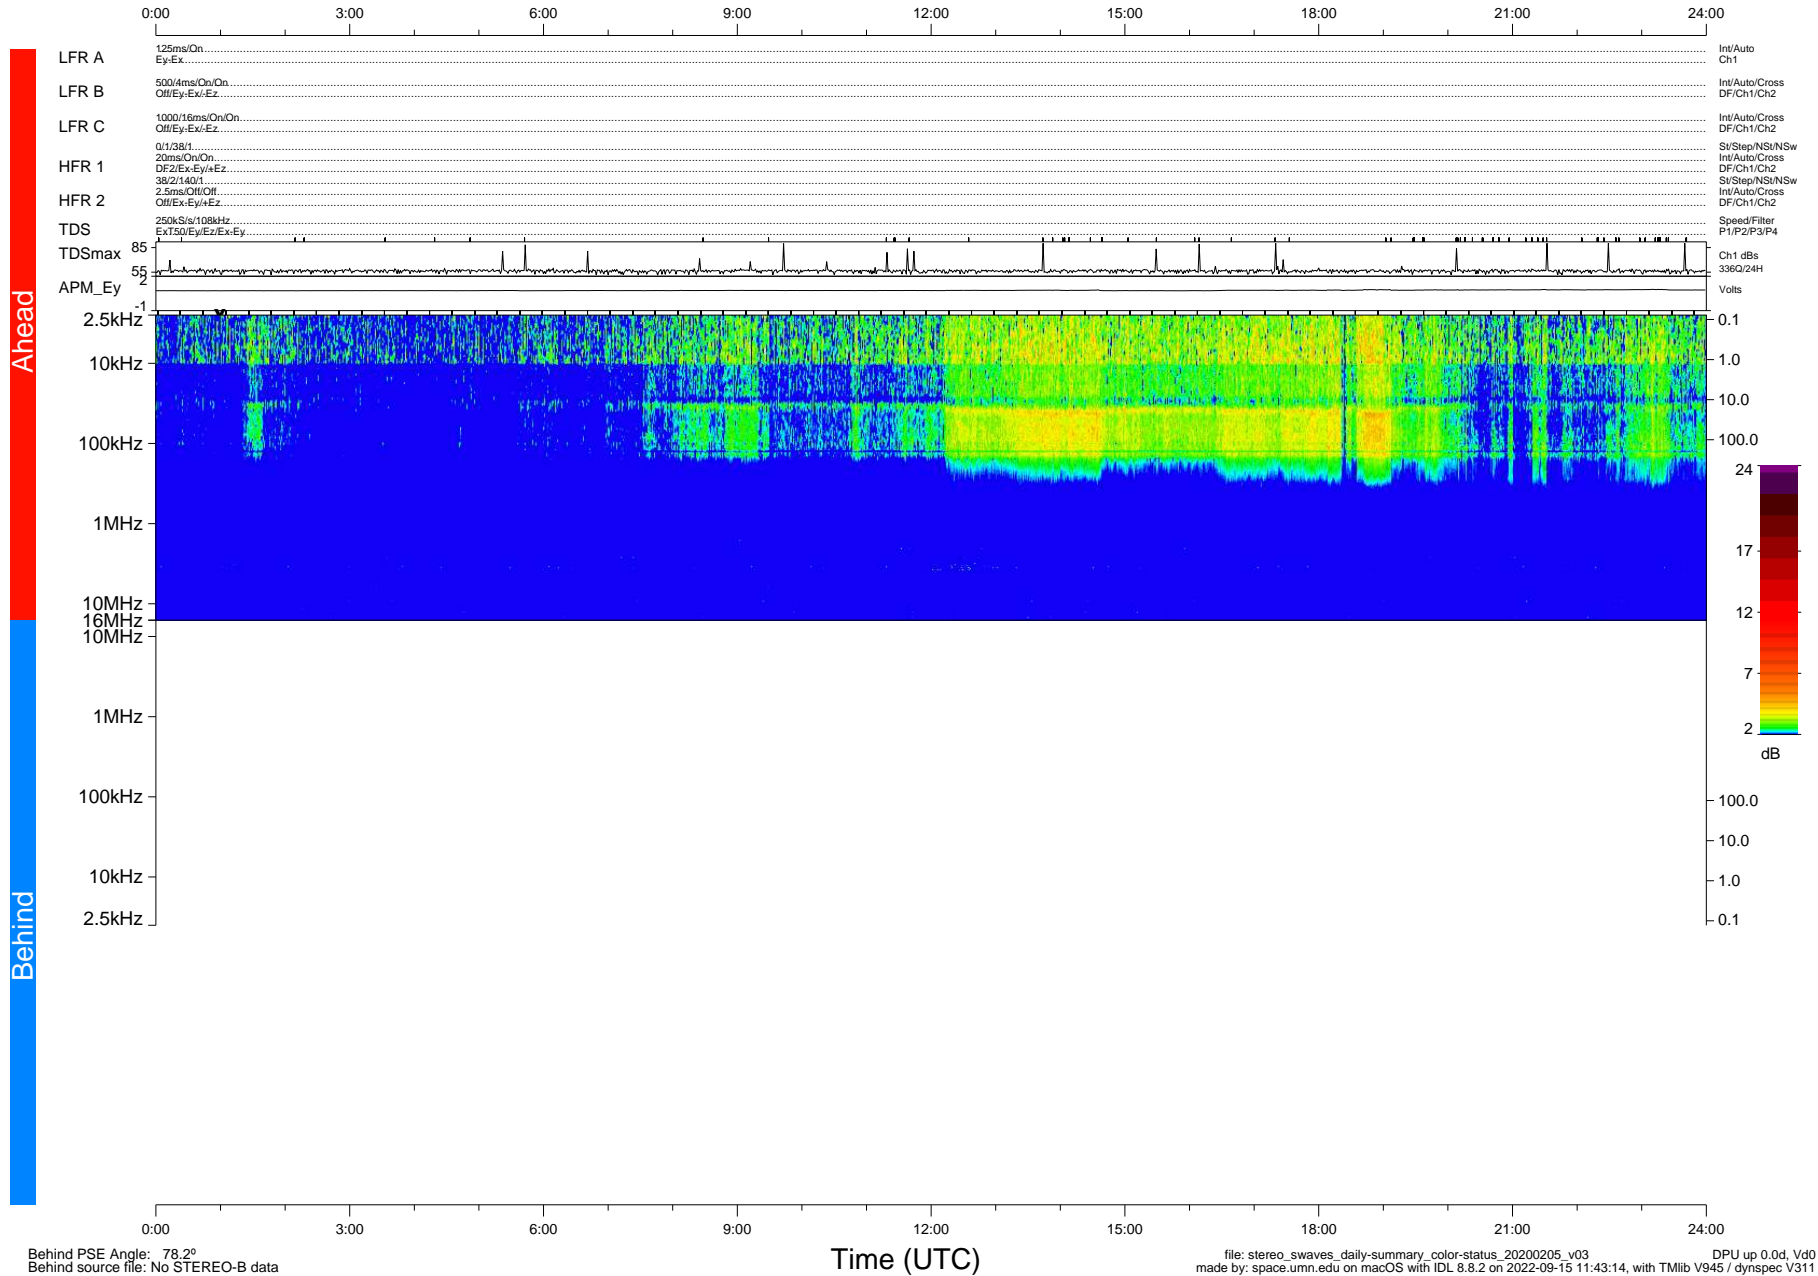

STEREO/WAVES Daily Summary - 05-Feb-2020 (DOY 036)

Ahead source file: swaves_ahead_2020_036_1_05.fin (Recovery: 100.0% HK, 104% Pkts)
Ahead PSE Angle: -77.7°

DPU up 1673.9d, V412d32

Behind PSE Angle: 78.2°
Behind source file: No STEREO-B data