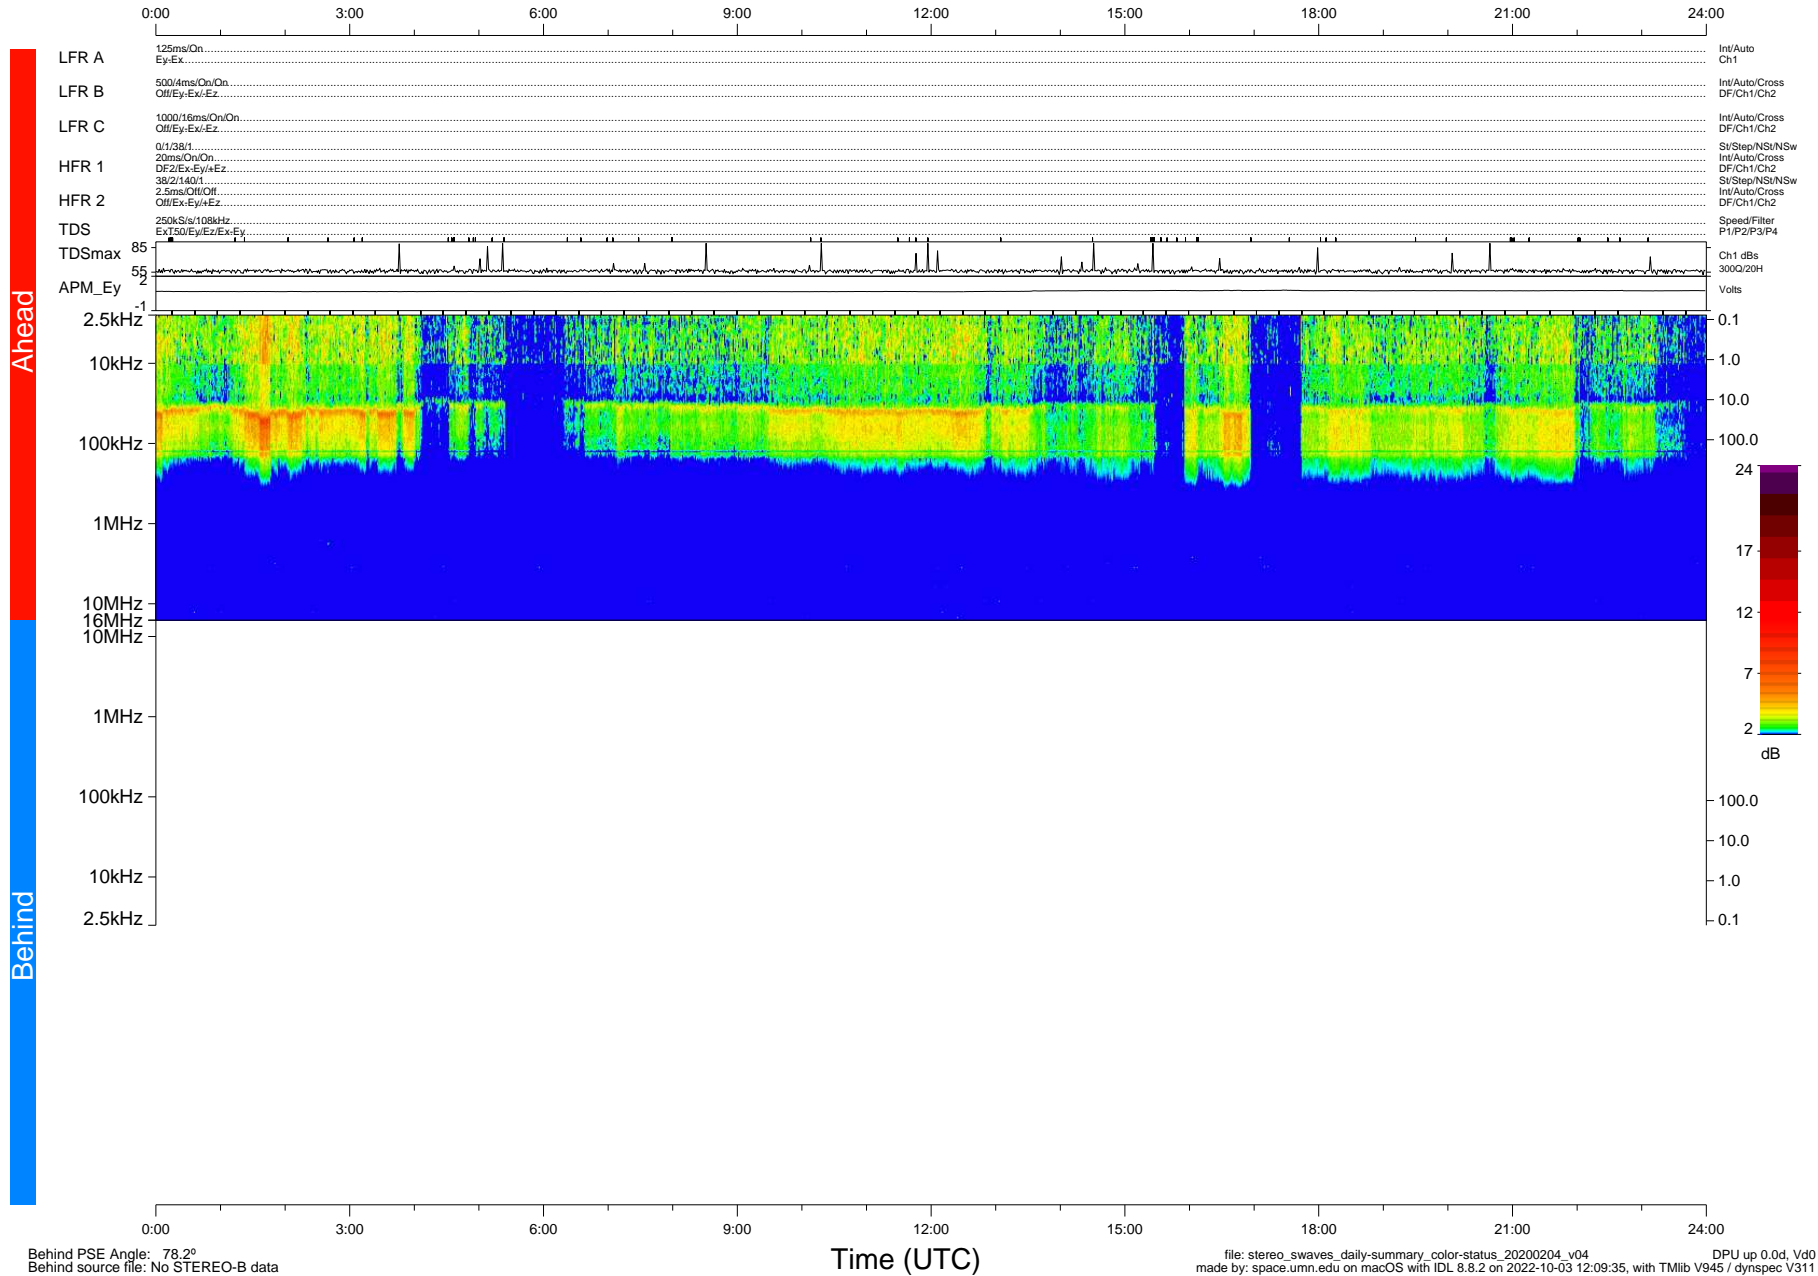

STEREO/WAVES Daily Summary - 04-Feb-2020 (DOY 035)

Ahead source file: swaves_ahead_2020_035_1_05.fin (Recovery: 100.0% HK, 98% PKts)
Ahead PSE Angle: -77.7°

DPU up 1672.9d, V412d32

Behind PSE Angle: 78.2°
Behind source file: No STEREO-B data