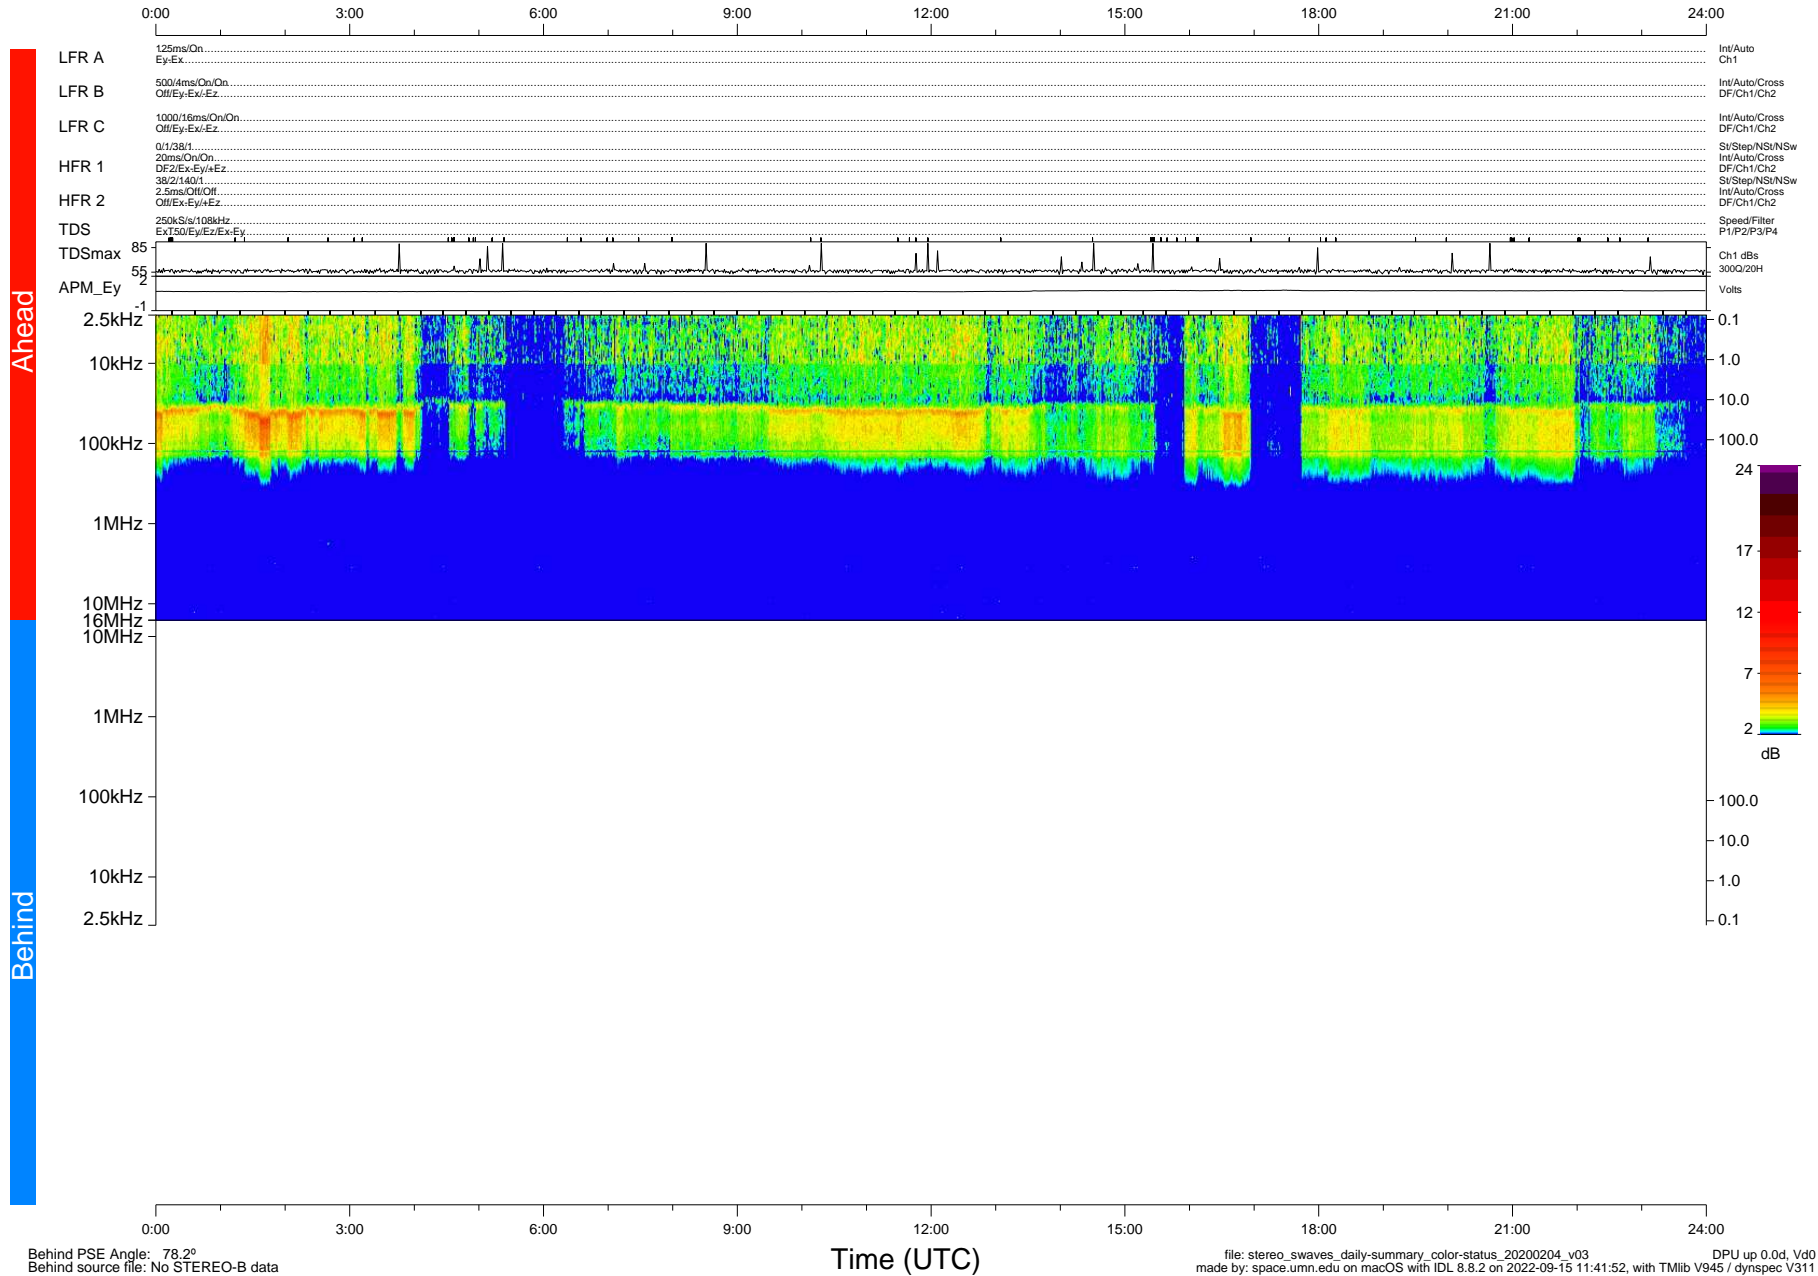

# STEREO/WAVES Daily Summary - 04-Feb-2020 (DOY 035)

Ahead source file: swaves\_ahead\_2020\_035\_1\_05.fin (Recovery: 100.0% HK, 98% PKts)  
 Ahead PSE Angle: -77.7°

DPU up 1672.9d, V412d32

Behind PSE Angle: 78.2°  
 Behind source file: No STEREO-B data

file: stereo\_swaves\_daily-summary\_color-status\_20200204\_v03 DPU up 0.0d, V40  
 made by: space.umn.edu on macOS with IDL 8.8.2 on 2022-09-15 11:41:52, with Tlib V945 / dynspec V311