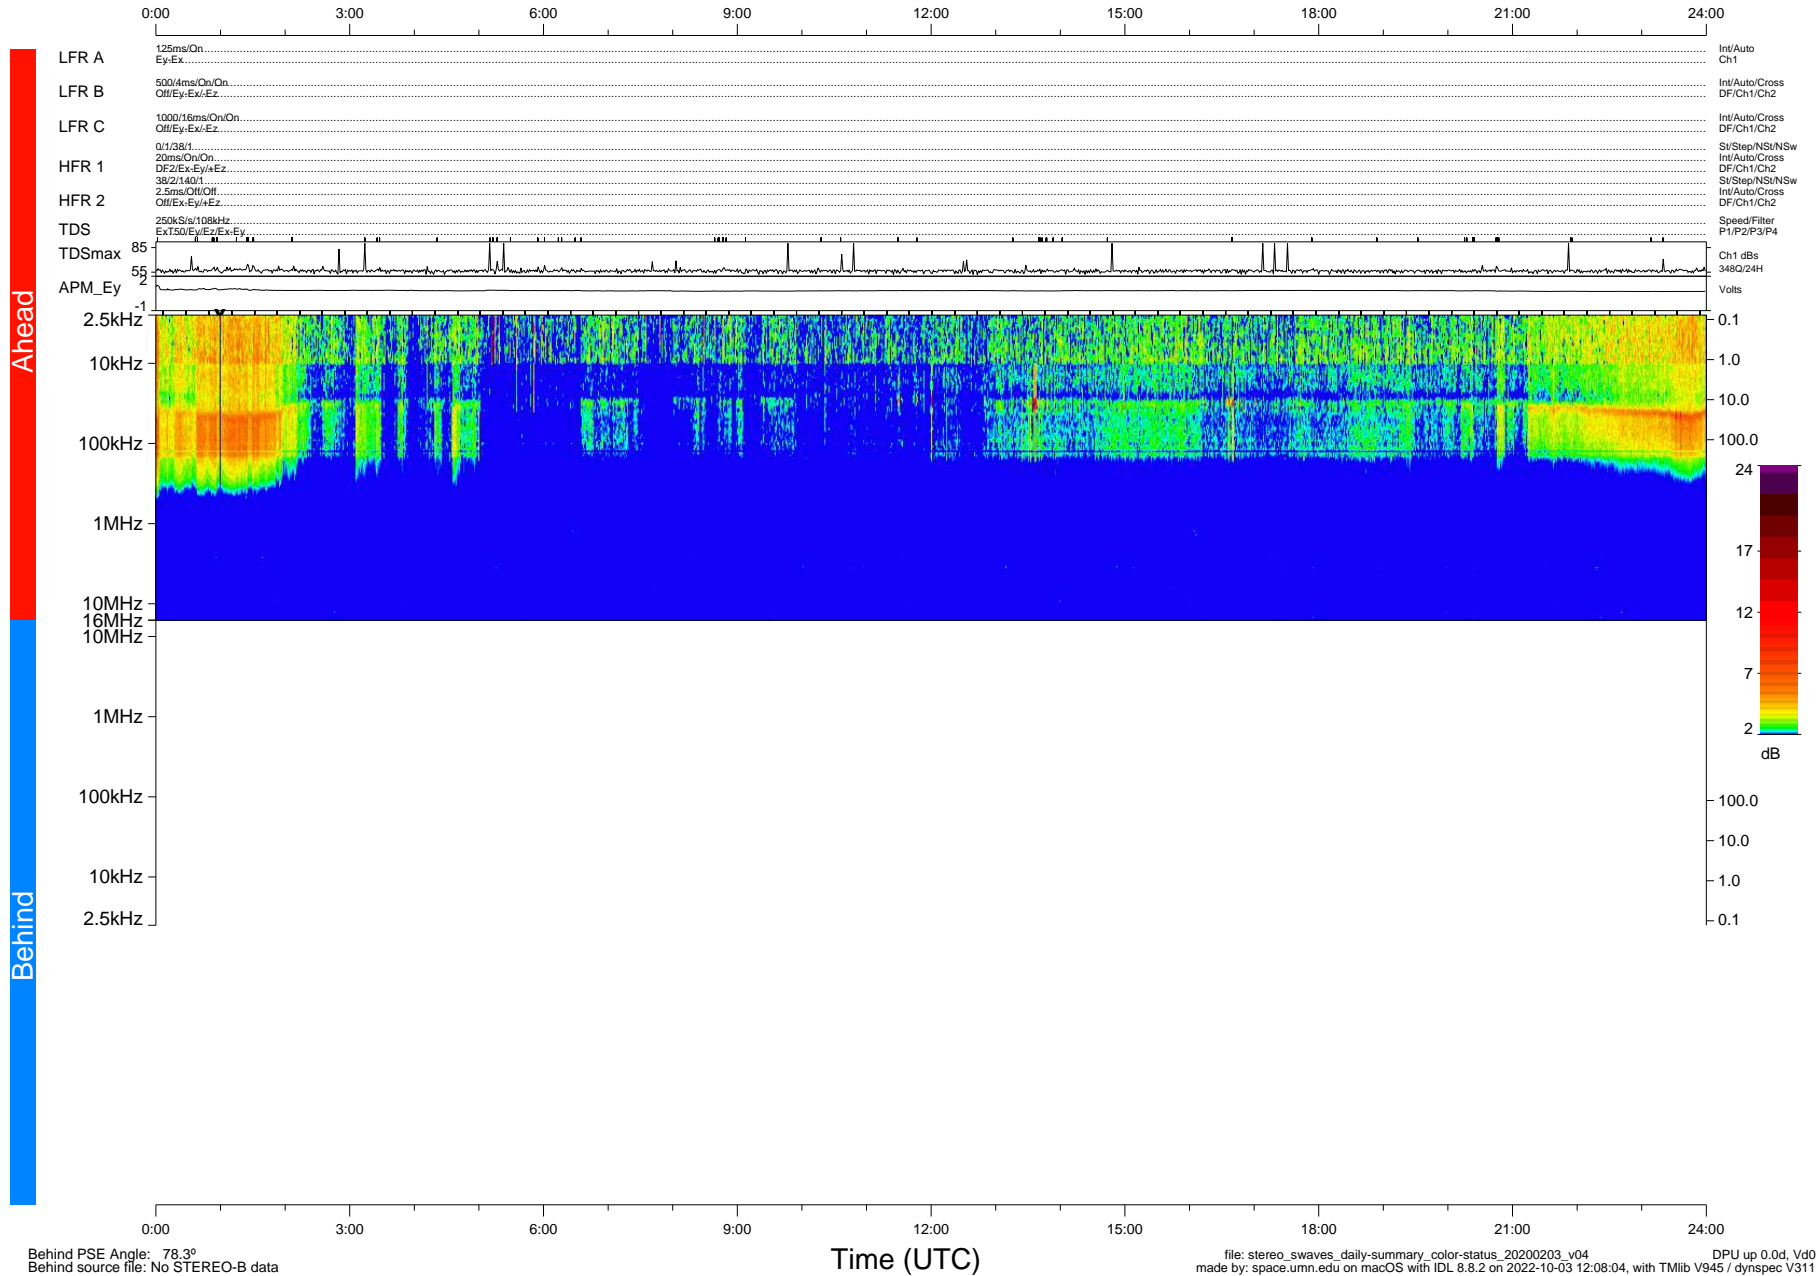

STEREO/WAVES Daily Summary - 03-Feb-2020 (DOY 034)

Ahead source file: swaves_ahead_2020_034_1_05.fin (Recovery: 100.0% HK, 106% Pkts)
 Ahead PSE Angle: -77.8°

DPU up 1671.9d, V412d32

Behind PSE Angle: 78.3°
 Behind source file: No STEREO-B data

Time (UTC)

file: stereo_swaves_daily-summary_color-status_20200203_v04 DPU up 0.0d, Vd0
 made by: space.umn.edu on macOS with IDL 8.8.2 on 2022-10-03 12:08:04, with Tlib V945 / dynspec V311