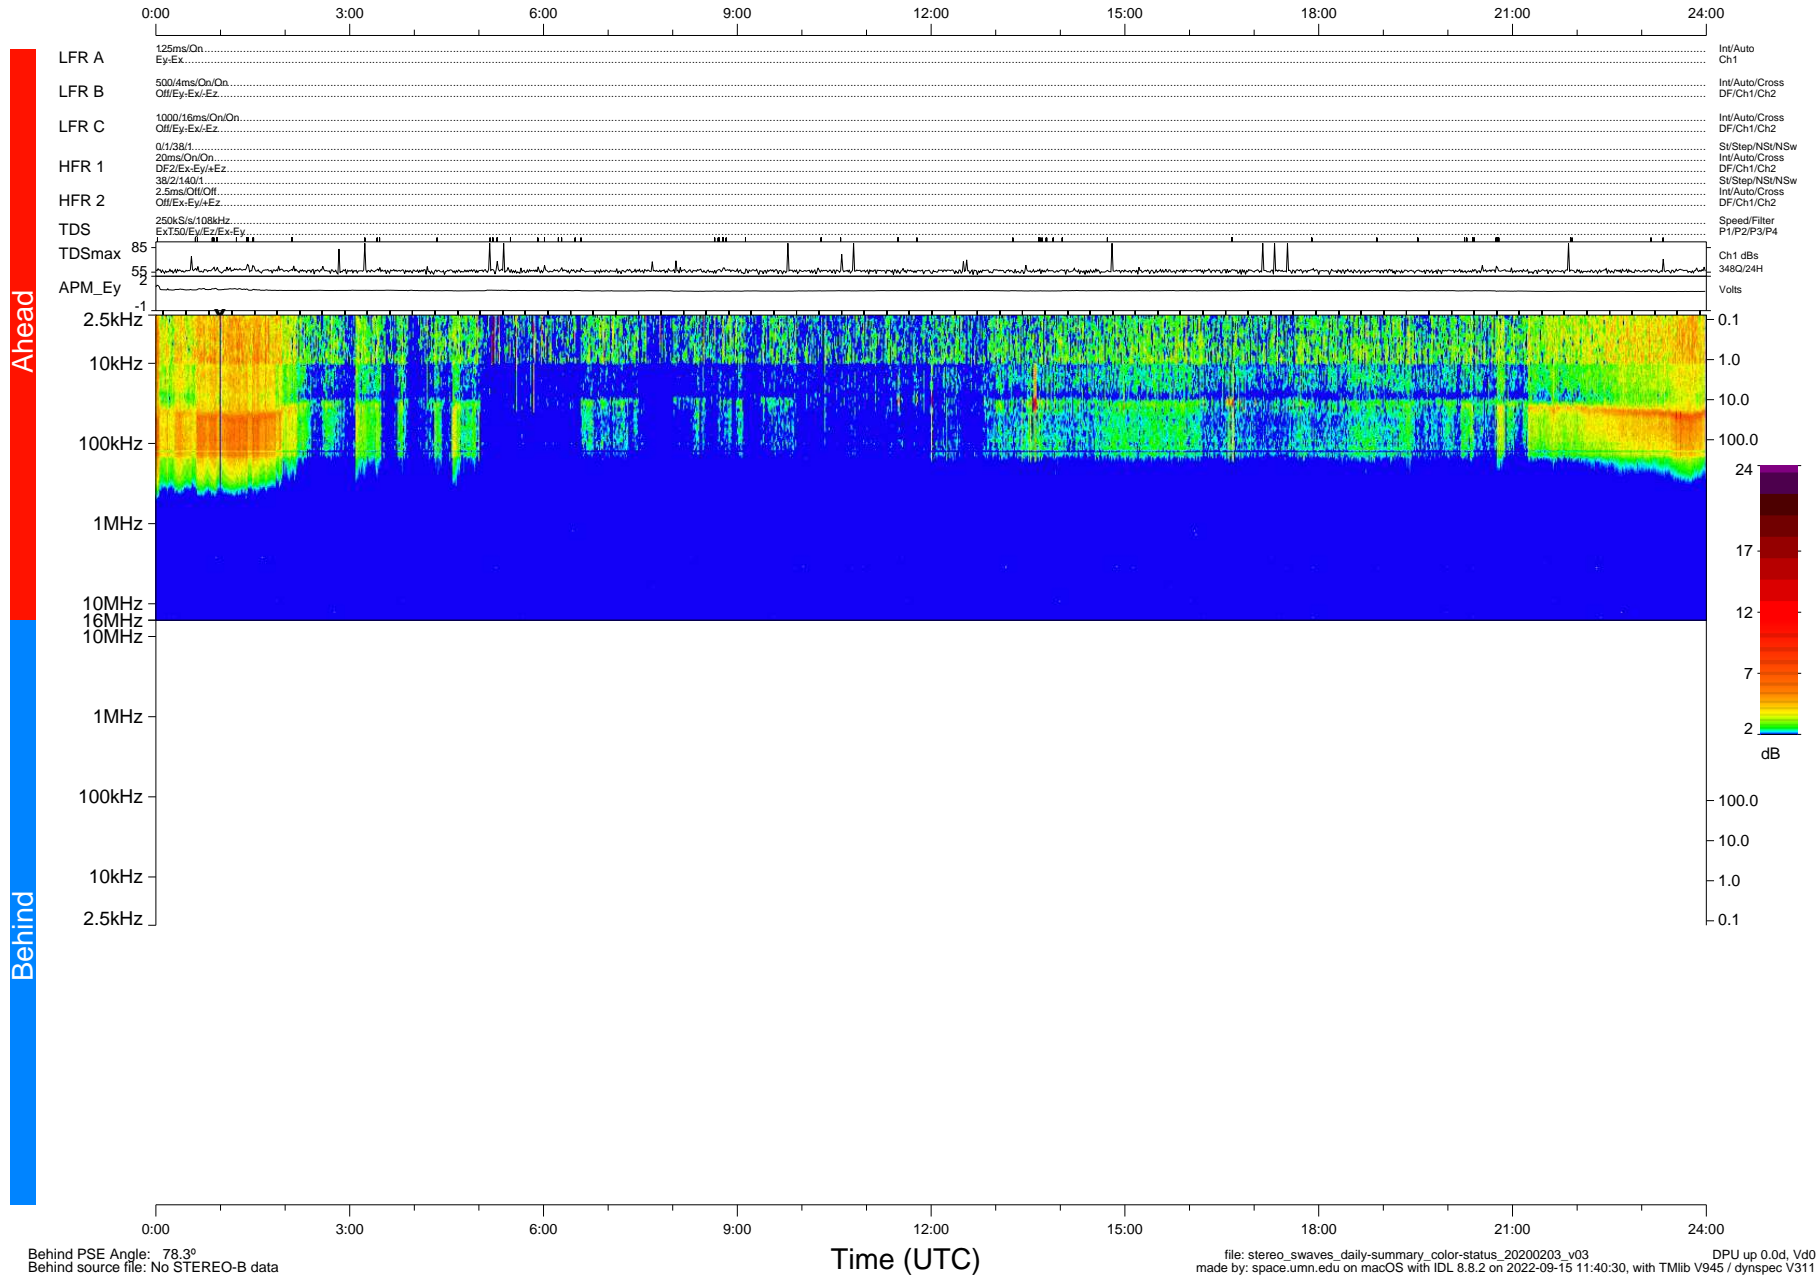

STEREO/WAVES Daily Summary - 03-Feb-2020 (DOY 034)

Ahead source file: swaves_ahead_2020_034_1_05.fin (Recovery: 100.0% HK, 106% Pkts)
Ahead PSE Angle: -77.8°

DPU up 1671.9d, V412d32

Behind PSE Angle: 78.3°
Behind source file: No STEREO-B data

Time (UTC)