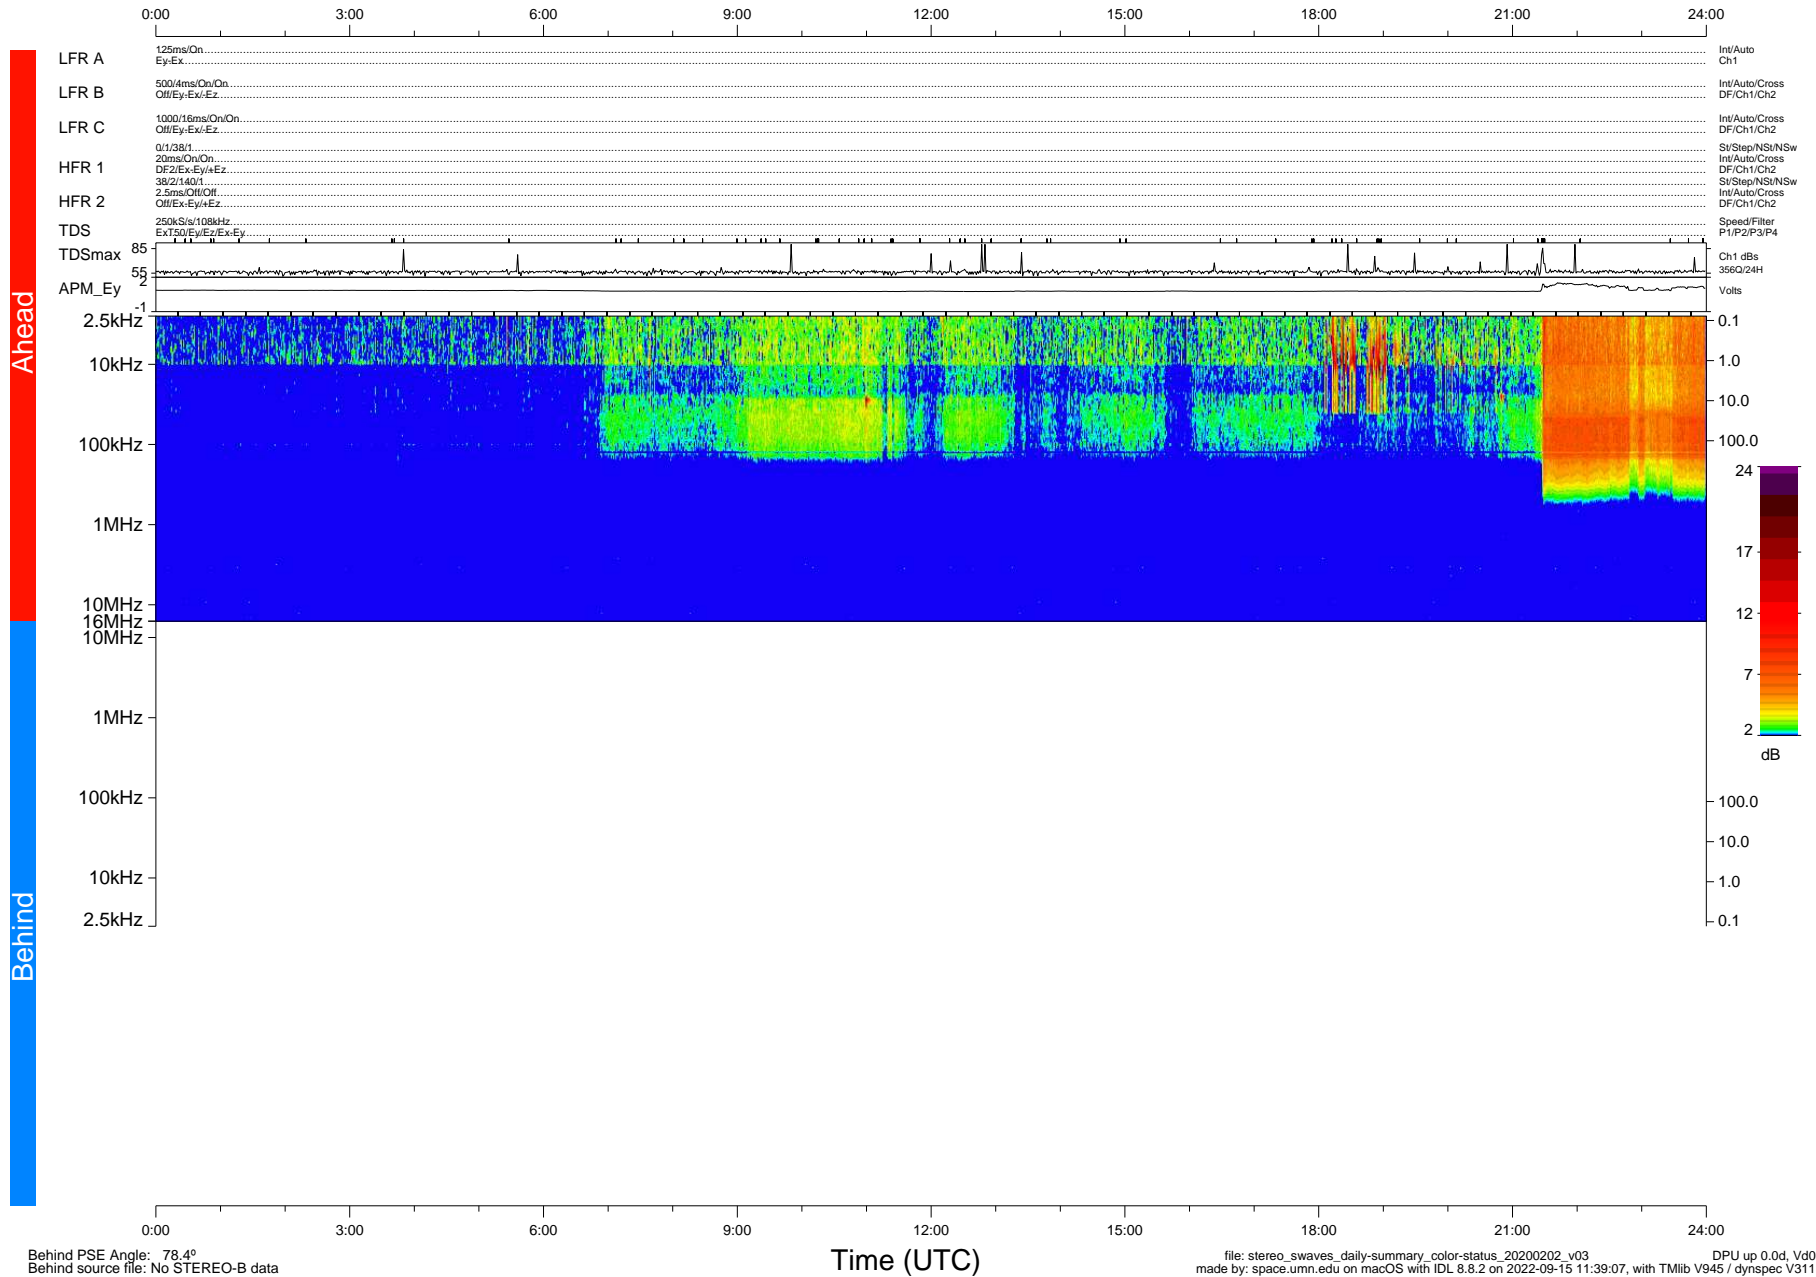

STEREO/WAVES Daily Summary - 02-Feb-2020 (DOY 033)

Ahead source file: swaves_ahead_2020_033_1_05.fin (Recovery: 100.0% HK, 107% Pkts)
 Ahead PSE Angle: -77.8°

DPU up 1670.9d, V412d32

Behind PSE Angle: 78.4°
 Behind source file: No STEREO-B data

file: stereo_swaves_daily-summary_color-status_20200202_v03
 made by: space.umn.edu on macOS with IDL 8.8.2 on 2022-09-15 11:39:07, with Tlib V945 / dynspec V311
 DPU up 0.0d, V40