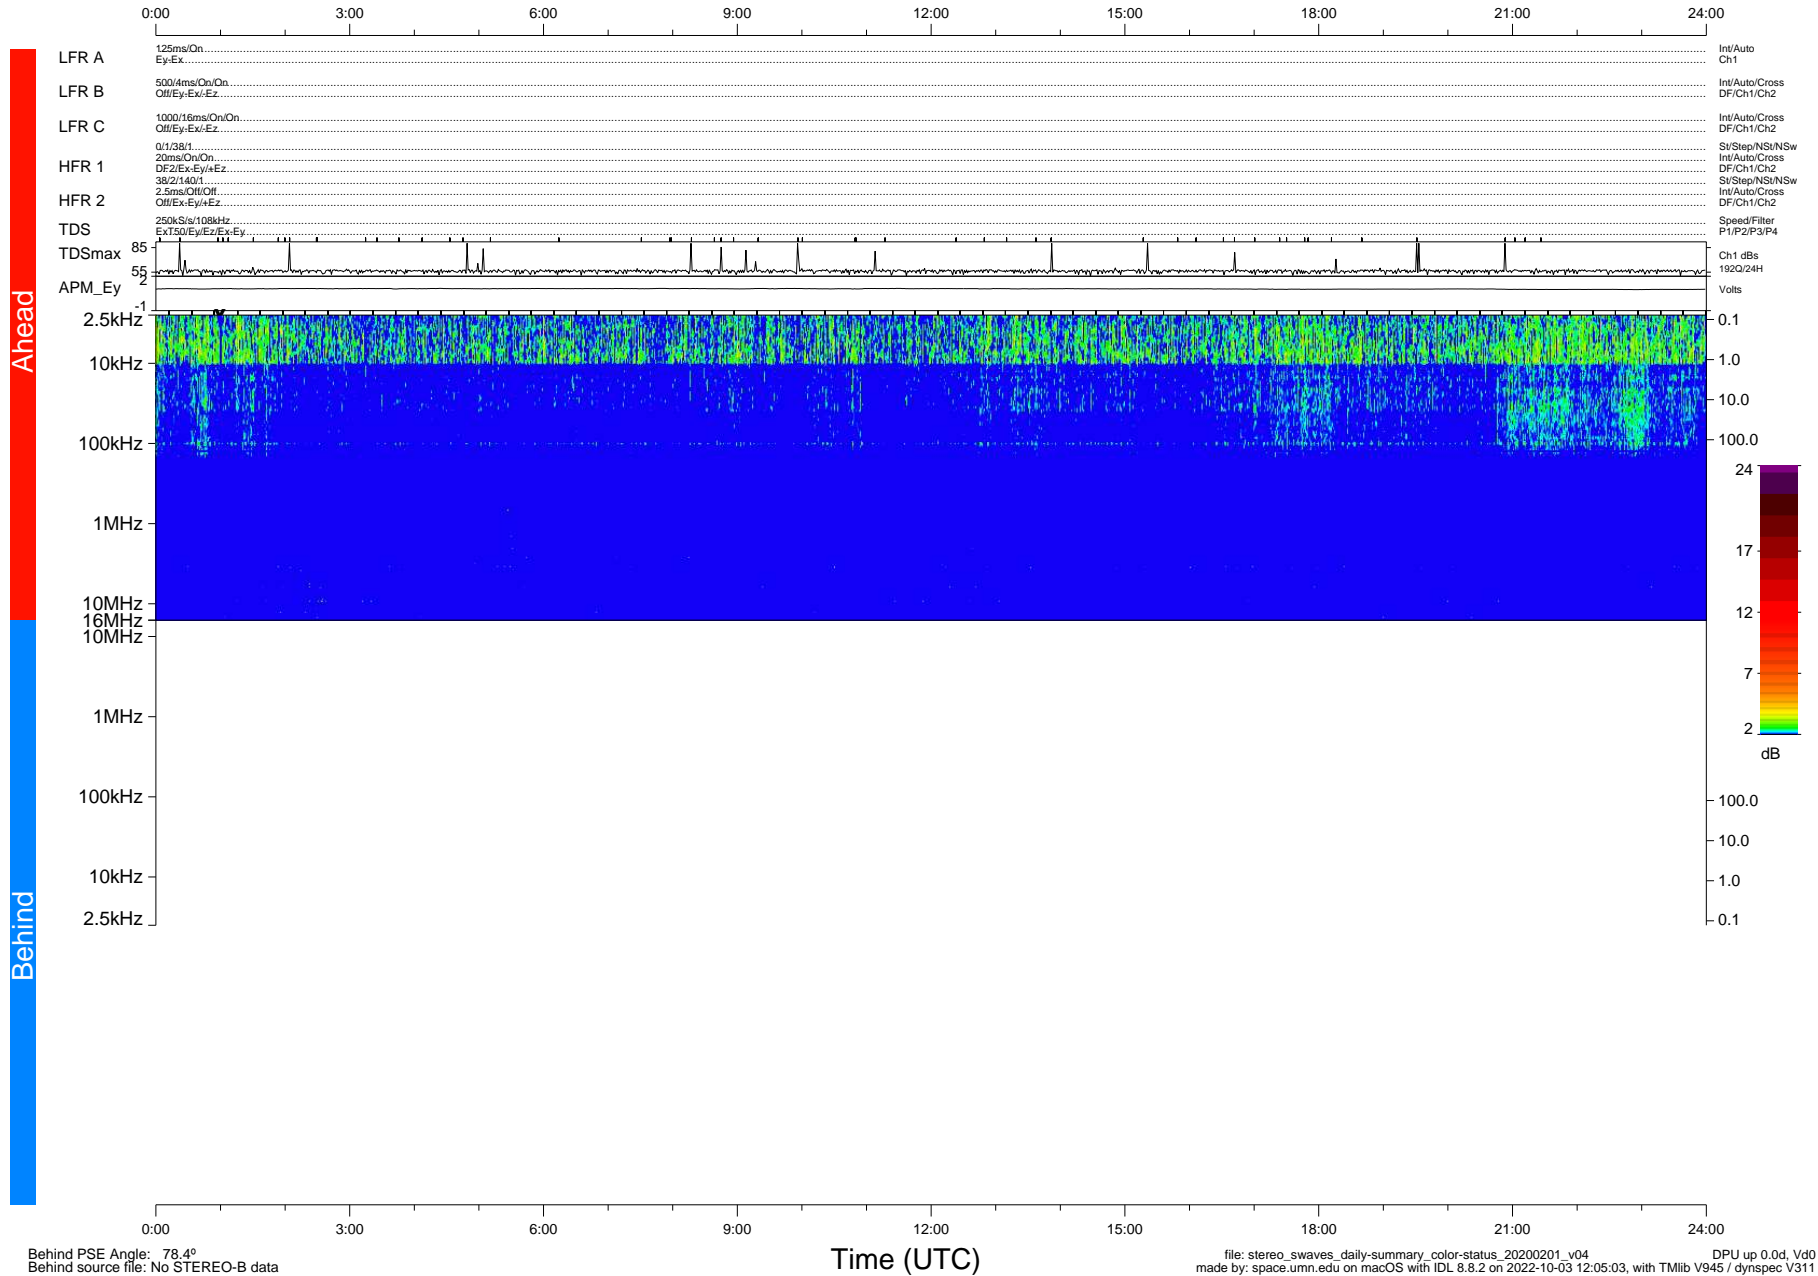

STEREO/WAVES Daily Summary - 01-Feb-2020 (DOY 032)

Ahead source file: swaves_ahead_2020_032_1_05.fin (Recovery: 100.0% HK, 83% Pkts)
Ahead PSE Angle: -77.9°

DPU up 1669.9d, V412d32

Behind PSE Angle: 78.4°
Behind source file: No STEREO-B data