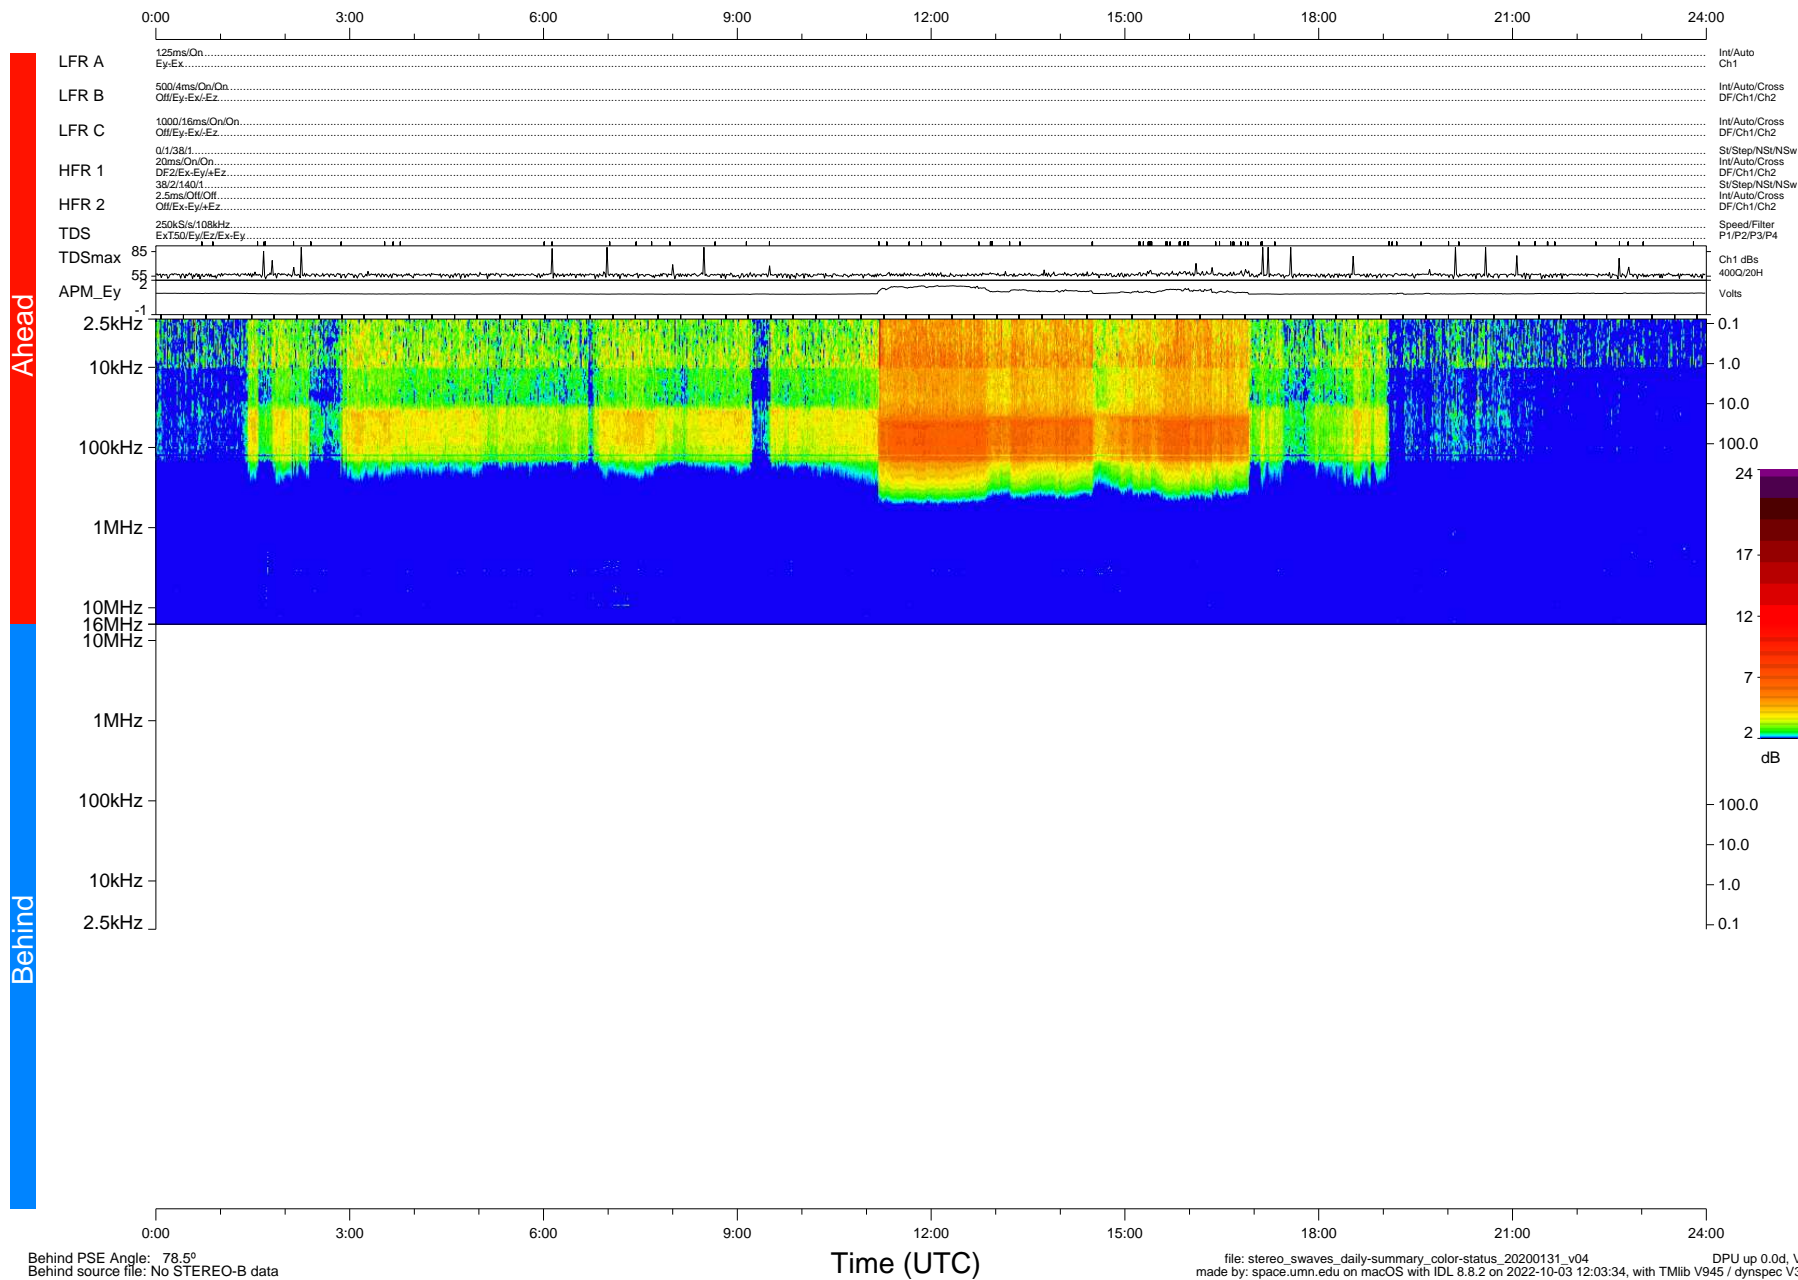

STEREO/WAVES Daily Summary - 31-Jan-2020 (DOY 031)

Ahead source file: swaves_ahead_2020_031_1_05.fin (Recovery: 100.0% HK, 113% Pkts)
Ahead PSE Angle: -77.9°

DPU up 1668.9d, V412d32

Behind PSE Angle: 78.5°
Behind source file: No STEREO-B data