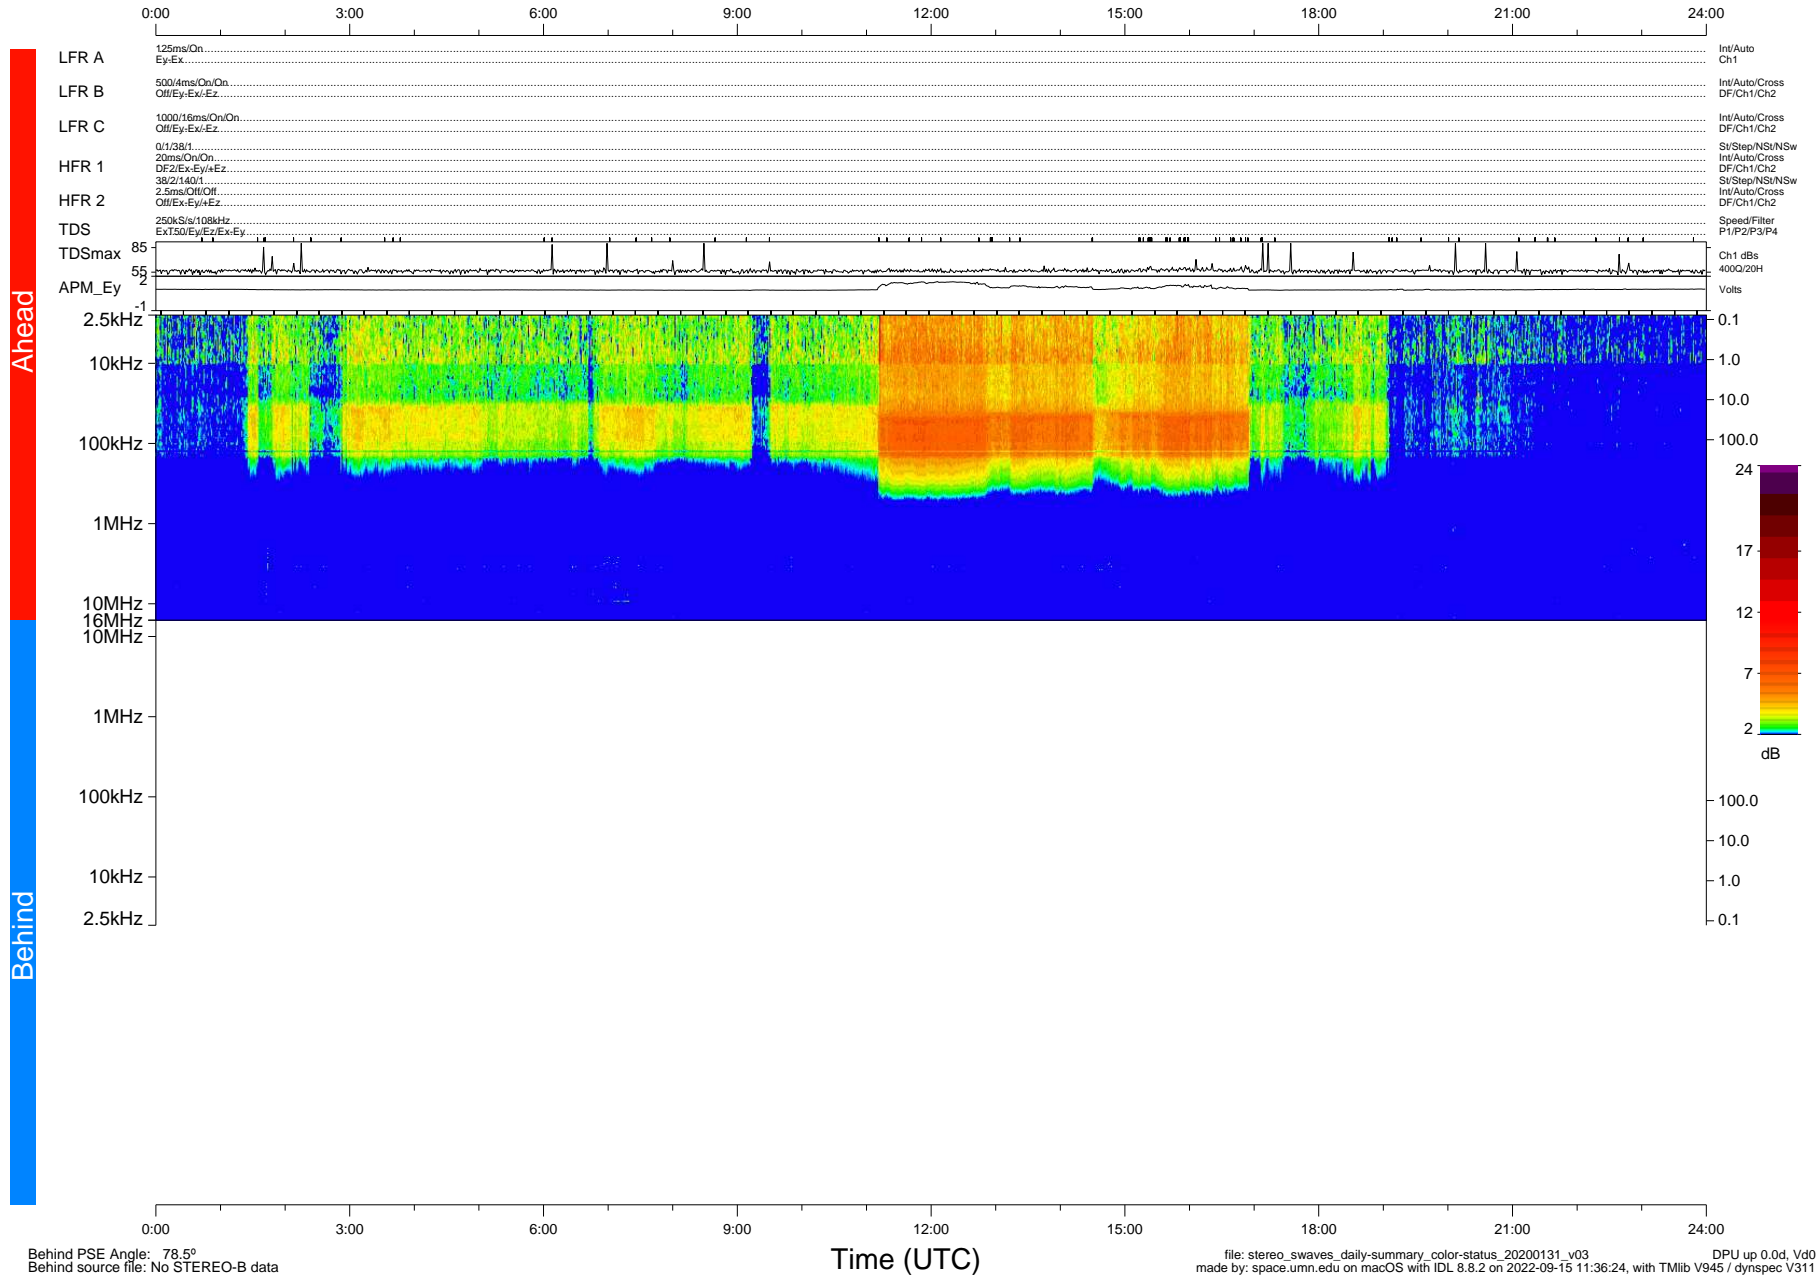

STEREO/WAVES Daily Summary - 31-Jan-2020 (DOY 031)

Ahead source file: swaves_ahead_2020_031_1_05.fin (Recovery: 100.0% HK, 113% Pkts)
 Ahead PSE Angle: -77.9°

DPU up 1668.9d, V412d32

Behind PSE Angle: 78.5°
 Behind source file: No STEREO-B data

file: stereo_swaves_daily-summary_color-status_20200131_v03 DPU up 0.0d, V40
 made by: space.umn.edu on macOS with IDL 8.8.2 on 2022-09-15 11:36:24, with Tlib V945 / dynspec V311