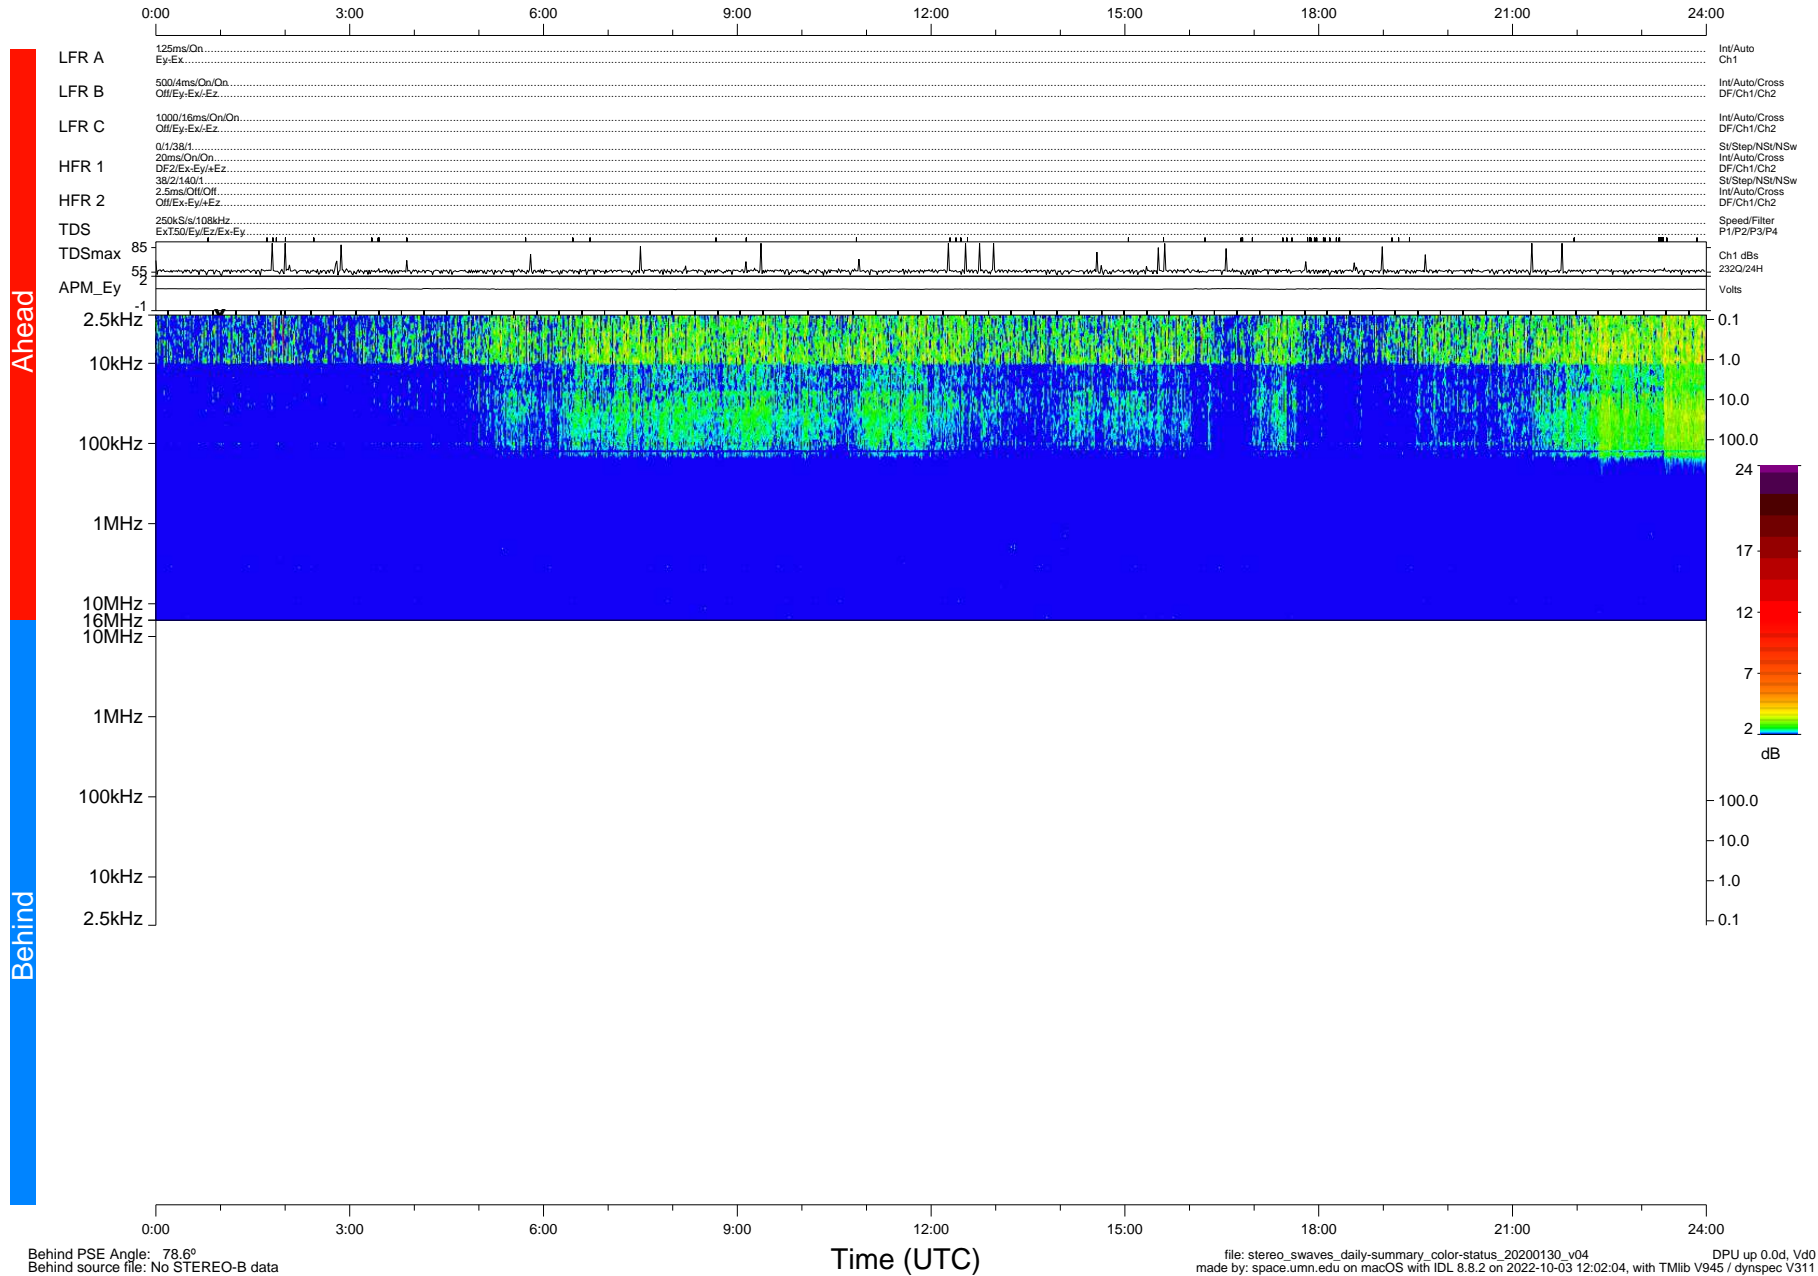

STEREO/WAVES Daily Summary - 30-Jan-2020 (DOY 030)

Ahead source file: swaves_ahead_2020_030_1_05.fin (Recovery: 100.0% HK, 88% Pkts)
 Ahead PSE Angle: -78.0°

DPU up 1667.9d, V412d32

Behind PSE Angle: 78.6°
 Behind source file: No STEREO-B data

file: stereo_swaves_daily-summary_color-status_20200130_v04
 made by: space.umn.edu on macOS with IDL 8.8.2 on 2022-10-03 12:02:04, with Tlib V945 / dynspec V311
 DPU up 0.0d, Vd0