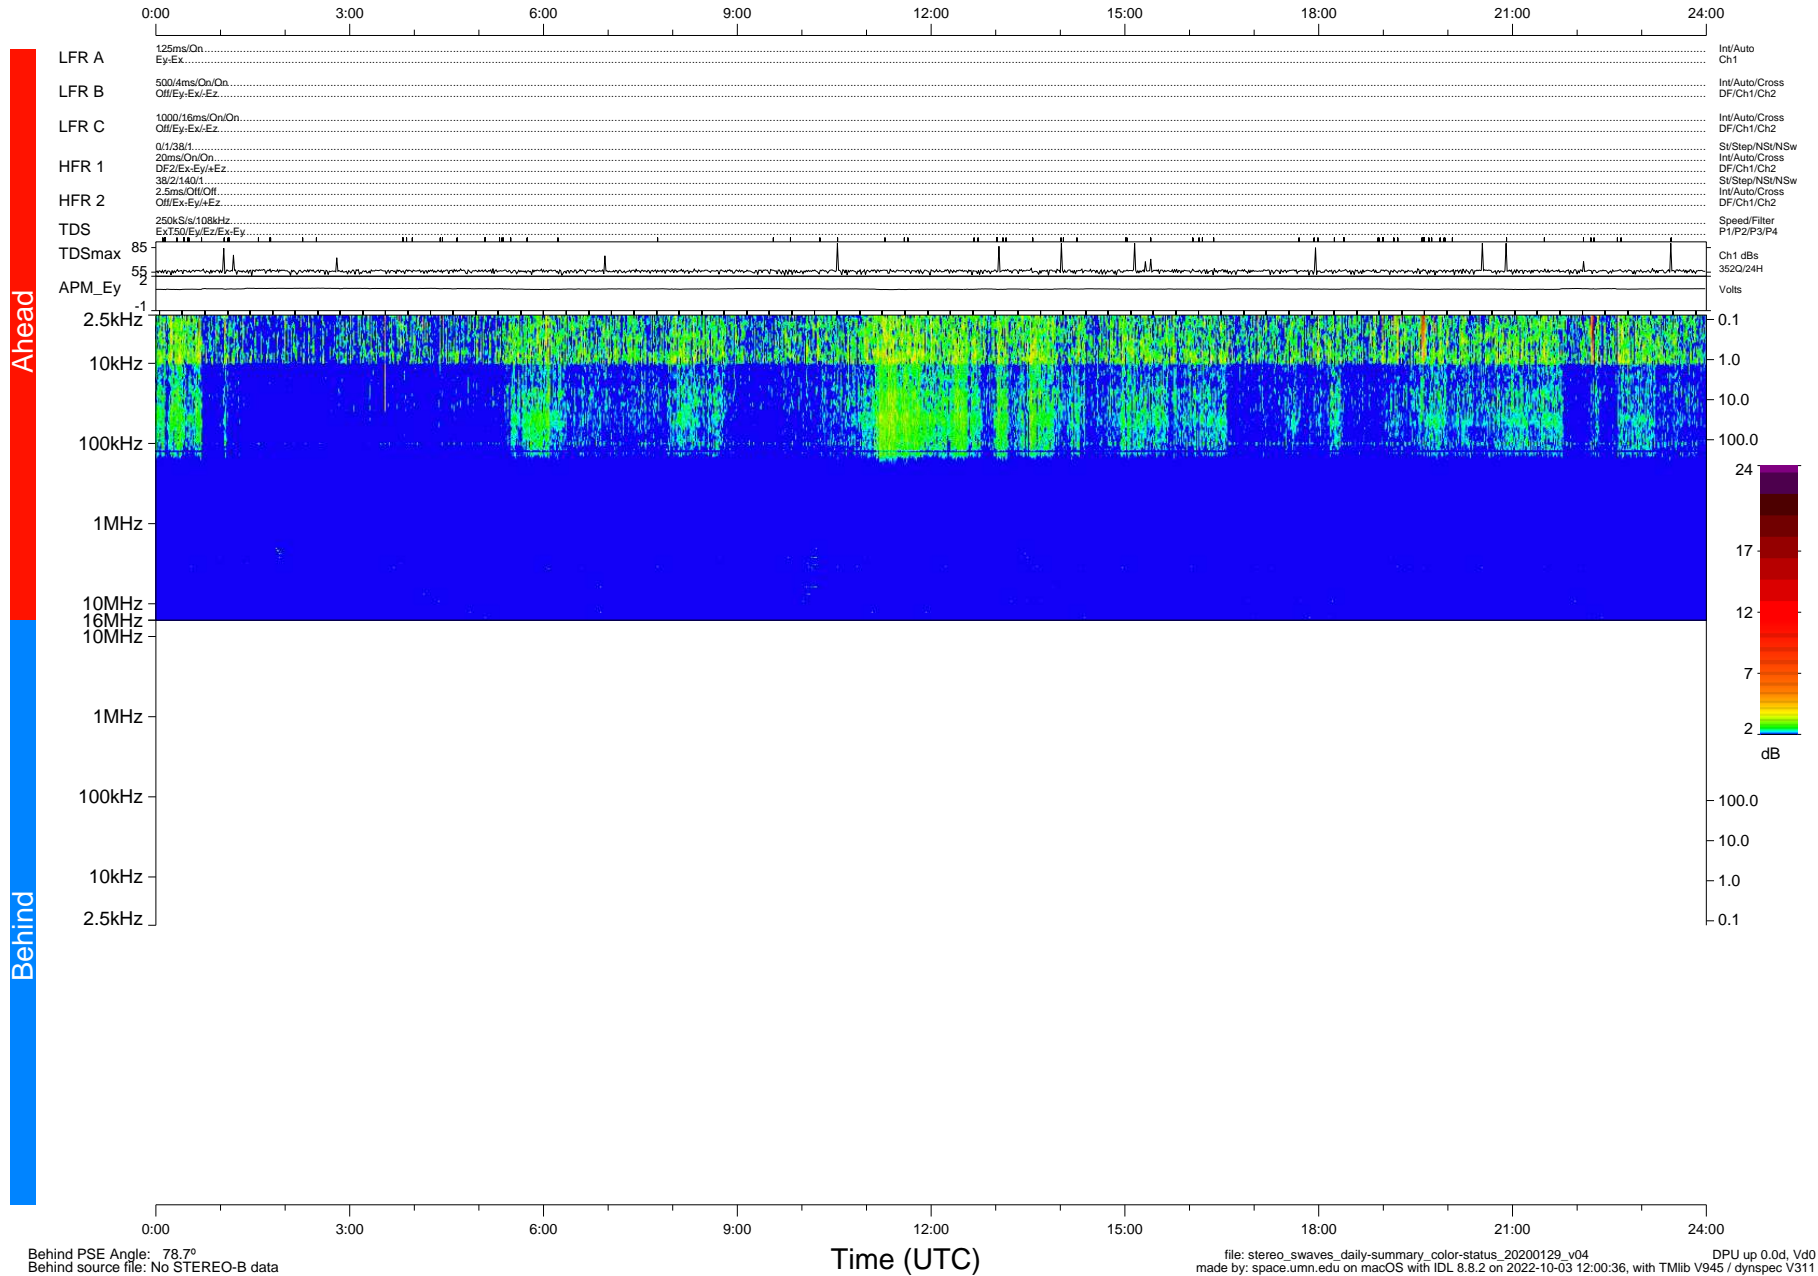

STEREO/WAVES Daily Summary - 29-Jan-2020 (DOY 029)

Ahead source file: swaves_ahead_2020_029_1_05.fin (Recovery: 100.0% HK, 106% Pkts)
 Ahead PSE Angle: -77.9°

DPU up 1666.9d, V412d32

Behind PSE Angle: 78.7°
 Behind source file: No STEREO-B data

file: stereo_swaves_daily-summary_color-status_20200129_v04
 made by: space.umn.edu on macOS with IDL 8.8.2 on 2022-10-03 12:00:36, with Tlib V945 / dynspec V311
 DPU up 0.0d, Vd0