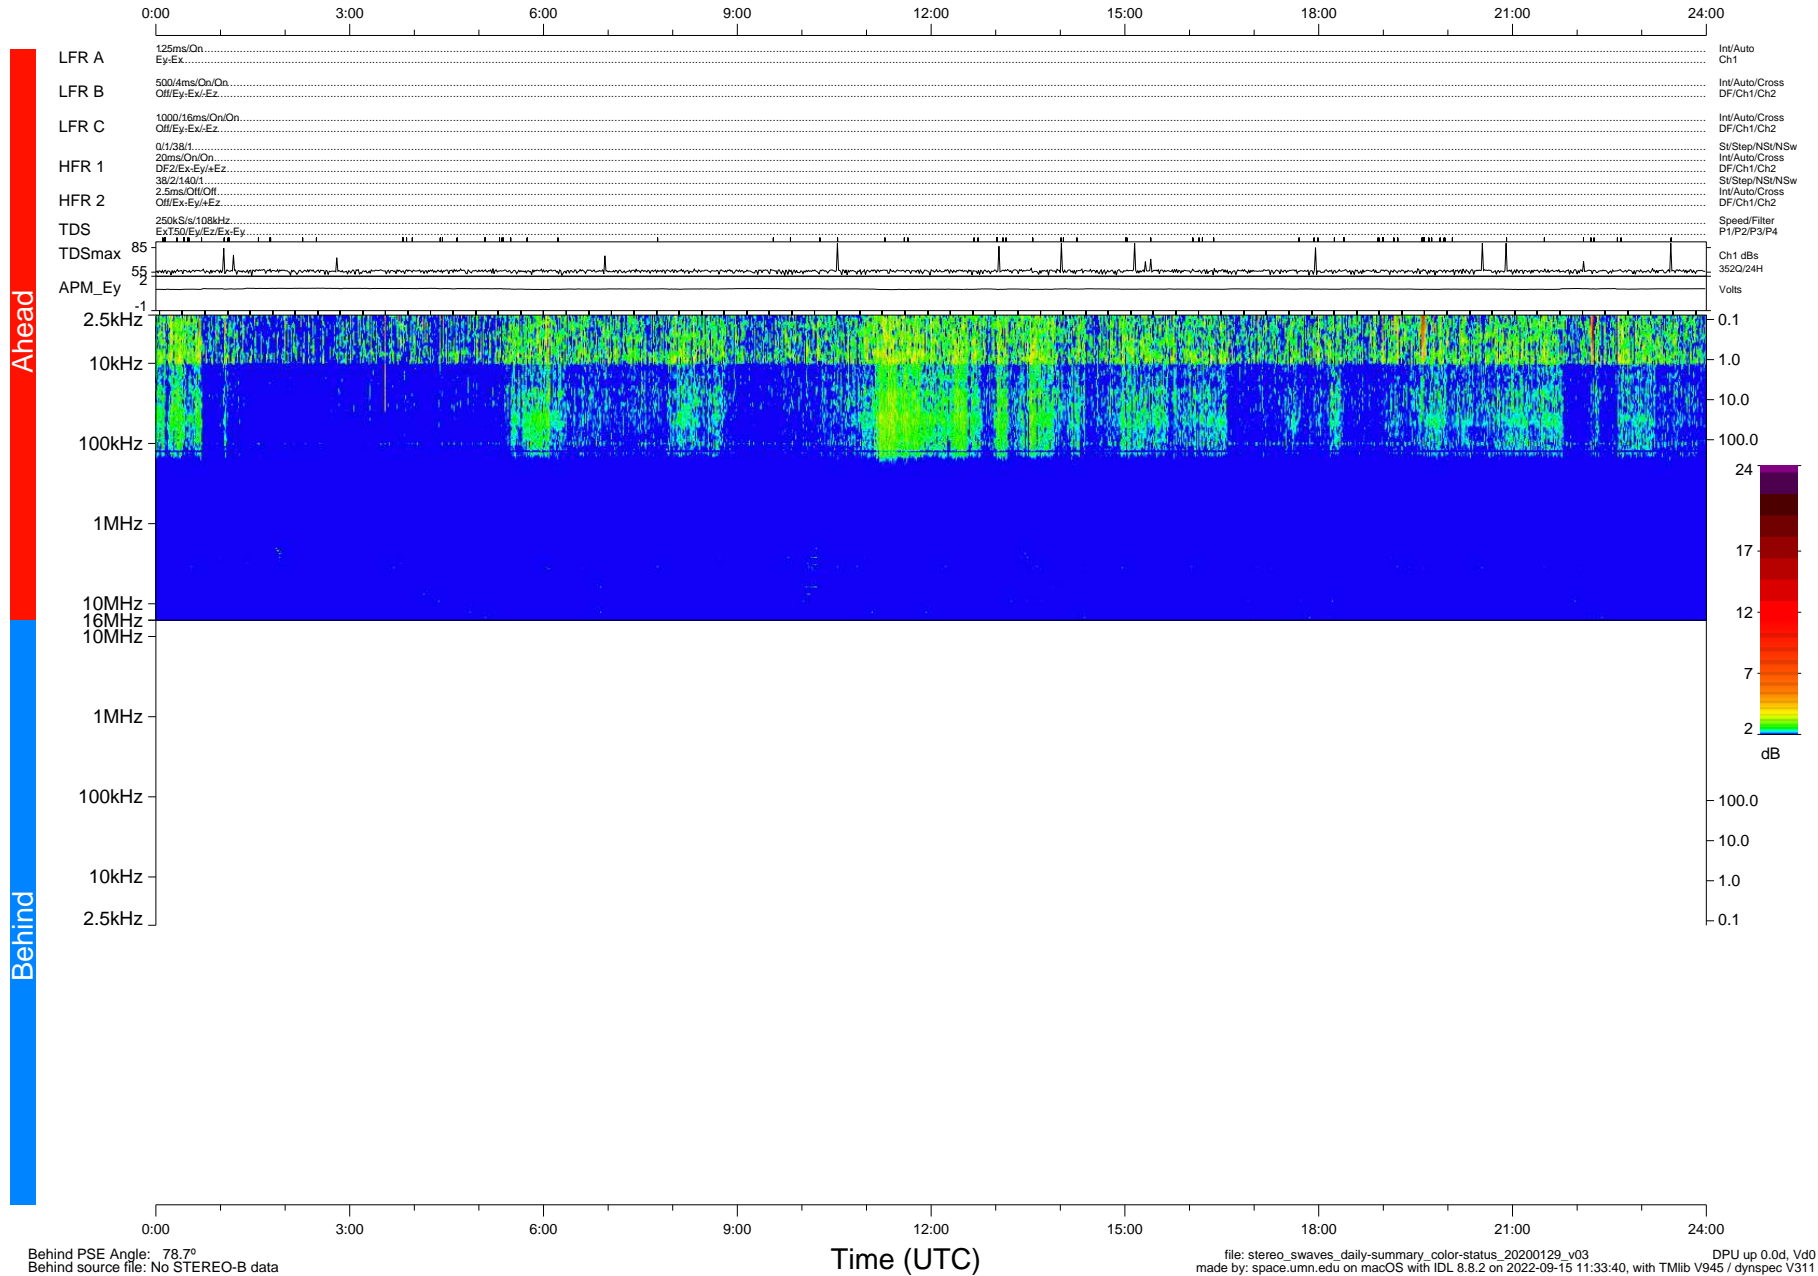

STEREO/WAVES Daily Summary - 29-Jan-2020 (DOY 029)

Ahead source file: swaves_ahead_2020_029_1_05.fin (Recovery: 100.0% HK, 106% Pkts)
 Ahead PSE Angle: -77.9°

DPU up 1666.9d, V412d32

Behind PSE Angle: 78.7°
 Behind source file: No STEREO-B data

Time (UTC)

file: stereo_swaves_daily-summary_color-status_20200129_v03 DPU up 0.0d, Vd0
 made by: space.umn.edu on macOS with IDL 8.8.2 on 2022-09-15 11:33:40, with Tlib V945 / dynspec V311