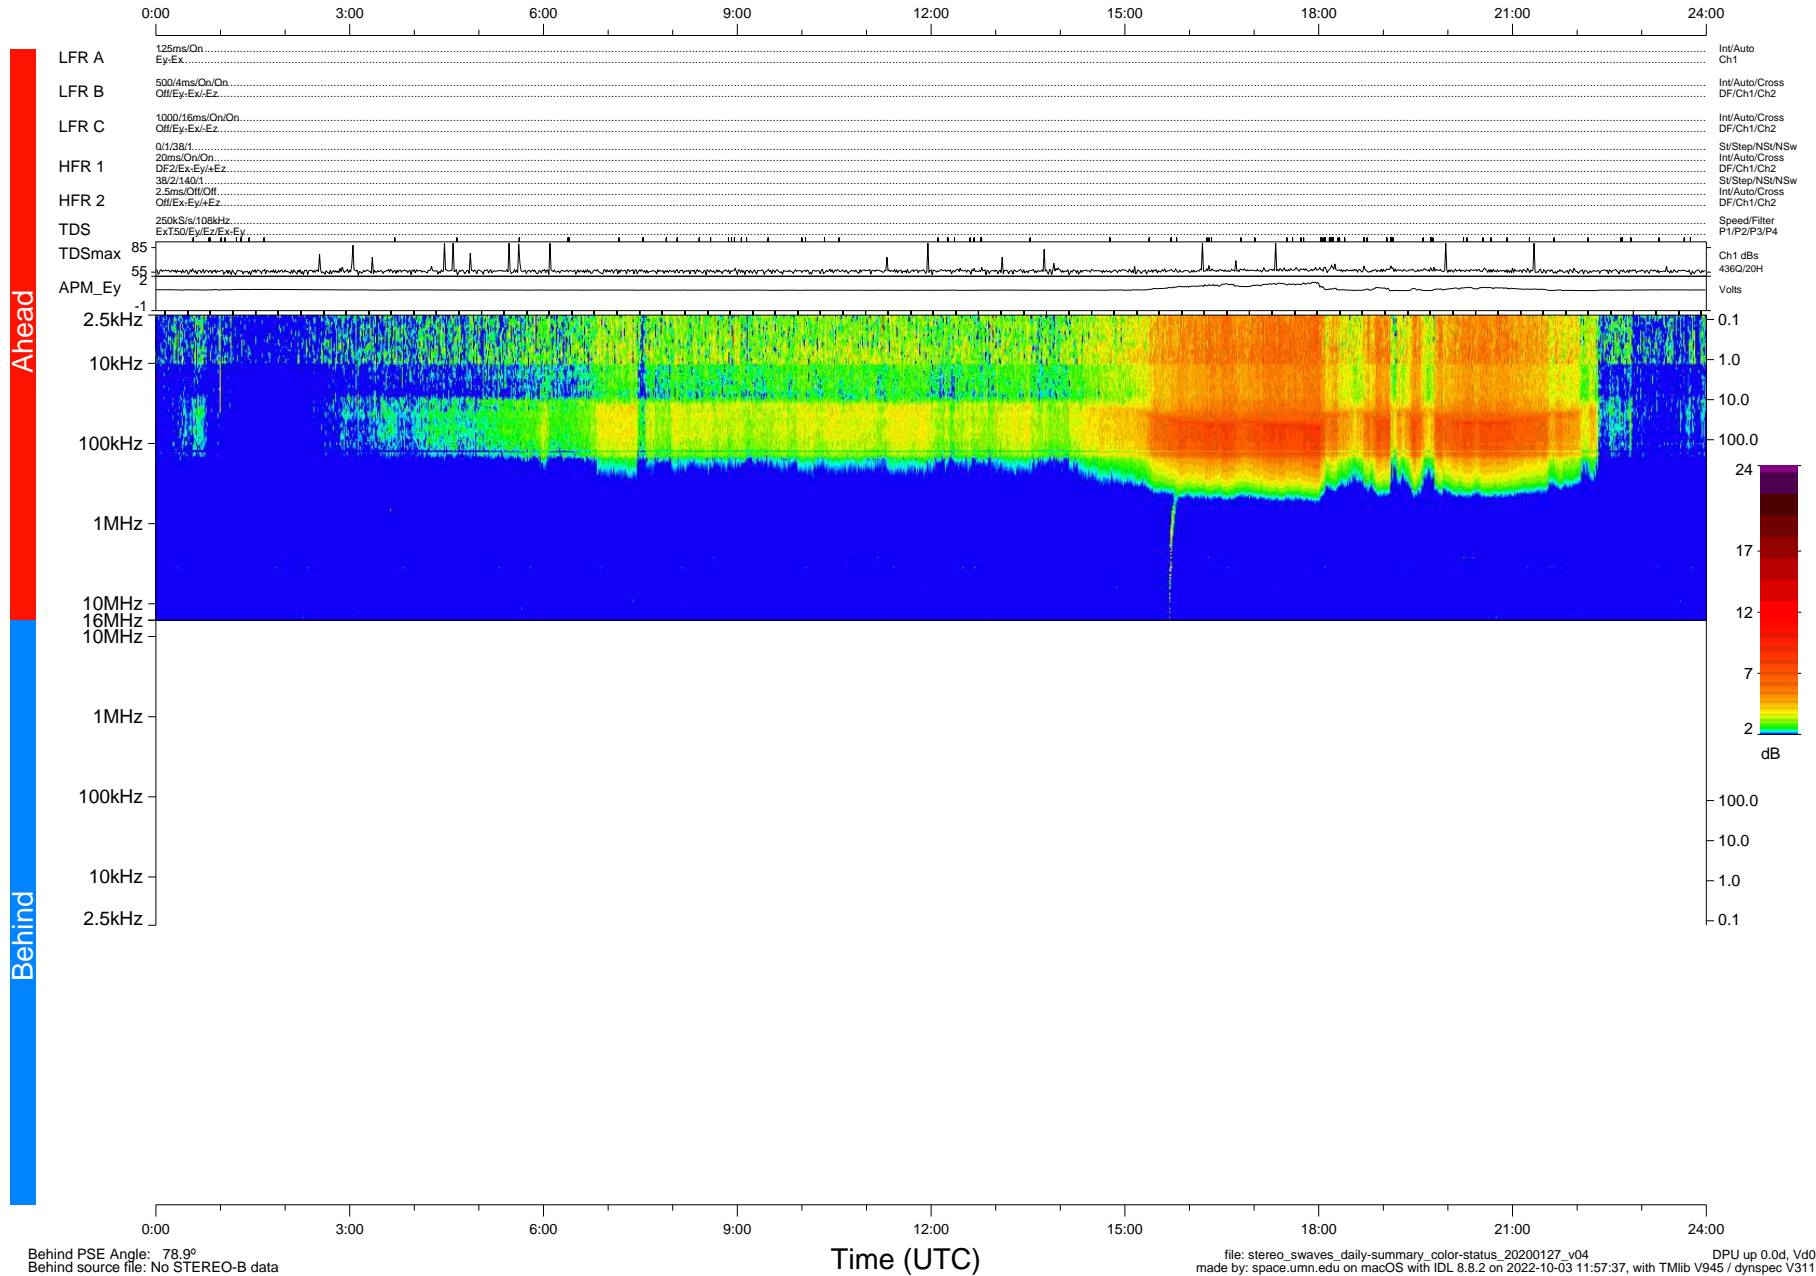

# STEREO/WAVES Daily Summary - 27-Jan-2020 (DOY 027)

Ahead source file: swaves\_ahead\_2020\_027\_1\_05.fin (Recovery: 100.0% HK, 118% Pkts)  
 Ahead PSE Angle: -78.0°

DPU up 1664.9d, V412d32

Behind PSE Angle: 78.9°  
 Behind source file: No STEREO-B data

file: stereo\_swaves\_daily-summary\_color-status\_20200127\_v04  
 made by: space.umn.edu on macOS with IDL 8.8.2 on 2022-10-03 11:57:37, with TLib V945 / dynspec V311  
 DPU up 0.0d, Vd0