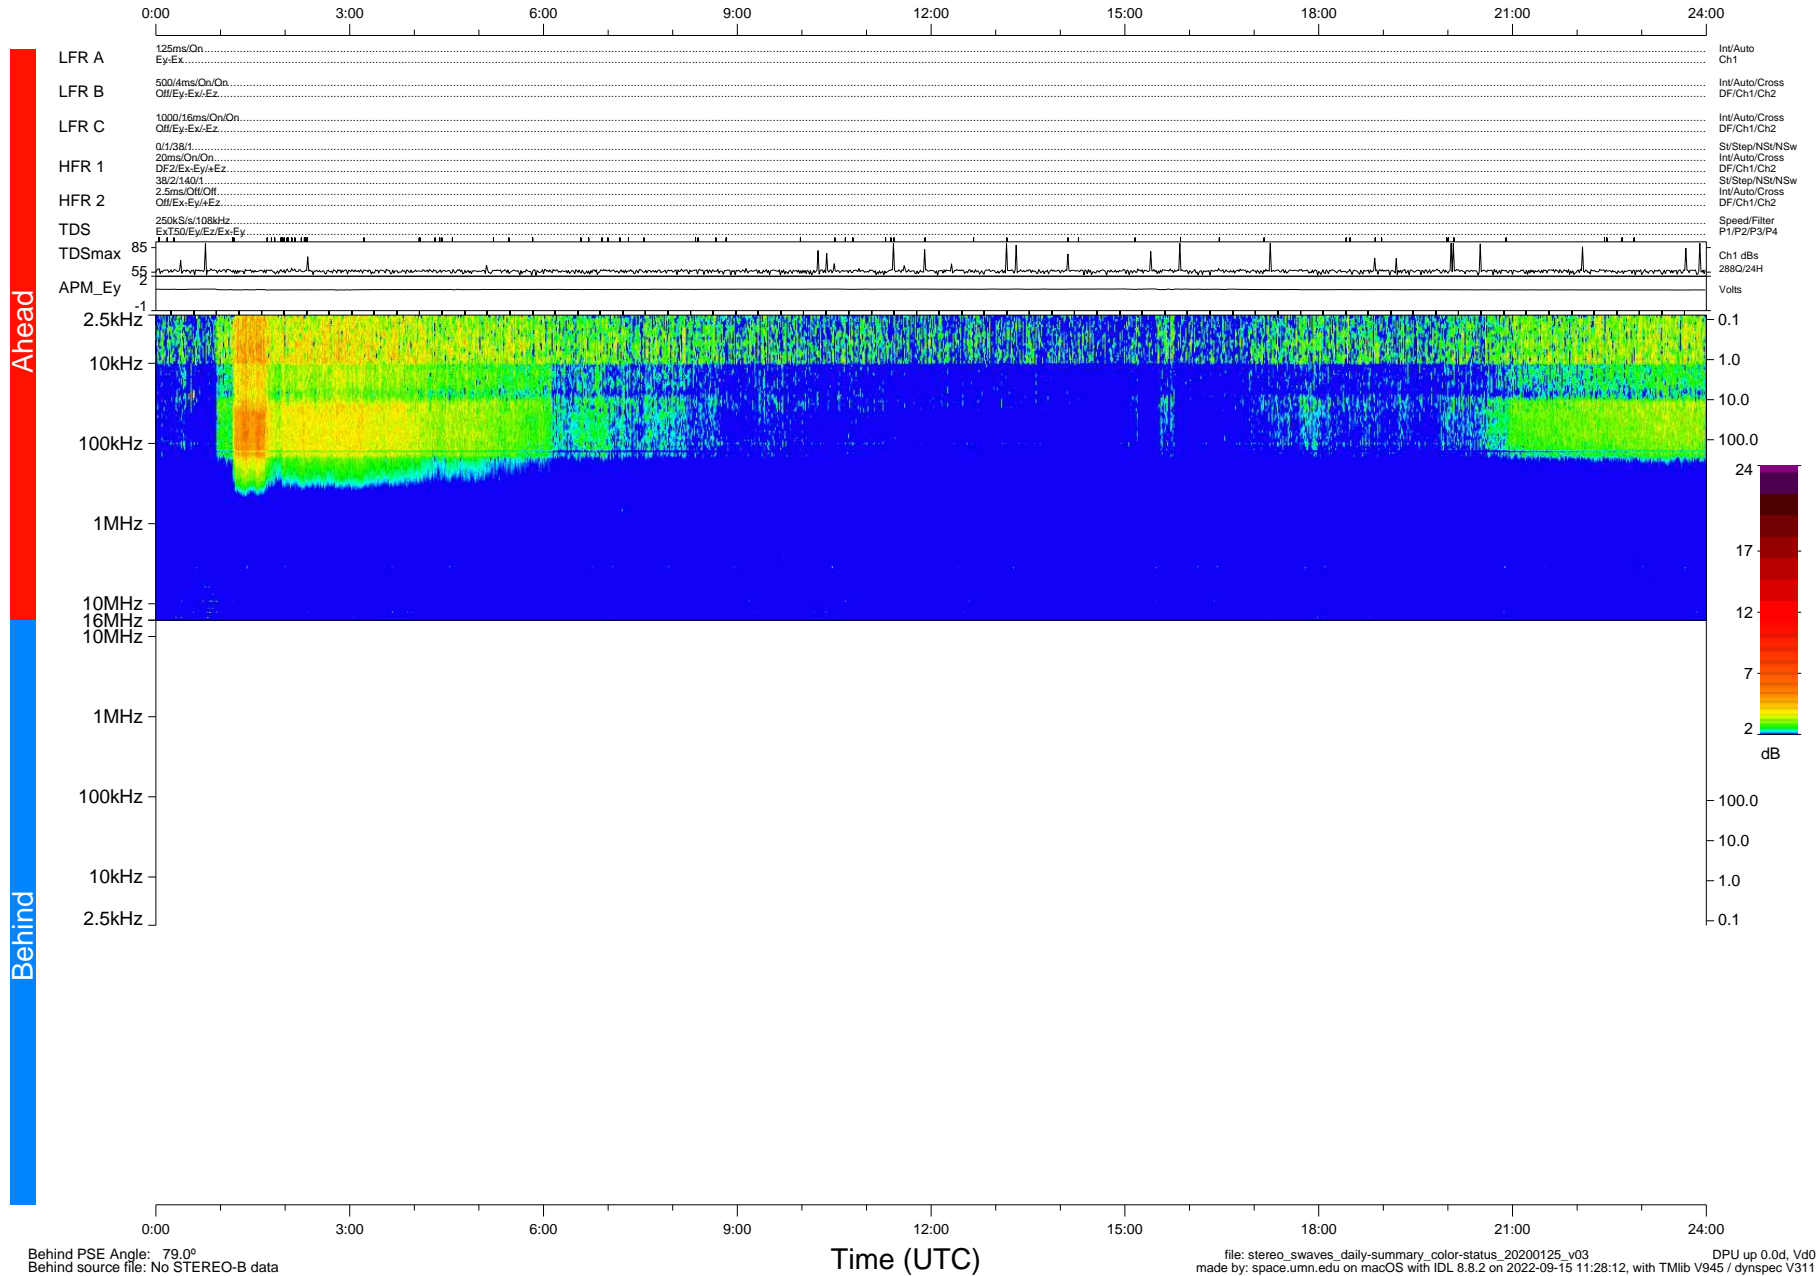

STEREO/WAVES Daily Summary - 25-Jan-2020 (DOY 025)

Ahead source file: swaves_ahead_2020_025_1_05.fin (Recovery: 100.0% HK, 97% PKts)
 Ahead PSE Angle: -78.1°

DPU up 1662.9d, V412d32

Behind PSE Angle: 79.0°
 Behind source file: No STEREO-B data

Time (UTC)

file: stereo_swaves_daily-summary_color-status_20200125_v03 DPU up 0.0d, Vd0
 made by: space.umn.edu on macOS with IDL 8.8.2 on 2022-09-15 11:28:12, with Tlib V945 / dynspec V311